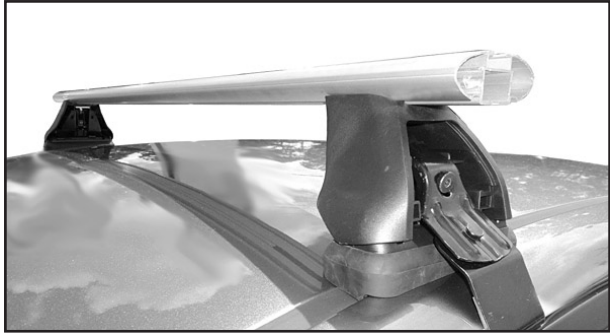

DK234 Rhino-Rack VA, Aero, Euro & HD [crossbar](#) instruction

Measurement A: CENTRE of door jamb to CENTRE arrow of leg foot plate.

Measurement B: CENTRE of Front leg foot plate arrow to CENTRE of Rear leg foot plate arrow.

Carrying capacity: Roof rack is rated to 75kg. Please refer to manufacturers handbook for your vehicles maximum roof load capacity. Always use the lower of the two figures.

VEHICLE	Date	Measurement A	Measurement B	Load Rating (includes racks 5kg/ 11lbs)
Jeep Grand Cherokee WK2	11-	190mm / 7,31/64"	750mm / 29,17/32"	68kg / 150lbs
Kia Cerato 4dr sedan TD	01/09-03/13	280mm / 11,1/32"	650mm / 25,19/32"	60kg / 132lbs
Kia Forte 4dr sedan	10-13	280mm / 11,1/32"	650mm / 25,19/32"	60kg / 132lbs
Lexus ES 4dr sedan	07-12	290mm / 11,27/64"	700mm / 27,9/16"	60kg / 132lbs
Kia Cerato 5dr hatch TD	10/10-07/13	260mm / 10,1/4"	650mm / 25,19/32"	60kg / 132lbs
Kia Forte 5dr hatch	11-13	260mm / 10,1/4"	650mm / 25,19/32"	60kg / 132lbs