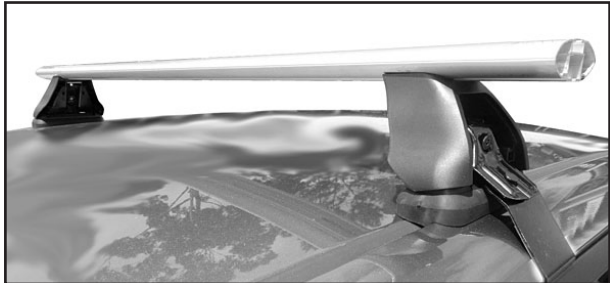

DK234 Rhino-Rack VA, Aero, Euro & HD [crossbar](#) instruction

Measurement A: CENTRE of door jamb to CENTRE arrow of leg foot plate.

Measurement B: CENTRE of Front leg foot plate arrow to CENTRE of Rear leg foot plate arrow.

Carrying capacity: Roof rack is rated to 75kg. Please refer to manufacturers handbook for your vehicles maximum roof load capacity. Always use the lower of the two figures.

VEHICLE	Date	Measurement A	Measurement B	Load Rating (includes racks 5kg/ 11lbs)
Jeep Grand Cherokee WK2	11-	190mm / 7,31/64"	750mm / 29,17/32"	68kg / 150lbs
Kia Cerato 4dr sedan TD	01/09-03/13	280mm / 11,1/32"	650mm / 25,19/32"	60kg / 132lbs
Kia Forte 4dr sedan	10-13	280mm / 11,1/32"	650mm / 25,19/32"	60kg / 132lbs
Lexus ES 4dr sedan	07-12	290mm / 11,27/64"	700mm / 27,9/16"	60kg / 132lbs
Kia Cerato 5dr hatch TD	10/10-07/13	260mm / 10,1/4"	650mm / 25,19/32"	60kg / 132lbs
Kia Forte 5dr hatch	11-13	260mm / 10,1/4"	650mm / 25,19/32"	60kg / 132lbs