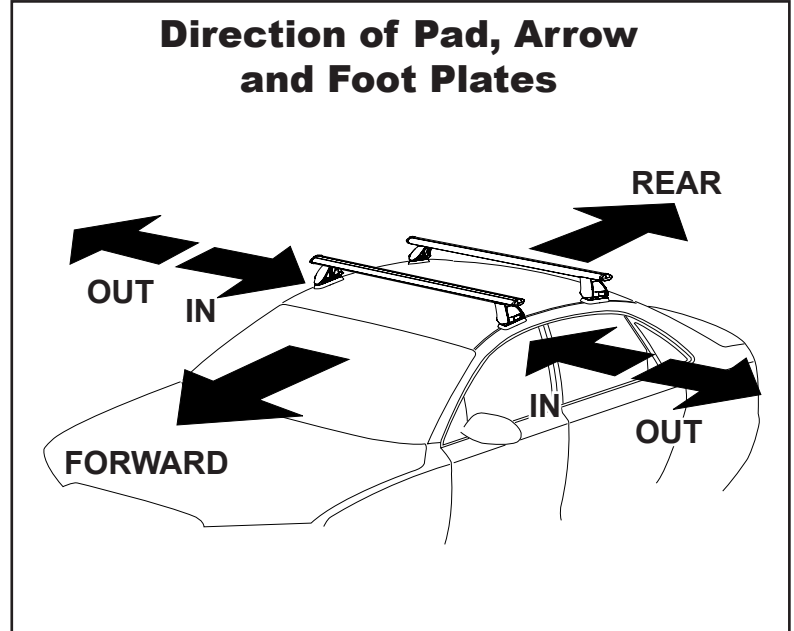

DK234 Rhino-Rack VA, Aero, Euro & HD [crossbar](#) instruction

Measurement A: CENTRE of door jamb to CENTRE arrow of leg foot plate.

Measurement B: CENTRE of Front leg foot plate arrow to CENTRE of Rear leg foot plate arrow.

Carrying capacity: Roof rack is rated to 75kg. Please refer to manufacturers handbook for your vehicles maximum roof load capacity. Always use the lower of the two figures.

VEHICLE	Date	Measurement A	Measurement B	Load Rating (includes racks 5kg/ 11lbs)
Jeep Grand Cherokee WK2	11-	190mm / 7,31/64"	750mm / 29,17/32"	68kg / 150lbs
Kia Cerato 4dr sedan TD	01/09-03/13	280mm / 11,1/32"	650mm / 25,19/32"	60kg / 132lbs
Kia Forte 4dr sedan	10-13	280mm / 11,1/32"	650mm / 25,19/32"	60kg / 132lbs
Lexus ES 4dr sedan	07-12	290mm / 11,27/64"	700mm / 27,9/16"	60kg / 132lbs
Kia Cerato 5dr hatch TD	10/10-07/13	260mm / 10,1/4"	650mm / 25,19/32"	60kg / 132lbs
Kia Forte 5dr hatch	11-13	260mm / 10,1/4"	650mm / 25,19/32"	60kg / 132lbs