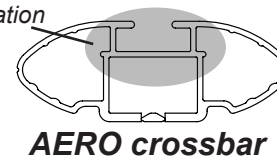

IDENTIFICATION CHART

Vehicle	Date	Crossbar	FRONT CROSSBAR					REAR CROSSBAR						
			Front Right Pad/ Clamp	Front Left Pad/ Clamp	Measurement strip length per side	Measurement strip length per side	Measurement Distance (x)	Foot plate arrow direction	Rear Right Pad/ Clamp	Rear Left Pad/ Clamp	Measurement strip length per side	Measurement strip length per side	Measurement Distance (x)	Foot plate arrow direction
Jeep Grand Cherokee WK2	11-	1375mm	M282 SUB0370	M281 SUB0370	161mm	106mm	1085mm / 42,23/32"	OUT	M284 SUB0381	M283 SUB0381	145mm	90mm	1053mm / 41,29/64"	OUT
			Arrow FORWARD						Arrow FORWARD					
Kia Cerato 4dr sedan TD	01/09-03/13	1180mm	M282 SUB0370	M281 SUB0370	182mm	127mm	932mm / 36,11/16"	OUT	M284 SUB0381	M283 SUB0381	166mm	111mm	900mm / 35,7/16"	OUT
			Arrow FORWARD						Arrow FORWARD					
Kia Forte 4dr sedan	10-13	1180mm	M282 SUB0370	M281 SUB0370	182mm	127mm	932mm / 36,11/16"	OUT	M284 SUB0381	M283 SUB0381	166mm	111mm	900mm / 35,7/16"	OUT
			Arrow FORWARD						Arrow FORWARD					
Lexus ES 4dr sedan	07-12	1180mm	M282 SUB0370	M281 SUB0370	205mm	150mm	978mm / 38,1/2"	OUT	M284 SUB0381	M283 SUB0381	187mm	132mm	942mm / 37,3/32"	OUT
			Arrow FORWARD						Arrow FORWARD					
Kia Cerato 5dr hatch TD	10/10-07/13	1180mm	M282 SUB0370	M281 SUB0370	177mm	122mm	922mm / 36,19/64"	OUT	M284 SUB0381	M283 SUB0381	156mm	101mm	880mm / 34,41/64"	OUT
			Arrow FORWARD						Arrow FORWARD					

DK234 Rhino-Rack VA, Aero, Euro & HD [crossbar](#) instruction

Measurement A: CENTRE of door jamb to CENTRE arrow of leg foot plate.

Measurement B: CENTRE of Front leg foot plate arrow to CENTRE of Rear leg foot plate arrow.