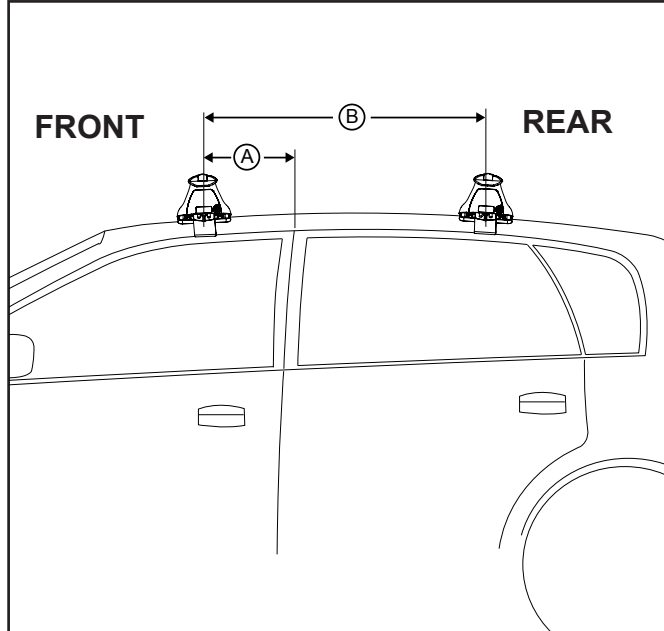

DK234 Rhino-Rack VA, Aero, Euro & HD [crossbar](#) instruction

Measurement A: CENTRE of door jamb to CENTRE arrow of leg foot plate.

Measurement B: CENTRE of Front leg foot plate arrow to CENTRE of Rear leg foot plate arrow.

Carrying capacity: Roof rack is rated to 75kg. Please refer to manufacturers handbook for your vehicles maximum roof load capacity. Always use the lower of the two figures.

VEHICLE	Date	Measurement A	Measurement B	Load Rating (includes racks 5kg/ 11lbs)
Jeep Grand Cherokee WK2	11-	190mm / 7,31/64"	750mm / 29,17/32"	68kg / 150lbs
Kia Cerato 4dr sedan TD	01/09-03/13	280mm / 11,1/32"	650mm / 25,19/32"	60kg / 132lbs
Kia Forte 4dr sedan	10-13	280mm / 11,1/32"	650mm / 25,19/32"	60kg / 132lbs
Lexus ES 4dr sedan	07-12	290mm / 11,27/64"	700mm / 27,9/16"	60kg / 132lbs
Kia Cerato 5dr hatch TD	10/10-07/13	260mm / 10,1/4"	650mm / 25,19/32"	60kg / 132lbs
Kia Forte 5dr hatch	11-13	260mm / 10,1/4"	650mm / 25,19/32"	60kg / 132lbs