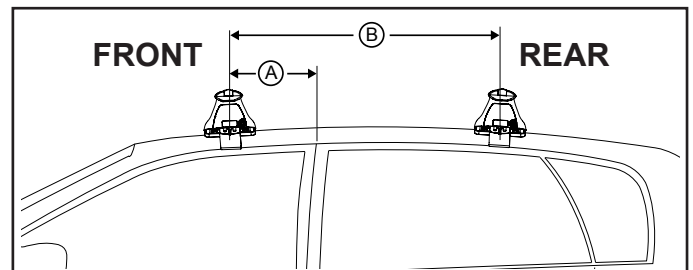

DK232 Rhino-Rack VA, Aero, Euro & HD crossbar instruction

Measurement A: CENTRE of door jamb to CENTRE arrow of leg foot plate.

Measurement B: CENTRE of Front leg foot plate arrow to CENTRE of Rear leg foot plate arrow.

Carrying capacity: Roof rack is rated to 75kg. Please refer to manufacturers handbook for your vehicles maximum roof load capacity. Always use the lower of the two figures.

VEHICLE	Date	Measurement A	Measurement B	Load Rating (includes racks 5kg/11lbs)
Infiniti EX 4dr SUV	2008-2013	160mm / 6,19/64"	700mm / 27,9/16"	45kg / 100lbs
Nissan Versa N17 4dr sedan	2012-	270mm / 10,5/8"	700mm / 27,9/16"	75kg / 165lbs
Nissan Almera N17 4dr sedan	08/12-	270mm / 10,5/8"	700mm / 27,9/16"	75kg / 165lbs
Infiniti QX50 4dr SUV	2014-	160mm / 6,19/64"	700mm / 27,9/16"	45kg / 100lbs