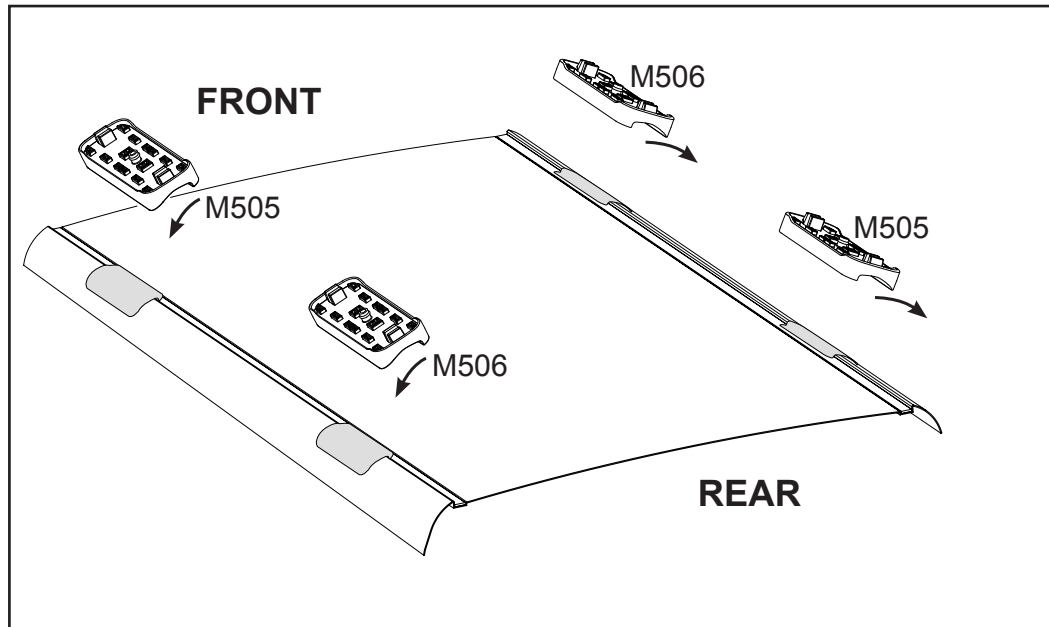

DK232 Rhino-Rack VA, Aero, Euro & HD crossbar instruction

Measurement A: CENTRE of door jamb to CENTRE arrow of leg foot plate.

Measurement B: CENTRE of Front leg foot plate arrow to CENTRE of Rear leg foot plate arrow.

Carrying capacity: Roof rack is rated to 75kg. Please refer to manufacturers handbook for your vehicles maximum roof load capacity. Always use the lower of the two figures.

VEHICLE	Date	Measurement A	Measurement B	Load Rating (includes racks 5kg/11lbs)
Infiniti EX 4dr SUV	2008-2013	160mm / 6,19/64"	700mm / 27,9/16"	45kg / 100lbs
Nissan Versa N17 4dr sedan	2012-	270mm / 10,5/8"	700mm / 27,9/16"	75kg / 165lbs
Nissan Almera N17 4dr sedan	08/12-	270mm / 10,5/8"	700mm / 27,9/16"	75kg / 165lbs
Infiniti QX50 4dr SUV	2014-	160mm / 6,19/64"	700mm / 27,9/16"	45kg / 100lbs