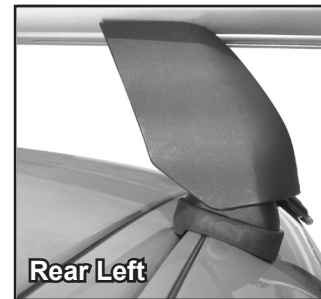

DK232 Rhino-Rack VA, Aero, Euro & HD crossbar instruction

Measurement A: CENTRE of door jamb to CENTRE arrow of leg foot plate.

Measurement B: CENTRE of Front leg foot plate arrow to CENTRE of Rear leg foot plate arrow.

Carrying capacity: Roof rack is rated to 75kg. Please refer to manufacturers handbook for your vehicles maximum roof load capacity. Always use the lower of the two figures.

VEHICLE	Date	Measurement A	Measurement B	Load Rating (includes racks 5kg/11lbs)
Infiniti EX 4dr SUV	2008-2013	160mm / 6,19/64"	700mm / 27,9/16"	45kg / 100lbs
Nissan Versa N17 4dr sedan	2012-	270mm / 10,5/8"	700mm / 27,9/16"	75kg / 165lbs
Nissan Almera N17 4dr sedan	08/12-	270mm / 10,5/8"	700mm / 27,9/16"	75kg / 165lbs
Infiniti QX50 4dr SUV	2014-	160mm / 6,19/64"	700mm / 27,9/16"	45kg / 100lbs