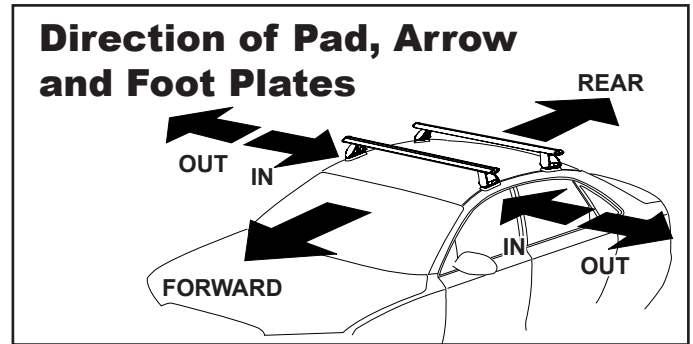

DK232 Rhino-Rack VA, Aero, Euro & HD crossbar instruction

Measurement A: CENTRE of door jamb to CENTRE arrow of leg foot plate.

Measurement B: CENTRE of Front leg foot plate arrow to CENTRE of Rear leg foot plate arrow.

Carrying capacity: Roof rack is rated to 75kg. Please refer to manufacturers handbook for your vehicles maximum roof load capacity. Always use the lower of the two figures.

VEHICLE	Date	Measurement A	Measurement B	Load Rating (includes racks 5kg/11lbs)
Infiniti EX 4dr SUV	2008-2013	160mm / 6,19/64"	700mm / 27,9/16"	45kg / 100lbs
Nissan Versa N17 4dr sedan	2012-	270mm / 10,5/8"	700mm / 27,9/16"	75kg / 165lbs
Nissan Almera N17 4dr sedan	08/12-	270mm / 10,5/8"	700mm / 27,9/16"	75kg / 165lbs
Infiniti QX50 4dr SUV	2014-	160mm / 6,19/64"	700mm / 27,9/16"	45kg / 100lbs