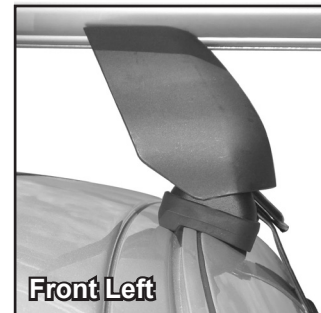

DK232 Rhino-Rack VA, Aero, Euro & HD crossbar instruction

Measurement A: CENTRE of door jamb to CENTRE arrow of leg foot plate.

Measurement B: CENTRE of Front leg foot plate arrow to CENTRE of Rear leg foot plate arrow.

Carrying capacity: Roof rack is rated to 75kg. Please refer to manufacturers handbook for your vehicles maximum roof load capacity. Always use the lower of the two figures.

VEHICLE	Date	Measurement A	Measurement B	Load Rating (includes racks 5kg/11lbs)
Infiniti EX 4dr SUV	2008-2013	160mm / 6,19/64"	700mm / 27,9/16"	45kg / 100lbs
Nissan Versa N17 4dr sedan	2012-	270mm / 10,5/8"	700mm / 27,9/16"	75kg / 165lbs
Nissan Almera N17 4dr sedan	08/12-	270mm / 10,5/8"	700mm / 27,9/16"	75kg / 165lbs
Infiniti QX50 4dr SUV	2014-	160mm / 6,19/64"	700mm / 27,9/16"	45kg / 100lbs