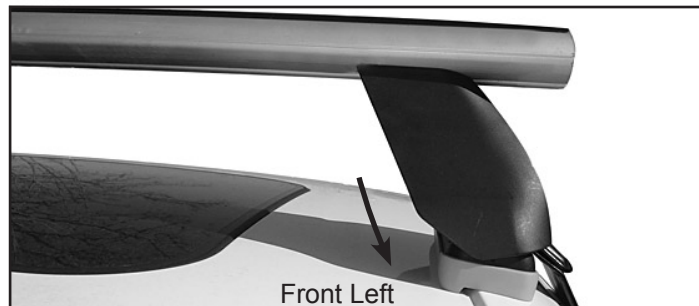

DK208 Rhino-Rack VA, Aero, Euro & HD crossbar instruction

Measurement A: CENTRE of door jamb to CENTRE arrow of leg foot plate.

Measurement B: CENTRE of Front leg foot plate arrow to CENTRE of Rear leg foot plate arrow.

Carrying capacity: Roof rack is rated to 75kg. Please refer to manufacturers handbook for your vehicles maximum roof load capacity. Always use the lower of the two figures.

Direction of Pad, Arrow and Foot Plates