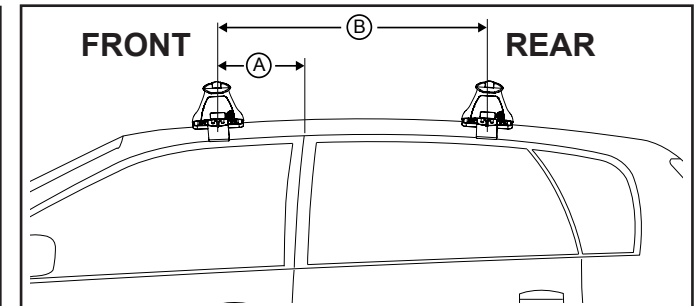

DK208 Rhino-Rack VA, Aero, Euro & HD crossbar instruction

Measurement A: CENTRE of door jamb to CENTRE arrow of leg foot plate.

Measurement B: CENTRE of Front leg foot plate arrow to CENTRE of Rear leg foot plate arrow.

Carrying capacity: Roof rack is rated to 75kg. Please refer to manufacturers handbook for your vehicles maximum roof load capacity. Always use the lower of the two figures.

Direction of Pad, Arrow and Foot Plates