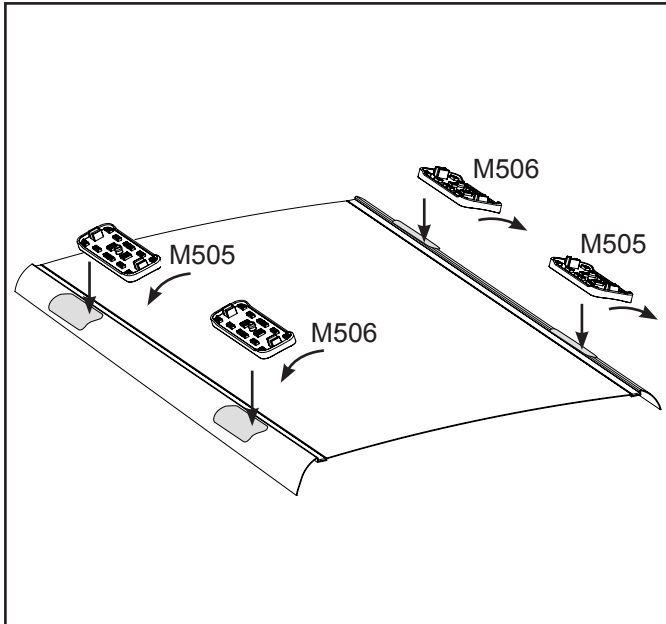

DK208 Rhino-Rack VA, Aero, Euro & HD crossbar instruction

Measurement A: CENTRE of door jamb to CENTRE arrow of leg foot plate.

Measurement B: CENTRE of Front leg foot plate arrow to CENTRE of Rear leg foot plate arrow.

Carrying capacity: Roof rack is rated to 75kg. Please refer to manufacturers handbook for your vehicles maximum roof load capacity. Always use the lower of the two figures.

Direction of Pad, Arrow and Foot Plates

VEHICLE	Date	Measurement A	Measurement B	Load Rating (includes racks 5kg/11lbs)
Audi A4 (B8) 4dr sedan (AU/NZ)	04/08-	280mm / 11,1/32"	700mm / 27,9/16"	75kg / 165lbs
Audi A4 (B8) 4dr sedan (EUR)	08-	280mm / 11,1/32"	700mm / 27,9/16"	75kg / 165lbs
Audi A4 (B8) 4dr sedan (USA)	09-	280mm / 11,1/32"	700mm / 27,9/16"	75kg / 165lbs
Audi S4 (B8) 4dr sedan	09-	280mm / 11,1/32"	700mm / 27,9/16"	75kg / 165lbs