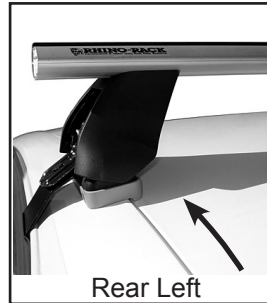

DK208 Rhino-Rack VA, Aero, Euro & HD crossbar instruction

Measurement A: CENTRE of door jamb to CENTRE arrow of leg foot plate.

Measurement B: CENTRE of Front leg foot plate arrow to CENTRE of Rear leg foot plate arrow.

Carrying capacity: Roof rack is rated to 75kg. Please refer to manufacturers handbook for your vehicles maximum roof load capacity. Always use the lower of the two figures.