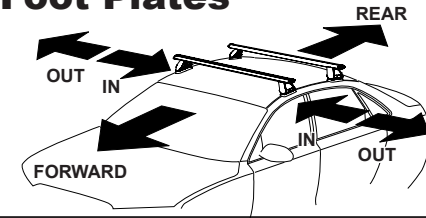

DK208 Rhino-Rack VA, Aero, Euro & HD crossbar instruction

Measurement A: CENTRE of door jamb to CENTRE arrow of leg foot plate.

Measurement B: CENTRE of Front leg foot plate arrow to CENTRE of Rear leg foot plate arrow.

Carrying capacity: Roof rack is rated to 75kg. Please refer to manufacturers handbook for your vehicles maximum roof load capacity. Always use the lower of the two figures.

Direction of Pad, Arrow and Foot Plates