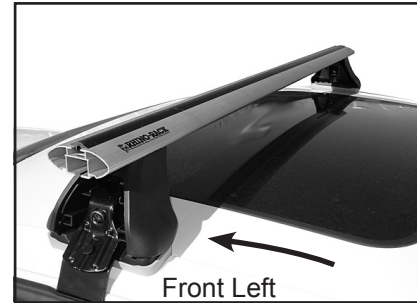

DK208 Rhino-Rack VA, Aero, Euro & HD crossbar instruction

Measurement A: CENTRE of door jamb to CENTRE arrow of leg foot plate.

Measurement B: CENTRE of Front leg foot plate arrow to CENTRE of Rear leg foot plate arrow.

Carrying capacity: Roof rack is rated to 75kg. Please refer to manufacturers handbook for your vehicles maximum roof load capacity. Always use the lower of the two figures.

Direction of Pad, Arrow and Foot Plates