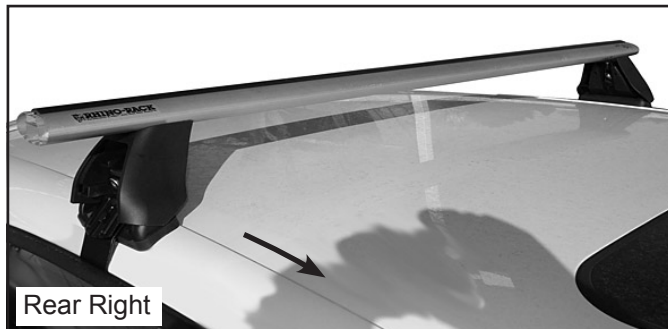

DK207 Rhino-Rack VA, Aero, Euro & HD [crossbar](#) instruction

Measurement A: CENTRE of door jamb to CENTRE arrow of leg foot plate.

Measurement B: CENTRE of Front leg foot plate arrow to CENTRE of Rear leg foot plate arrow.

Carrying capacity: Roof rack is rated to 75kg. Please refer to manufacturers handbook for your vehicles maximum roof load capacity. Always use the lower of the two figures.

VEHICLE	Date	Measurement A	Measurement B	Load Rating (includes racks 5kg/11lbs)
Volkswagen Golf (MK6) 5dr hatch (AU/NZ)	03/09-12/12	260mm / 10,15/64"	700mm / 27,9/16"	75kg / 165lbs
Volkswagen Golf (MK6) 5dr hatch (EUR)	09-12	260mm / 10,15/64"	700mm / 27,9/16"	75kg / 165lbs
Volkswagen Golf (MK6) 5dr hatch (USA)	10-14	260mm / 10,15/64"	700mm / 27,9/16"	75kg / 165lbs
Volkswagen GTI (MK6) 5dr hatch (AU/NZ)	10/09-9/13	260mm / 10,15/64"	700mm / 27,9/16"	75kg / 165lbs
Volkswagen GTI (MK6) 5dr hatch (EUR)	09-13	260mm / 10,15/64"	700mm / 27,9/16"	75kg / 165lbs
Volkswagen GTI (MK6) 5dr hatch (USA)	10-14	260mm / 10,15/64"	700mm / 27,9/16"	75kg / 165lbs