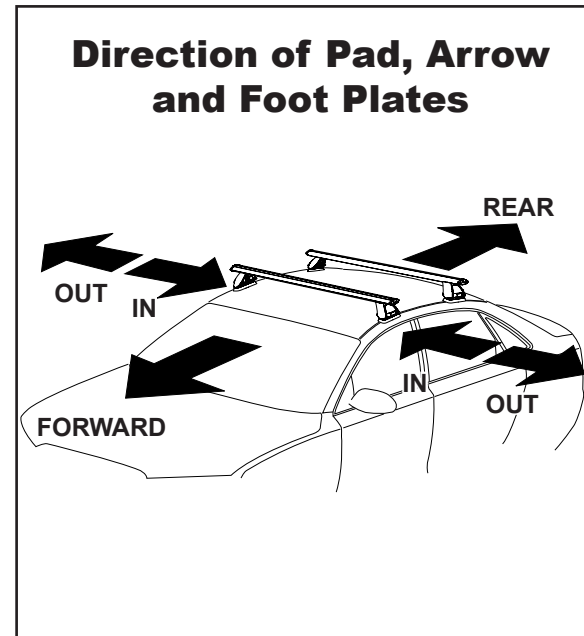

DK207 Rhino-Rack VA, Aero, Euro & HD crossbar instruction

Measurement A: CENTRE of door jamb to CENTRE arrow of leg foot plate.

Measurement B: CENTRE of Front leg foot plate arrow to CENTRE of Rear leg foot plate arrow.

Carrying capacity: Roof rack is rated to 75kg. Please refer to manufacturers handbook for your vehicles maximum roof load capacity. Always use the lower of the two figures.

VEHICLE	Date	Measurement A	Measurement B	Load Rating (includes racks 5kg/ 11lbs)
Volkswagen Golf R (MK6) 5dr hatch (AU/NZ)	06/10-03/13	260mm / 10,15/64"	700mm / 27,9/16"	75kg / 165lbs
Volkswagen Golf R (MK6) 5dr hatch (EUR)	10-14	260mm / 10,15/64"	700mm / 27,9/16"	75kg / 165lbs
Volkswagen Golf R (MK6) 5dr hatch (USA)	12-14	260mm / 10,15/64"	700mm / 27,9/16"	75kg / 165lbs