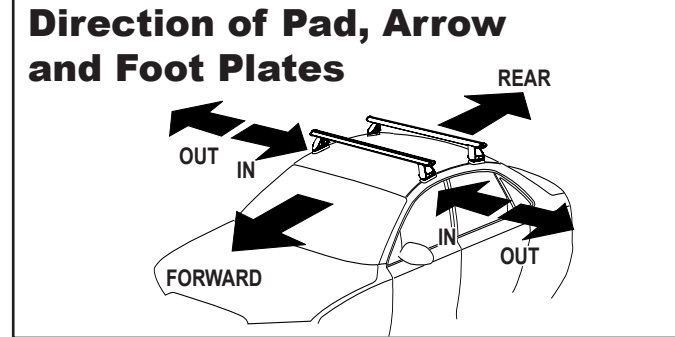

DK207 Rhino-Rack VA, Aero, Euro & HD [crossbar](#) instruction

Measurement A: CENTRE of door jamb to CENTRE arrow of leg foot plate.

Measurement B: CENTRE of Front leg foot plate arrow to CENTRE of Rear leg foot plate arrow.

Carrying capacity: Roof rack is rated to 75kg. Please refer to manufacturers handbook for your vehicles maximum roof load capacity. Always use the lower of the two figures.

VEHICLE	Date	Measurement A	Measurement B	Load Rating (includes racks 5kg/11lbs)
Volkswagen Golf (MK6) 5dr hatch (AU/NZ)	03/09-12/12	260mm / 10,15/64"	700mm / 27,9/16"	75kg / 165lbs
Volkswagen Golf (MK6) 5dr hatch (EUR)	09-12	260mm / 10,15/64"	700mm / 27,9/16"	75kg / 165lbs
Volkswagen Golf (MK6) 5dr hatch (USA)	10-14	260mm / 10,15/64"	700mm / 27,9/16"	75kg / 165lbs
Volkswagen GTI (MK6) 5dr hatch (AU/NZ)	10/09-9/13	260mm / 10,15/64"	700mm / 27,9/16"	75kg / 165lbs
Volkswagen GTI (MK6) 5dr hatch (EUR)	09-13	260mm / 10,15/64"	700mm / 27,9/16"	75kg / 165lbs
Volkswagen GTI (MK6) 5dr hatch (USA)	10-14	260mm / 10,15/64"	700mm / 27,9/16"	75kg / 165lbs