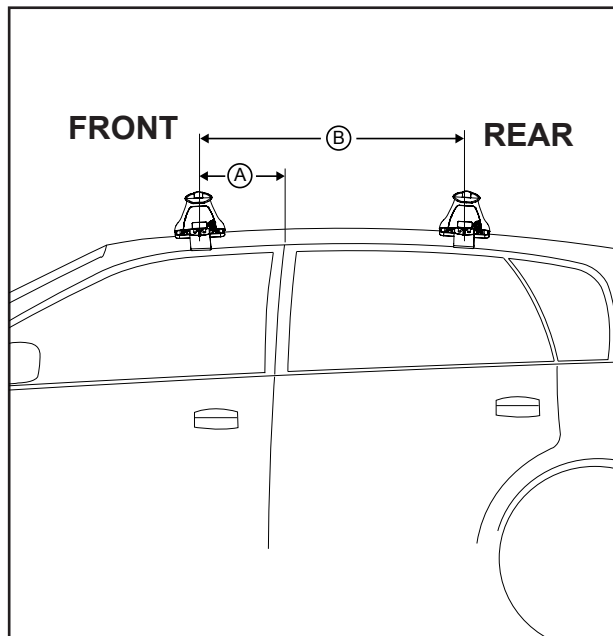

DK207 Rhino-Rack VA, Aero, Euro & HD crossbar instruction

Measurement A: CENTRE of door jamb to CENTRE arrow of leg foot plate.

Measurement B: CENTRE of Front leg foot plate arrow to CENTRE of Rear leg foot plate arrow.

Carrying capacity: Roof rack is rated to 75kg. Please refer to manufacturers handbook for your vehicles maximum roof load capacity. Always use the lower of the two figures.

VEHICLE	Date	Measurement A	Measurement B	Load Rating (includes racks 5kg/ 11lbs)
Volkswagen Golf R (MK6) 5dr hatch (AU/NZ)	06/10-03/13	260mm / 10,15/64"	700mm / 27,9/16"	75kg / 165lbs
Volkswagen Golf R (MK6) 5dr hatch (EUR)	10-14	260mm / 10,15/64"	700mm / 27,9/16"	75kg / 165lbs
Volkswagen Golf R (MK6) 5dr hatch (USA)	12-14	260mm / 10,15/64"	700mm / 27,9/16"	75kg / 165lbs