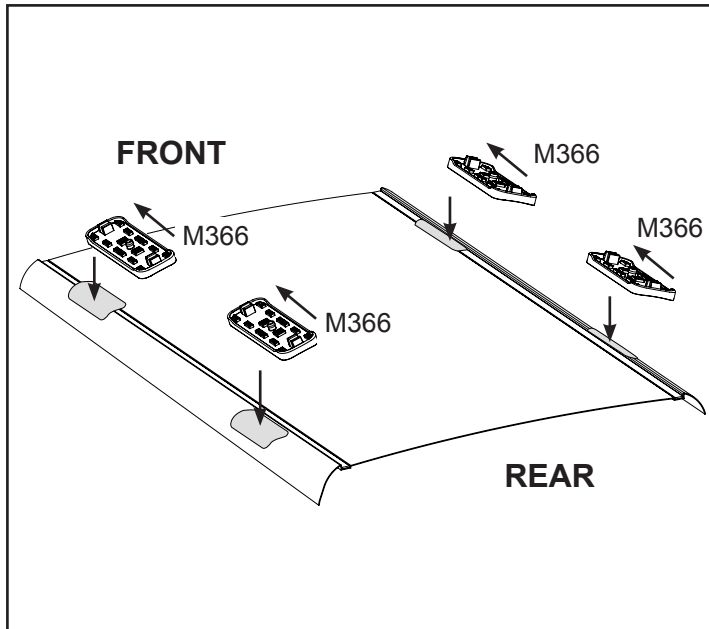

DK207 Rhino-Rack VA, Aero, Euro & HD [crossbar](#) instruction

Measurement A: CENTRE of door jamb to CENTRE arrow of leg foot plate.

Measurement B: CENTRE of Front leg foot plate arrow to CENTRE of Rear leg foot plate arrow.

Carrying capacity: Roof rack is rated to 75kg. Please refer to manufacturers handbook for your vehicles maximum roof load capacity. Always use the lower of the two figures.

VEHICLE	Date	Measurement A	Measurement B	Load Rating (includes racks 5kg/11lbs)
Volkswagen Golf (MK6) 5dr hatch (AU/NZ)	03/09-12/12	260mm / 10,15/64"	700mm / 27,9/16"	75kg / 165lbs
Volkswagen Golf (MK6) 5dr hatch (EUR)	09-12	260mm / 10,15/64"	700mm / 27,9/16"	75kg / 165lbs
Volkswagen Golf (MK6) 5dr hatch (USA)	10-14	260mm / 10,15/64"	700mm / 27,9/16"	75kg / 165lbs
Volkswagen GTI (MK6) 5dr hatch (AU/NZ)	10/09-9/13	260mm / 10,15/64"	700mm / 27,9/16"	75kg / 165lbs
Volkswagen GTI (MK6) 5dr hatch (EUR)	09-13	260mm / 10,15/64"	700mm / 27,9/16"	75kg / 165lbs
Volkswagen GTI (MK6) 5dr hatch (USA)	10-14	260mm / 10,15/64"	700mm / 27,9/16"	75kg / 165lbs