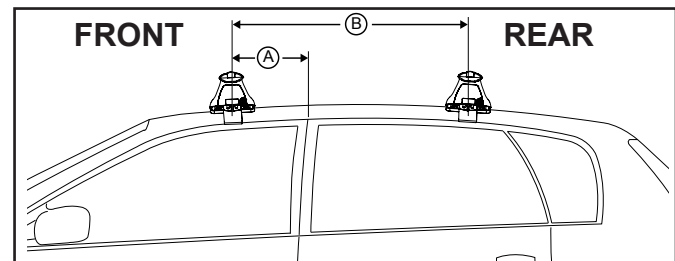

DK207 Rhino-Rack VA, Aero, Euro & HD [crossbar](#) instruction

Measurement A: CENTRE of door jamb to CENTRE arrow of leg foot plate.

Measurement B: CENTRE of Front leg foot plate arrow to CENTRE of Rear leg foot plate arrow.

Carrying capacity: Roof rack is rated to 75kg. Please refer to manufacturers handbook for your vehicles maximum roof load capacity. Always use the lower of the two figures.

VEHICLE	Date	Measurement A	Measurement B	Load Rating (includes racks 5kg/11lbs)
Volkswagen Golf (MK6) 5dr hatch (AU/NZ)	03/09-12/12	260mm / 10,15/64"	700mm / 27,9/16"	75kg / 165lbs
Volkswagen Golf (MK6) 5dr hatch (EUR)	09-12	260mm / 10,15/64"	700mm / 27,9/16"	75kg / 165lbs
Volkswagen Golf (MK6) 5dr hatch (USA)	10-14	260mm / 10,15/64"	700mm / 27,9/16"	75kg / 165lbs
Volkswagen GTI (MK6) 5dr hatch (AU/NZ)	10/09-9/13	260mm / 10,15/64"	700mm / 27,9/16"	75kg / 165lbs
Volkswagen GTI (MK6) 5dr hatch (EUR)	09-13	260mm / 10,15/64"	700mm / 27,9/16"	75kg / 165lbs
Volkswagen GTI (MK6) 5dr hatch (USA)	10-14	260mm / 10,15/64"	700mm / 27,9/16"	75kg / 165lbs