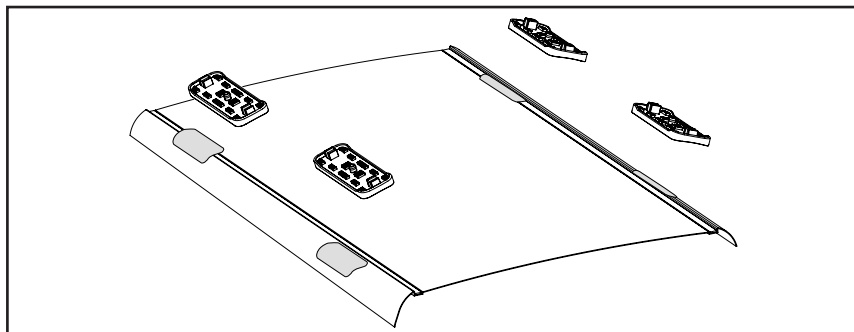

DK207 Rhino-Rack VA, Aero, Euro & HD crossbar instruction

Measurement A: CENTRE of door jamb to CENTRE arrow of leg foot plate.

Measurement B: CENTRE of Front leg foot plate arrow to CENTRE of Rear leg foot plate arrow.

Carrying capacity: Roof rack is rated to 75kg. Please refer to manufacturers handbook for your vehicles maximum roof load capacity. Always use the lower of the two figures.

VEHICLE	Date	Measurement A	Measurement B	Load Rating (includes racks 5kg/ 11lbs)
Volkswagen Golf R (MK6) 5dr hatch (AU/NZ)	06/10-03/13	260mm / 10,15/64"	700mm / 27,9/16"	75kg / 165lbs
Volkswagen Golf R (MK6) 5dr hatch (EUR)	10-14	260mm / 10,15/64"	700mm / 27,9/16"	75kg / 165lbs
Volkswagen Golf R (MK6) 5dr hatch (USA)	12-14	260mm / 10,15/64"	700mm / 27,9/16"	75kg / 165lbs