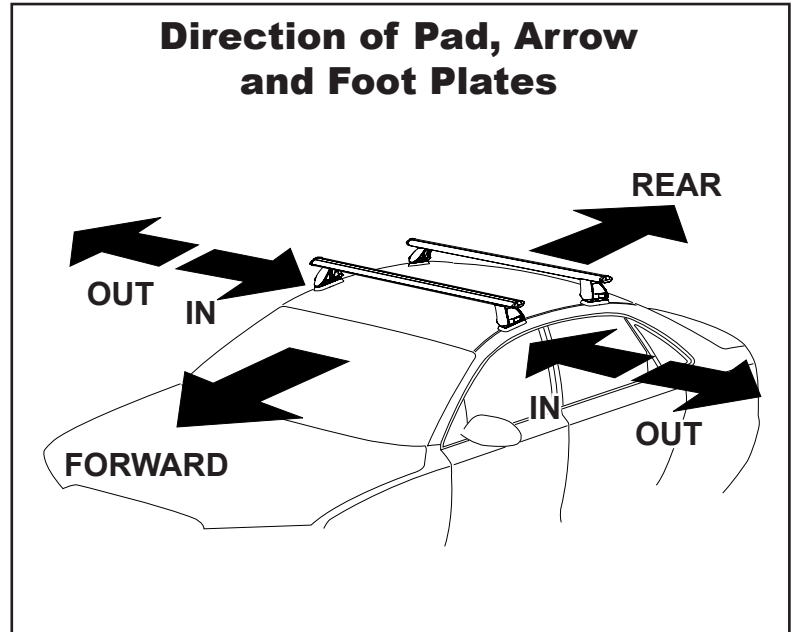

# DK195 Rhino-Rack VA, Aero, Euro & HD crossbar instruction

**Measurement A:** CENTRE of door jamb to CENTRE arrow of leg foot plate.

**Measurement B:** CENTRE of Front leg foot plate arrow to CENTRE of Rear leg foot plate arrow.

**Carrying capacity:** Roof rack is rated to 75kg. Please refer to manufacturers handbook for your vehicles maximum roof load capacity. Always use the lower of the two figures.

Pad M281, FRONT Left. Arrow forward.  
 Pad M283, REAR Left. Arrow forward.  
 Pad M282, FRONT Right. Arrow forward.  
 Pad M284, REAR Right. Arrow forward.