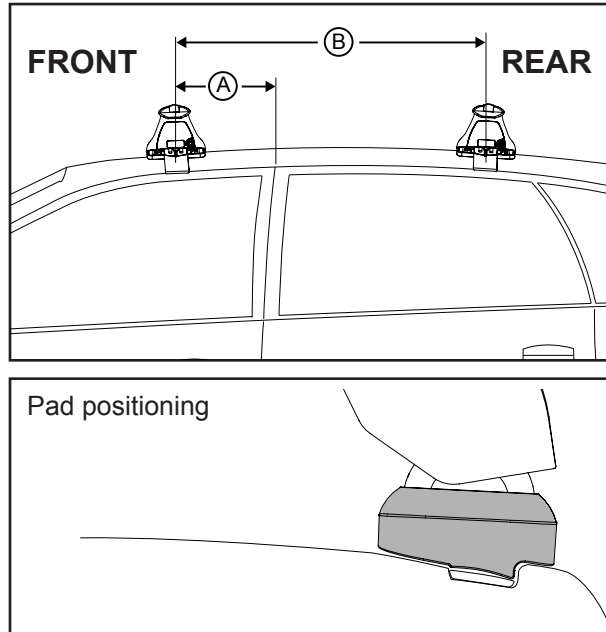

# DK195 Rhino-Rack VA, Aero, Euro & HD crossbar instruction

**Measurement A:** CENTRE of door jamb to CENTRE arrow of leg foot plate.

**Measurement B:** CENTRE of Front leg foot plate arrow to CENTRE of Rear leg foot plate arrow.

**Carrying capacity:** Roof rack is rated to 75kg. Please refer to manufacturers handbook for your vehicles maximum roof load capacity. Always use the lower of the two figures.

Pad M281, FRONT Left. Arrow forward.  
 Pad M283, REAR Left. Arrow forward.  
 Pad M282, FRONT Right. Arrow forward.  
 Pad M284, REAR Right. Arrow forward.