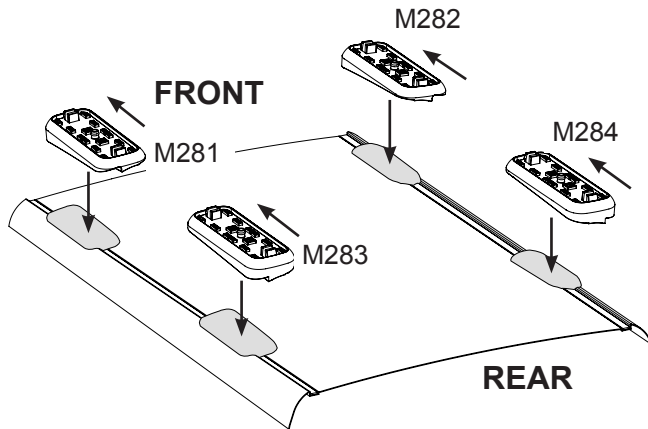

# DK195 Rhino-Rack VA, Aero, Euro & HD crossbar instruction

**Measurement A:** CENTRE of door jamb to CENTRE arrow of leg foot plate.

**Measurement B:** CENTRE of Front leg foot plate arrow to CENTRE of Rear leg foot plate arrow.

**Carrying capacity:** Roof rack is rated to 75kg. Please refer to manufacturers handbook for your vehicles maximum roof load capacity. Always use the lower of the two figures.

Pad M281, FRONT Left. Arrow forward.  
 Pad M283, REAR Left. Arrow forward.  
 Pad M282, FRONT Right. Arrow forward.  
 Pad M284, REAR Right. Arrow forward.

VEHICLE	Date	Measurement A	Measurement B	Load Rating (includes racks 5kg/ 11lbs)
Toyota Prius (ZVW30R) 5dr hatch	07/09-	270mm / 10,5/8"	700mm / 27,9/16"	50kg / 110lbs
Toyota Prius v (ZVW40) 5dr wagon	2012-	50mm / 1,31/32"	700mm / 27,9/16"	60kg / 132lbs
Toyota Prius+ (ZVW40) 5dr wagon	2012-	50mm / 1,31/32"	700mm / 27,9/16"	60kg / 132lbs