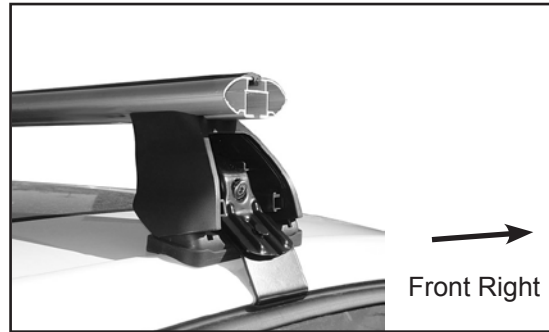

DK118 Rhino-Rack VA, Aero, Euro & HD [crossbar](#) instruction

Measurement A: CENTRE of door jamb to CENTRE arrow of leg foot plate.

Measurement B: CENTRE of Front leg foot plate arrow to CENTRE of Rear leg foot plate arrow.

Carrying capacity: Roof rack is rated to 75kg. Please refer to manufacturers handbook for your vehicles maximum roof load capacity. Always use the lower of the two figures.

VEHICLE	Date	Measurement A	Measurement B	Load Rating (includes racks 5kg/ 11lbs)
Volkswagen Golf (MK5) 5dr hatch (AU/NZ)	08/04-9/09	200mm / 7,7/8"	750mm / 29,17/32"	75kg / 165lbs
Volkswagen Golf (MK5) 5dr hatch (EUR)	04-09	200mm / 7,7/8"	750mm / 29,17/32"	75kg / 165lbs
Volkswagen Rabbit (MK5) 5dr hatch (USA)	06-09	200mm / 7,7/8"	750mm / 29,17/32"	75kg / 165lbs
Volkswagen GTI (MK5) 5dr hatch (AU/NZ)	08/04-9/09	200mm / 7,7/8"	750mm / 29,17/32"	75kg / 165lbs
Volkswagen GTI (MK5) 5dr hatch (EUR)	04-09	200mm / 7,7/8"	750mm / 29,17/32"	75kg / 165lbs
Volkswagen GTI (MK5) 5dr hatch (USA)	06-09	200mm / 7,7/8"	750mm / 29,17/32"	75kg / 165lbs