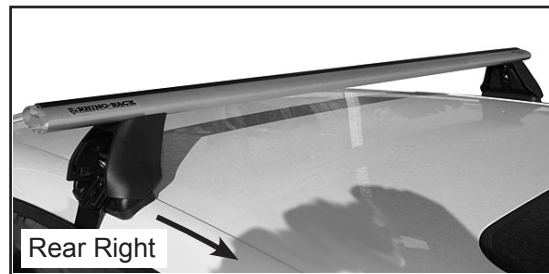

DK118 Rhino-Rack VA, Aero, Euro & HD [crossbar](#) instruction

Measurement A: CENTRE of door jamb to CENTRE arrow of leg foot plate.

Measurement B: CENTRE of Front leg foot plate arrow to CENTRE of Rear leg foot plate arrow.

Carrying capacity: Roof rack is rated to 75kg. Please refer to manufacturers handbook for your vehicles maximum roof load capacity. Always use the lower of the two figures.

VEHICLE	Date	Measurement A	Measurement B	Load Rating (includes racks 5kg/ 11lbs)
Volkswagen Golf (MK5) 5dr hatch (AU/NZ)	08/04-9/09	200mm / 7,7/8"	750mm / 29,17/32"	75kg / 165lbs
Volkswagen Golf (MK5) 5dr hatch (EUR)	04-09	200mm / 7,7/8"	750mm / 29,17/32"	75kg / 165lbs
Volkswagen Rabbit (MK5) 5dr hatch (USA)	06-09	200mm / 7,7/8"	750mm / 29,17/32"	75kg / 165lbs
Volkswagen GTI (MK5) 5dr hatch (AU/NZ)	08/04-9/09	200mm / 7,7/8"	750mm / 29,17/32"	75kg / 165lbs
Volkswagen GTI (MK5) 5dr hatch (EUR)	04-09	200mm / 7,7/8"	750mm / 29,17/32"	75kg / 165lbs
Volkswagen GTI (MK5) 5dr hatch (USA)	06-09	200mm / 7,7/8"	750mm / 29,17/32"	75kg / 165lbs