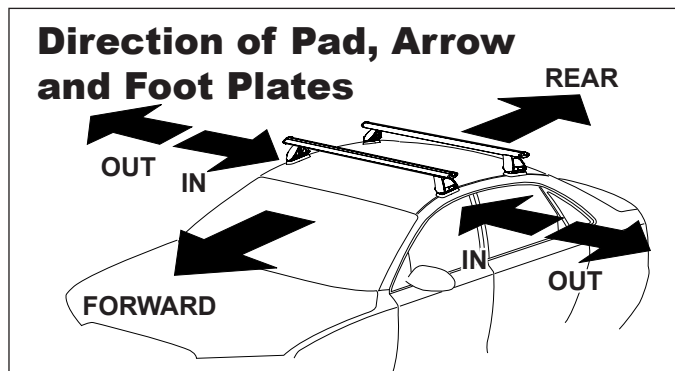

DK114 Rhino-Rack VA, Aero, Euro & HD crossbar instruction

Measurement A: CENTRE of door jamb to CENTRE arrow of leg foot plate.

Measurement B: CENTRE of Front leg foot plate arrow to CENTRE of Rear leg foot plate arrow.

Carrying capacity: Roof rack is rated to 75kg. Please refer to manufacturers handbook for your vehicles maximum roof load capacity. Always use the lower of the two figures.

Rear Left

Front Left

VEHICLE	Date	Measurement A	Measurement B	Load Rating (includes racks 5kg/ 11lbs)
Toyota Camry 4dr Sedan	06-11	300mm / 11,13/16"	660mm / 25,63/64"	60kg / 132lbs
Toyota Aurion 4dr Sedan	06-11	300mm / 11,13/16"	660mm / 25,63/64"	60kg / 132lbs
Toyota Venza 5dr Wagon	2009-	270mm / 10,5/8"	700mm / 27,9/16"	75kg / 165lbs