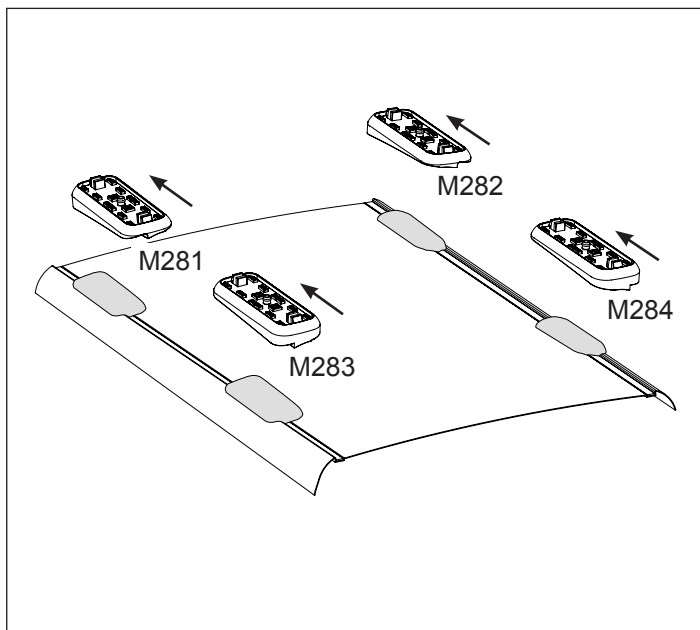

DK114 Rhino-Rack VA, Aero, Euro & HD crossbar instruction

Measurement A: CENTRE of door jamb to CENTRE arrow of leg foot plate.

Measurement B: CENTRE of Front leg foot plate arrow to CENTRE of Rear leg foot plate arrow.

Carrying capacity: Roof rack is rated to 75kg. Please refer to manufacturers handbook for your vehicles maximum roof load capacity. Always use the lower of the two figures.

Rear Left

Front Left

VEHICLE	Date	Measurement A	Measurement B	Load Rating (includes racks 5kg/ 11lbs)
Toyota Camry 4dr Sedan	06-11	300mm / 11,13/16"	660mm / 25,63/64"	60kg / 132lbs
Toyota Aurion 4dr Sedan	06-11	300mm / 11,13/16"	660mm / 25,63/64"	60kg / 132lbs
Toyota Venza 5dr Wagon	2009-	270mm / 10,5/8"	700mm / 27,9/16"	75kg / 165lbs