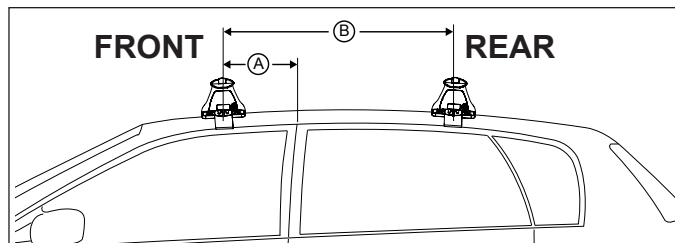

DK114 Rhino-Rack VA, Aero, Euro & HD crossbar instruction

Measurement A: CENTRE of door jamb to CENTRE arrow of leg foot plate.

Measurement B: CENTRE of Front leg foot plate arrow to CENTRE of Rear leg foot plate arrow.

Carrying capacity: Roof rack is rated to 75kg. Please refer to manufacturers handbook for your vehicles maximum roof load capacity. Always use the lower of the two figures.

Rear Left

Front Left

VEHICLE	Date	Measurement A	Measurement B	Load Rating (includes racks 5kg/ 11lbs)
Toyota Camry 4dr Sedan	06-11	300mm / 11,13/16"	660mm / 25,63/64"	60kg / 132lbs
Toyota Aurion 4dr Sedan	06-11	300mm / 11,13/16"	660mm / 25,63/64"	60kg / 132lbs
Toyota Venza 5dr Wagon	2009-	270mm / 10,5/8"	700mm / 27,9/16"	75kg / 165lbs