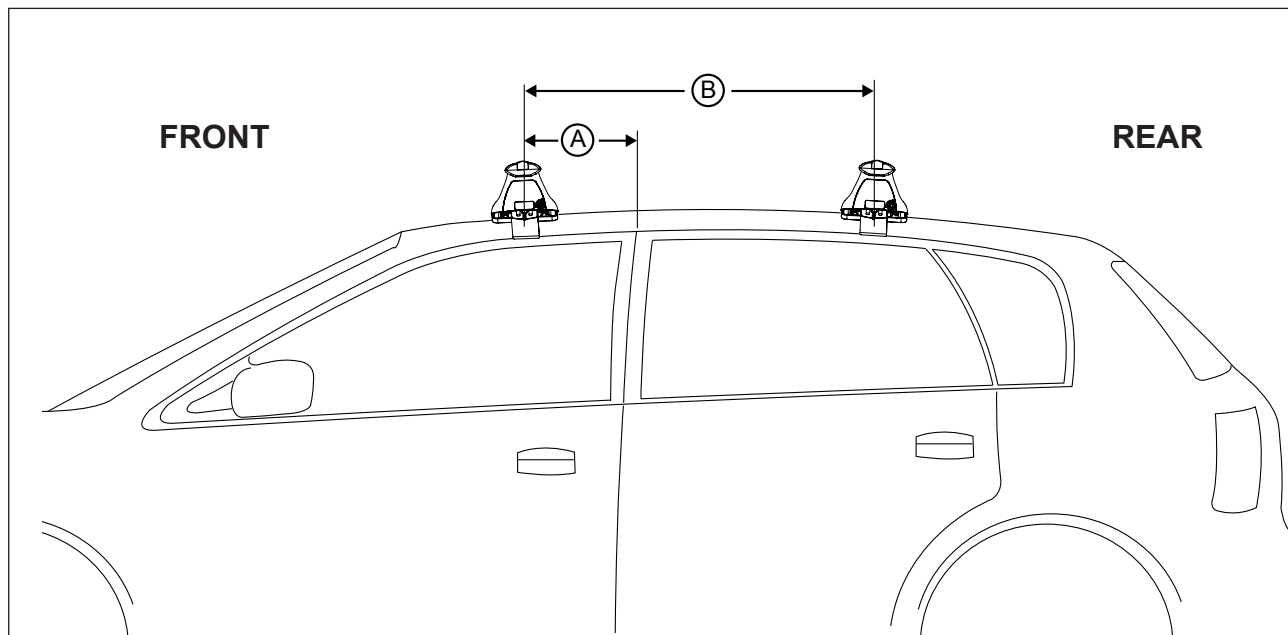

DK110 Rhino-Rack VA, Aero, Euro & HD crossbar instruction

Measurement A: CENTRE of door jamb to CENTRE arrow of leg foot plate.

Measurement B: CENTRE of Front leg foot plate arrow to CENTRE of Rear leg foot plate arrow.

Carrying capacity: Roof rack is rated to 75kg. Please refer to manufacturers handbook for your vehicles maximum roof load capacity. Always use the lower of the two figures.

VEHICLE	Date	Measurement A	Measurement B	Load Rating (includes racks 5kg/ 11lbs)
Holden Apollo Sedan	02/93 - 07/97	250mm	680mm	75kg / 165lbs
Toyota Camry Sedan	02/93 - 07/97	250mm	680mm	75kg / 165lbs
Toyota Camry Sedan	08/97 - 08/02	250mm	680mm	75kg / 165lbs