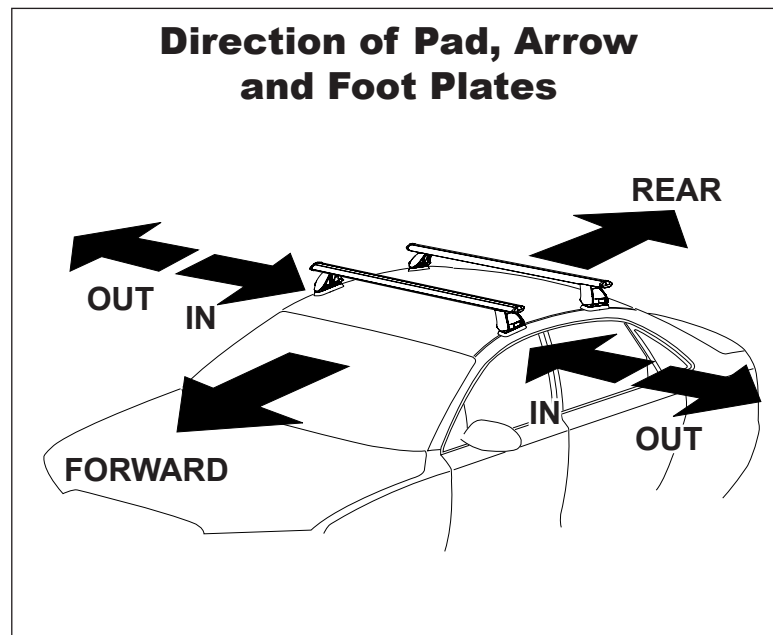

DK110 Rhino-Rack VA, Aero, Euro & HD crossbar instruction

Measurement A: CENTRE of door jamb to CENTRE arrow of leg foot plate.

Measurement B: CENTRE of Front leg foot plate arrow to CENTRE of Rear leg foot plate arrow.

Carrying capacity: Roof rack is rated to 75kg. Please refer to manufacturers handbook for your vehicles maximum roof load capacity. Always use the lower of the two figures.

VEHICLE	Date	Measurement A	Measurement B	Load Rating (includes racks 5kg/ 11lbs)
Holden Apollo Sedan	02/93 - 07/97	250mm	680mm	75kg / 165lbs
Toyota Camry Sedan	02/93 - 07/97	250mm	680mm	75kg / 165lbs
Toyota Camry Sedan	08/97 - 08/02	250mm	680mm	75kg / 165lbs