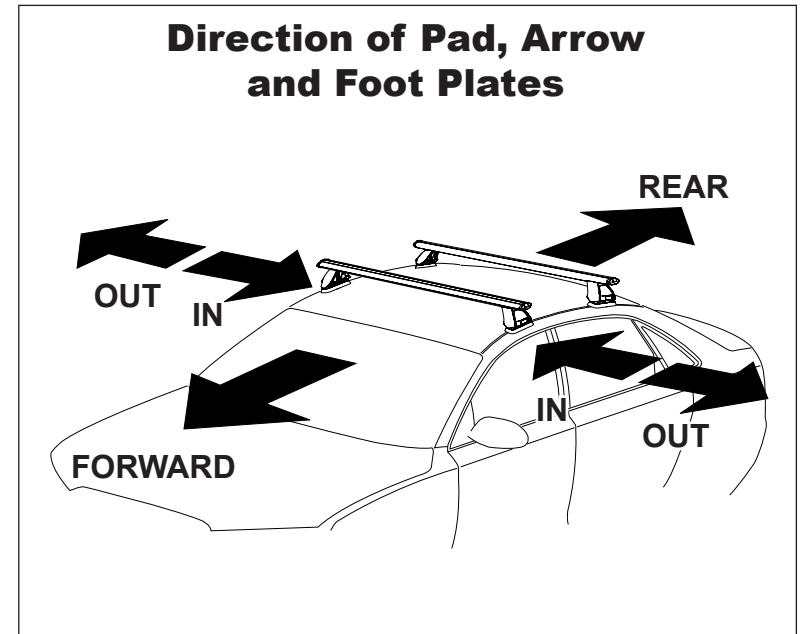

DK099 Rhino-Rack VA, Aero, Euro & HD [crossbar](#) instruction

Measurement A: CENTRE of door jamb to CENTRE arrow of leg foot plate.

Measurement B: CENTRE of Front leg foot plate arrow to CENTRE of Rear leg foot plate arrow.

Carrying capacity: Roof rack is rated to 75kg. Please refer to manufacturers handbook for your vehicles maximum roof load capacity. Always use the lower of the two figures.

VEHICLE	Date	Measurement A	Measurement B	Load Rating (includes racks 5kg/11lbs)
Mercedes C-Class W202 4dr sedan	94-01	320mm / 12,19/32"	620mm / 24,13/32"	75kg / 165lbs
Lexus ES 4dr sedan (USA)	02-06	280mm / 11,1/32"	660mm / 25,63/64"	75kg / 165lbs
Lexus ES 4dr sedan (Aust.)	01-08	280mm / 11,1/32"	660mm / 25,63/64"	75kg / 165lbs
Ford Escape 5dr SUV	01-12	300mm / 11,13/16"	700mm / 27,9/16"	75kg / 165lbs
Ford Maverick 5dr SUV	00-07	300mm / 11,13/16"	700mm / 27,9/16"	75kg / 165lbs
Hyundai Veracruz 5dr SUV	07-12	190mm / 7,31/64"	700mm / 27,9/16"	75kg / 165lbs