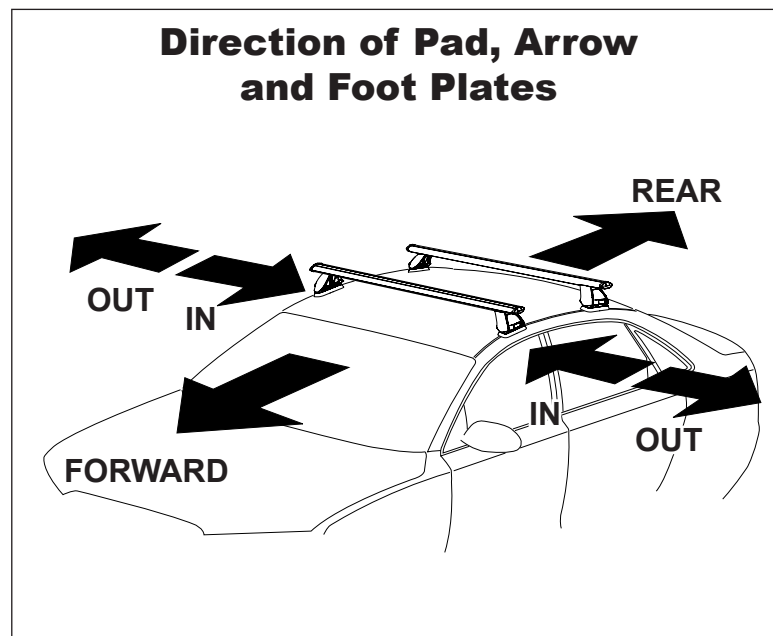

DK099 Rhino-Rack VA, Aero, Euro & HD crossbar instruction

Measurement A: CENTRE of door jamb to CENTRE arrow of leg foot plate.

Measurement B: CENTRE of Front leg foot plate arrow to CENTRE of Rear leg foot plate arrow.

Carrying capacity: Roof rack is rated to 75kg. Please refer to manufacturers handbook for your vehicles maximum roof load capacity. Always use the lower of the two figures.

VEHICLE	Date	Measurement A	Measurement B	Load Rating (includes racks 5kg/11lbs)
Hyundai ix55 5dr SUV	07-12	190mm / 7,31/64"	700mm / 27,9/16"	75kg / 165lbs
Mazda Tribute 5dr SUV	08-11	300mm / 11,13/16"	700mm / 27,9/16"	75kg / 165lbs