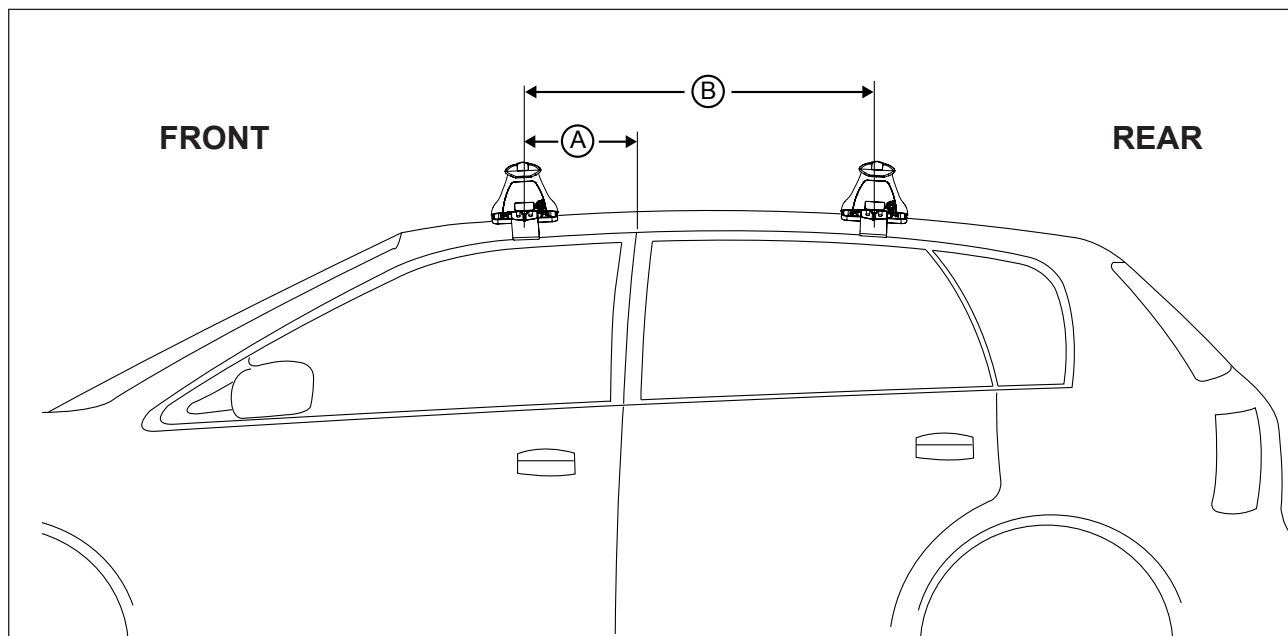

DK099 Rhino-Rack VA, Aero, Euro & HD crossbar instruction

Measurement A: CENTRE of door jamb to CENTRE arrow of leg foot plate.

Measurement B: CENTRE of Front leg foot plate arrow to CENTRE of Rear leg foot plate arrow.

Carrying capacity: Roof rack is rated to 75kg. Please refer to manufacturers handbook for your vehicles maximum roof load capacity. Always use the lower of the two figures.

VEHICLE	Date	Measurement A	Measurement B	Load Rating (includes racks 5kg/11lbs)
Hyundai ix55 5dr SUV	07-12	190mm / 7,31/64"	700mm / 27,9/16"	75kg / 165lbs
Mazda Tribute 5dr SUV	08-11	300mm / 11,13/16"	700mm / 27,9/16"	75kg / 165lbs