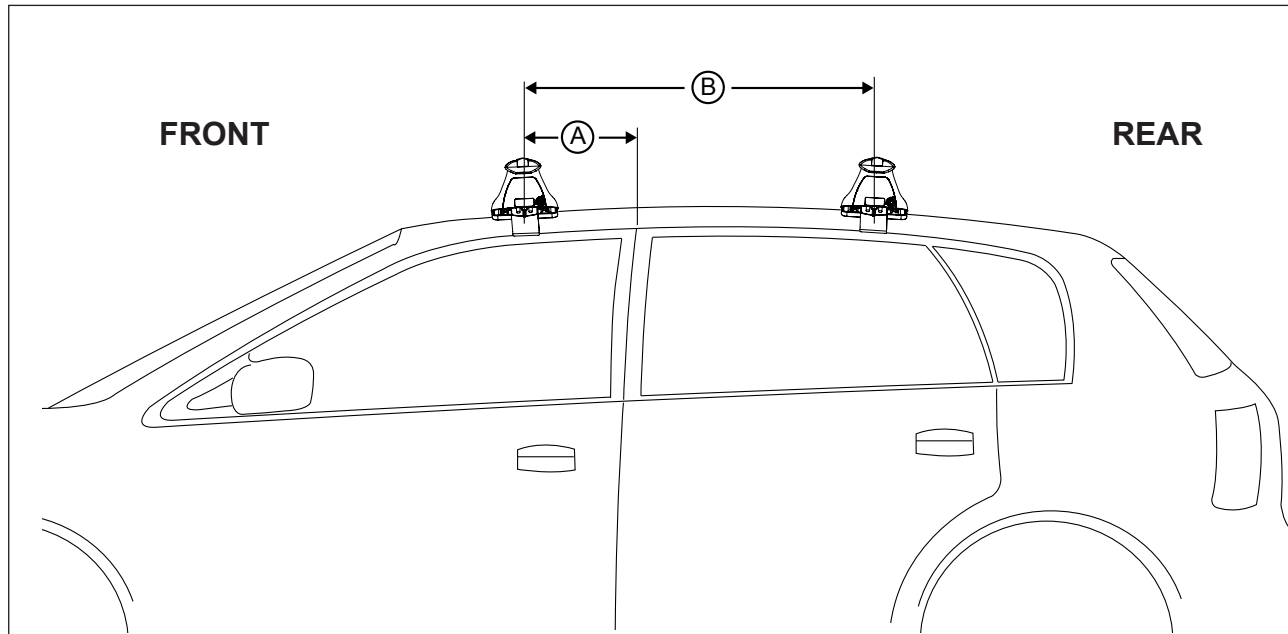

DK099 Rhino-Rack VA, Aero, Euro & HD [crossbar](#) instruction

Measurement A: CENTRE of door jamb to CENTRE arrow of leg foot plate.

Measurement B: CENTRE of Front leg foot plate arrow to CENTRE of Rear leg foot plate arrow.

Carrying capacity: Roof rack is rated to 75kg. Please refer to manufacturers handbook for your vehicles maximum roof load capacity. Always use the lower of the two figures.

VEHICLE	Date	Measurement A	Measurement B	Load Rating (includes racks 5kg/11lbs)
Mercedes C-Class W202 4dr sedan	94-01	320mm / 12,19/32"	620mm / 24,13/32"	75kg / 165lbs
Lexus ES 4dr sedan (USA)	02-06	280mm / 11,1/32"	660mm / 25,63/64"	75kg / 165lbs
Lexus ES 4dr sedan (Aust.)	01-08	280mm / 11,1/32"	660mm / 25,63/64"	75kg / 165lbs
Ford Escape 5dr SUV	01-12	300mm / 11,13/16"	700mm / 27,9/16"	75kg / 165lbs
Ford Maverick 5dr SUV	00-07	300mm / 11,13/16"	700mm / 27,9/16"	75kg / 165lbs
Hyundai Veracruz 5dr SUV	07-12	190mm / 7,31/64"	700mm / 27,9/16"	75kg / 165lbs