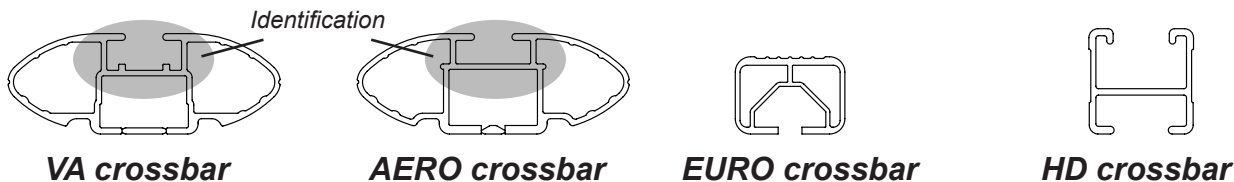

DK064 Rhino-Rack VA, Aero, Euro & HD crossbar instruction

IDENTIFICATION CHART

Vehicle	Date	Crossbar	FRONT CROSSBAR					REAR CROSSBAR				
			Front Right Pad/Clamp	Front Left Pad/Clamp	Measurement strip length per side	Measurement strip length per side	Measurement Distance (x)	Foot plate arrow direction	Rear Right Pad/Clamp	Rear Left Pad/Clamp	Measurement strip length per side	Measurement strip length per side
VW GTI (MK5) 3dr Hatch (EUR)	06-09	1180mm	M366 SUB0149	184mm	129mm	936mm / 36,27/32"	OUT	M366 SUB0150	185mm	130mm	938mm / 36,59/64"	OUT
			Arrow FORWARD					Arrow FORWARD				
VW GTI (MK5) 3dr Hatch (USA)	06-09	1180mm	M366 SUB0149	184mm	129mm	936mm / 36,27/32"	OUT	M366 SUB0150	185mm	130mm	938mm / 36,59/64"	OUT
			Arrow FORWARD					Arrow FORWARD				
VW Golf/GTI (MK6) 3dr Hatch (AU/NZ)	10/09-	1180mm	M366 SUB0149	184mm	129mm	936mm / 36,27/32"	OUT	M366 SUB0150	185mm	130mm	938mm / 36,59/64"	OUT
			Arrow FORWARD					Arrow FORWARD				
VW Golf/GTI (MK6) 3dr Hatch (EUR)	09-	1180mm	M366 SUB0149	184mm	129mm	936mm / 36,27/32"	OUT	M366 SUB0150	185mm	130mm	938mm / 36,59/64"	OUT
			Arrow FORWARD					Arrow FORWARD				
VW Golf/GTI (MK6) 3dr Hatch (USA)	10-	1180mm	M366 SUB0149	184mm	129mm	936mm / 36,27/32"	OUT	M366 SUB0150	185mm	130mm	938mm / 36,59/64"	OUT
			Arrow FORWARD					Arrow FORWARD				