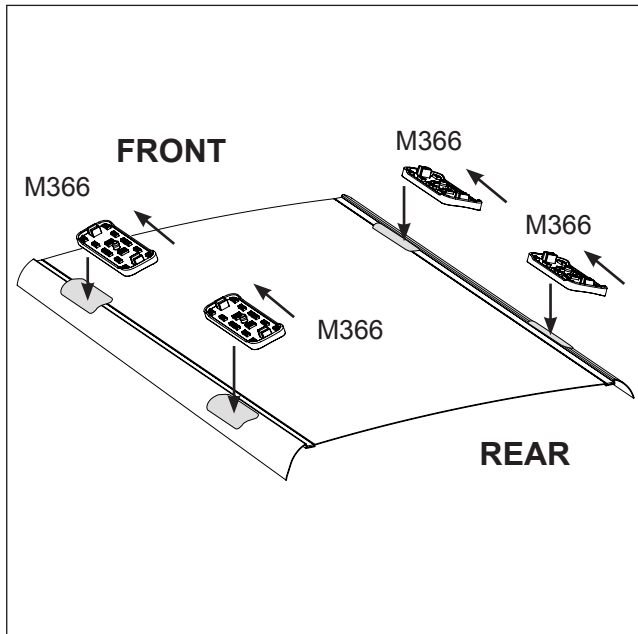

DK064 Rhino-Rack VA, Aero, Euro & HD crossbar instruction

Measurement A: CENTRE of door jamb to CENTRE arrow of leg foot plate.

Measurement B: CENTRE of Front leg foot plate arrow to CENTRE of Rear leg foot plate arrow.

Carrying capacity: Roof rack is rated to 75kg. Please refer to manufacturers handbook for your vehicles maximum roof load capacity. Always use the lower of the two figures.

Direction of Pad, Arrow and Foot Plates