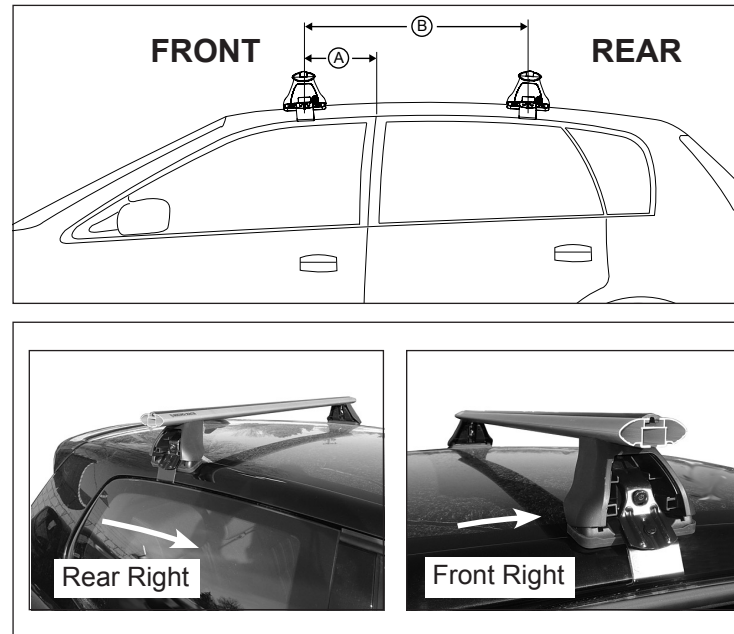

DK064 Rhino-Rack VA, Aero, Euro & HD crossbar instruction

Measurement A: CENTRE of door jamb to CENTRE arrow of leg foot plate.

Measurement B: CENTRE of Front leg foot plate arrow to CENTRE of Rear leg foot plate arrow.

Carrying capacity: Roof rack is rated to 75kg. Please refer to manufacturers handbook for your vehicles maximum roof load capacity. Always use the lower of the two figures.

Direction of Pad, Arrow and Foot Plates