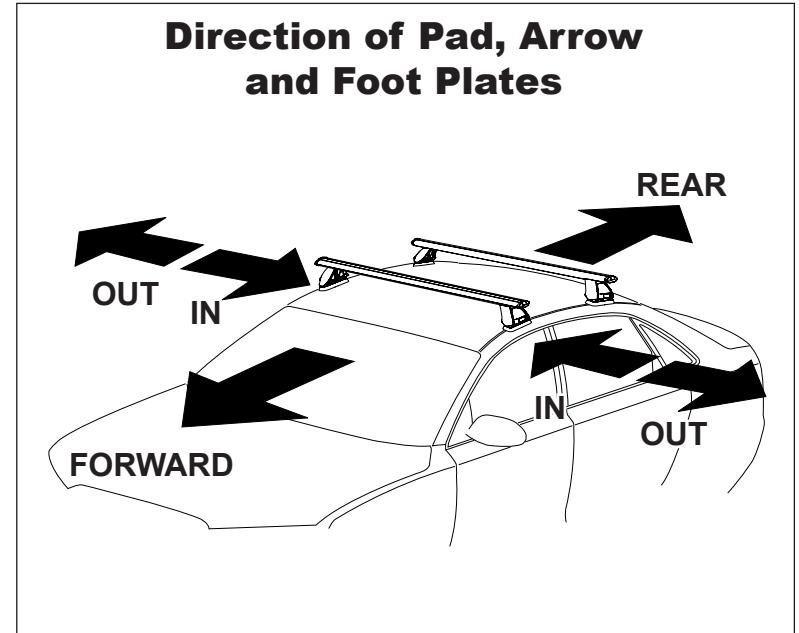

DK064 Rhino-Rack VA, Aero, Euro & HD crossbar instruction

Measurement A: CENTRE of door jamb to CENTRE arrow of leg foot plate.

Measurement B: CENTRE of Front leg foot plate arrow to CENTRE of Rear leg foot plate arrow.

Carrying capacity: Roof rack is rated to 75kg. Please refer to manufacturers handbook for your vehicles maximum roof load capacity. Always use the lower of the two figures.

VEHICLE	Date	Measurement A	Measurement B	Load Rating (includes racks 5kg/11lbs)
VW Golf R (MK6) 3dr Hatch (USA)	12-	250mm / 9,27/32"	700mm / 27,9/16"	75kg / 165lbs