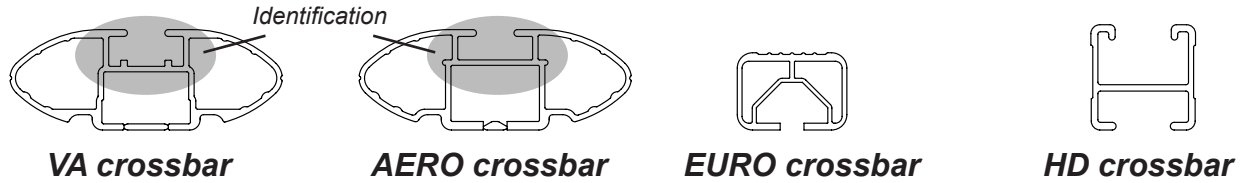

IDENTIFICATION CHART

Vehicle	Date	Crossbar	FRONT CROSSBAR					REAR CROSSBAR				
			Front Right Pad/ Clamp	Front Left Pad/ Clamp	Measurement strip length per side	Measurement strip length per side	Measurement Distance (x)	Foot plate arrow direction	Rear Right Pad/ Clamp	Rear Left Pad/ Clamp	Measurement strip length per side	Measurement strip length per side
Mazda 121 Metro 5dr Hatch (AU/NZ)	10/96-12/00	1180mm	M366 SUB0149	185mm	130mm	916mm / 36,1/16"	OUT	M366 SUB0150	174mm	119mm	916mm / 36,1/16"	OUT
			Arrow FORWARD					Arrow FORWARD				
VW Golf (MK5) 3dr Hatch (AU/NZ)	07/06-09/09	1180mm	M366 SUB0149	184mm	129mm	936mm / 36,27/32"	OUT	M366 SUB0150	185mm	130mm	938mm / 36,59/64"	OUT
			Arrow FORWARD					Arrow FORWARD				
VW Golf (MK5) 3dr Hatch (EUR)	06-09	1180mm	M366 SUB0149	184mm	129mm	936mm / 36,27/32"	OUT	M366 SUB0150	185mm	130mm	938mm / 36,59/64"	OUT
			Arrow FORWARD					Arrow FORWARD				
VW Rabbit (MK5) 3dr Hatch (USA)	06-09	1180mm	M366 SUB0149	184mm	129mm	936mm / 36,27/32"	OUT	M366 SUB0150	185mm	130mm	938mm / 36,59/64"	OUT
			Arrow FORWARD					Arrow FORWARD				
VW GTI (MK5) 3dr Hatch(AU/NZ)	11/06-09/09	1180mm	M366 SUB0149	184mm	129mm	936mm / 36,27/32"	OUT	M366 SUB0150	185mm	130mm	938mm / 36,59/64"	OUT
			Arrow FORWARD					Arrow FORWARD				