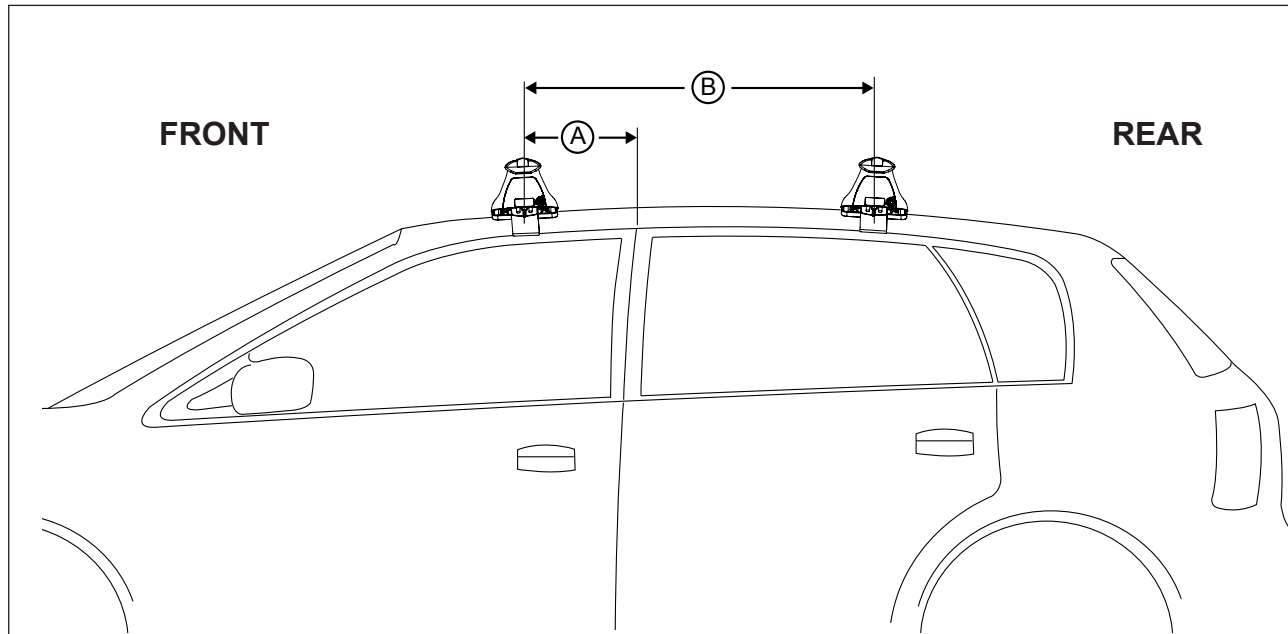

DK064 Rhino-Rack VA, Aero, Euro & HD [crossbar](#) instruction

Measurement A: CENTRE of door jamb to CENTRE arrow of leg foot plate.

Measurement B: CENTRE of Front leg foot plate arrow to CENTRE of Rear leg foot plate arrow.

Carrying capacity: Roof rack is rated to 75kg. Please refer to manufacturers handbook for your vehicles maximum roof load capacity. Always use the lower of the two figures.

VEHICLE	Date	Measurement A	Measurement B	Load Rating (includes racks 5kg/11lbs)
VW GTI (MK5) 3dr Hatch (USA)	06-09	250mm / 9,27/32"	600mm	75kg / 165lbs
VW Golf/GTI (MK6) 3dr Hatch (AU/NZ)	10/09-	250mm / 9,27/32"	700mm / 27,9/16"	75kg / 165lbs
VW Golf/GTI (MK6) 3dr Hatch (EUR)	09-	250mm / 9,27/32"	700mm / 27,9/16"	75kg / 165lbs
VW Golf/GTI (MK6) 3dr Hatch (USA)	10-	250mm / 9,27/32"	700mm / 27,9/16"	75kg / 165lbs
VW Golf R (MK6) 3dr Hatch (AU/NZ)	06/10-	250mm / 9,27/32"	700mm / 27,9/16"	75kg / 165lbs
VW Golf R (MK6) 3dr Hatch (EUR)	10-	250mm / 9,27/32"	700mm / 27,9/16"	75kg / 165lbs