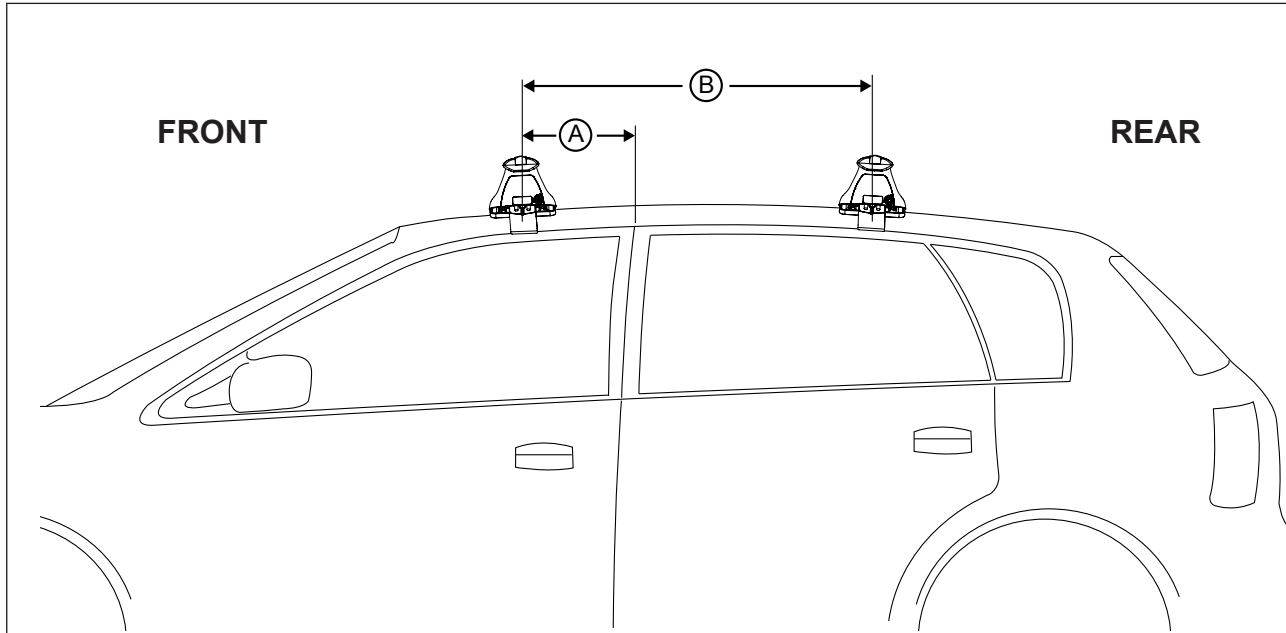

DK064 Rhino-Rack VA, Aero, Euro & HD crossbar instruction

Measurement A: CENTRE of door jamb to CENTRE arrow of leg foot plate.

Measurement B: CENTRE of Front leg foot plate arrow to CENTRE of Rear leg foot plate arrow.

Carrying capacity: Roof rack is rated to 75kg. Please refer to manufacturers handbook for your vehicles maximum roof load capacity. Always use the lower of the two figures.

VEHICLE	Date	Measurement A	Measurement B	Load Rating (includes racks 5kg/11lbs)
VW Golf R (MK6) 3dr Hatch (USA)	12-	250mm / 9,27/32"	700mm / 27,9/16"	75kg / 165lbs