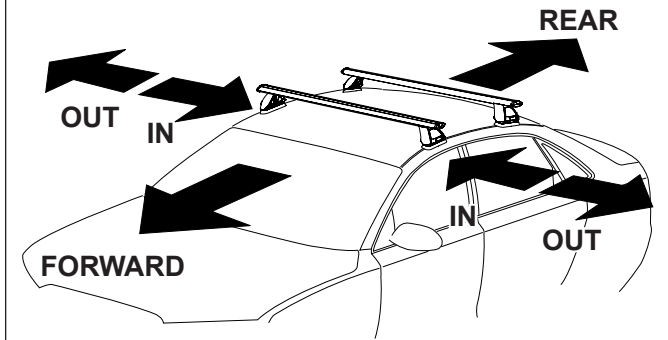

VEHICLE	Date	Measurement A	Measurement B	Load Rating (includes racks 5kg/11lbs)
Mazda 121 Metro 5dr Hatch (AU/NZ)	10/96-12/00	300mm / 11,13/16"	750mm / 29,17/32"	50kg / 110lbs
VW Golf (MK5) 3dr Hatch (AU/NZ)	07/06-09/09	250mm / 9,27/32"	700mm / 27,9/16"	75kg / 165lbs
VW Golf (MK5) 3dr Hatch (EUR)	06-09	250mm / 9,27/32"	700mm / 27,9/16"	75kg / 165lbs
VW Rabbit (MK5) 3dr Hatch (USA)	06-09	250mm / 9,27/32"	700mm / 27,9/16"	75kg / 165lbs
VW GTI (MK5) 3dr Hatch (AU/NZ)	11/06-09/09	250mm / 9,27/32"	700mm / 27,9/16"	75kg / 165lbs
VW GTI (MK5) 3dr Hatch (EUR)	06-09	250mm / 9,27/32"	700mm / 27,9/16"	75kg / 165lbs