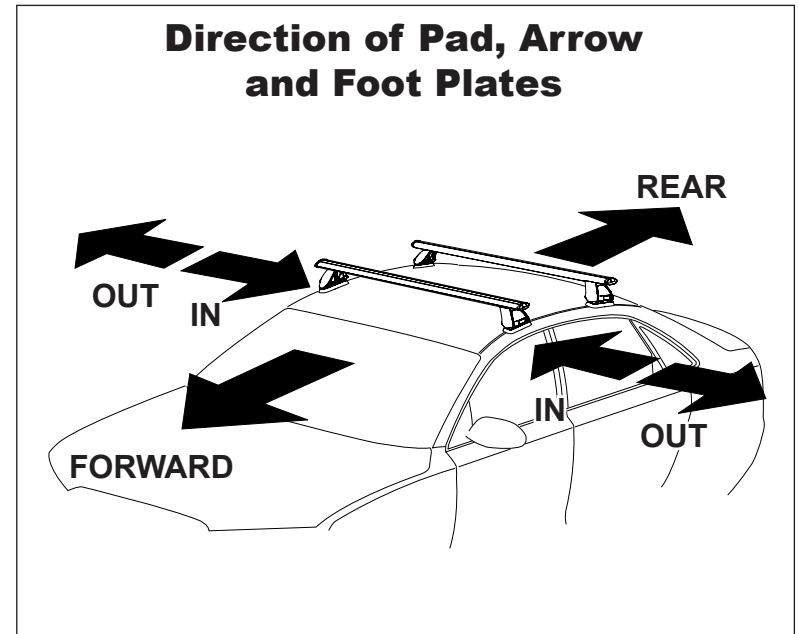

DK064 Rhino-Rack VA, Aero, Euro & HD [crossbar](#) instruction

Measurement A: CENTRE of door jamb to CENTRE arrow of leg foot plate.

Measurement B: CENTRE of Front leg foot plate arrow to CENTRE of Rear leg foot plate arrow.

Carrying capacity: Roof rack is rated to 75kg. Please refer to manufacturers handbook for your vehicles maximum roof load capacity. Always use the lower of the two figures.

VEHICLE	Date	Measurement A	Measurement B	Load Rating (includes racks 5kg/11lbs)
VW GTI (MK5) 3dr Hatch (USA)	06-09	250mm / 9,27/32"	600mm	75kg / 165lbs
VW Golf/GTI (MK6) 3dr Hatch (AU/NZ)	10/09-	250mm / 9,27/32"	700mm / 27,9/16"	75kg / 165lbs
VW Golf/GTI (MK6) 3dr Hatch (EUR)	09-	250mm / 9,27/32"	700mm / 27,9/16"	75kg / 165lbs
VW Golf/GTI (MK6) 3dr Hatch (USA)	10-	250mm / 9,27/32"	700mm / 27,9/16"	75kg / 165lbs
VW Golf R (MK6) 3dr Hatch (AU/NZ)	06/10-	250mm / 9,27/32"	700mm / 27,9/16"	75kg / 165lbs
VW Golf R (MK6) 3dr Hatch (EUR)	10-	250mm / 9,27/32"	700mm / 27,9/16"	75kg / 165lbs