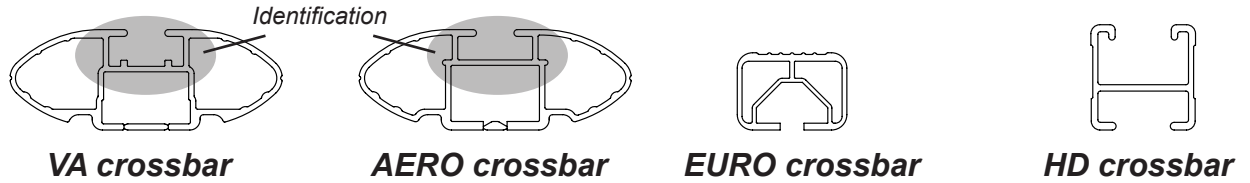

**IDENTIFICATION CHART**

Vehicle	Date	Crossbar	FRONT CROSSBAR					REAR CROSSBAR				
			Front Right Pad/ Clamp	Front Left Pad/ Clamp	Measurement strip length per side	Measurement strip length per side	Measurement Distance ( x )	Foot plate arrow direction	Rear Right Pad/ Clamp	Rear Left Pad/ Clamp	Measurement strip length per side	Measurement strip length per side
Kia Rio 5dr Hatch	01/00-07/05	1180mm	M366 SUB0146	160mm	105mm	888mm / 34,31/32"	IN	M368 SUB0145	161mm	106mm	890mm / 35,3/64"	IN
			Arrow FORWARD					Arrow OUT				
Kia Rio Cinco 5dr Hatch	00-05	1180mm	M366 SUB0146	160mm	105mm	888mm / 34,31/32"	IN	M368 SUB0145	161mm	106mm	890mm / 35,3/64"	IN
			Arrow FORWARD					Arrow OUT				
Kia Rio RX-V 5dr Hatch	00-05	1180mm	M366 SUB0146	160mm	105mm	888mm / 34,31/32"	IN	M368 SUB0145	161mm	106mm	890mm / 35,3/64"	IN
			Arrow FORWARD					Arrow OUT				
VW Jetta MkV 4dr Sedan	05-10	1260mm	M366 SUB0146	180mm	67mm	1008mm / 39,11/16"	OUT	M368 SUB0145	168mm	55mm	984mm / 38,47/64"	OUT
			Arrow FORWARD					Arrow OUT				
VW Jetta MkV 4dr Sedan (AU/ NZ)	02/06-07/11	1260mm	M366 SUB0146	180mm	67mm	1008mm / 39,11/16"	OUT	M368 SUB0145	168mm	55mm	984mm / 38,47/64"	OUT
			Arrow FORWARD					Arrow OUT				

# DK055 Rhino-Rack VA, Aero, Euro & HD crossbar instruction

**Measurement A:** CENTRE of door jamb to CENTRE arrow of leg foot plate.

**Measurement B:** CENTRE of Front leg foot plate arrow to CENTRE of Rear leg foot plate arrow.