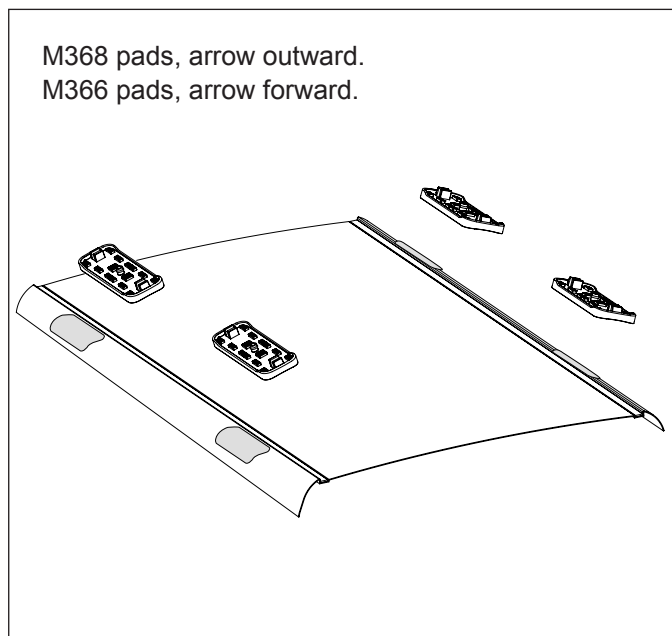

DK055 Rhino-Rack VA, Aero, Euro & HD crossbar instruction

Measurement A: CENTRE of door jamb to CENTRE arrow of leg foot plate.

Measurement B: CENTRE of Front leg foot plate arrow to CENTRE of Rear leg foot plate arrow.

Carrying capacity: Roof rack is rated to 75kg. Please refer to manufacturers handbook for your vehicles maximum roof load capacity. Always use the lower of the two figures.

VEHICLE	Date	Measurement A	Measurement B	Load Rating (includes racks 5kg/11lbs)
Kia Rio 5dr Hatch	01/00-07/05	210mm / 8,17/64"	700mm / 27,9/16"	60kg / 132lbs
Kia Rio Cinco 5dr Hatch	00-05	210mm / 8,17/64"	700mm / 27,9/16"	60kg / 132lbs
Kia Rio RX-V 5dr Hatch	00-05	210mm / 8,17/64"	700mm / 27,9/16"	60kg / 132lbs
VW Jetta MkV 4dr Sedan	05-10	300mm / 11,13/16"	800mm / 31,1/2"	75kg / 165lbs
VW Jetta MkV 4dr Sedan (AU/NZ)	02/06-07/11	300mm / 11,13/16"	800mm / 31,1/2"	75kg / 165lbs