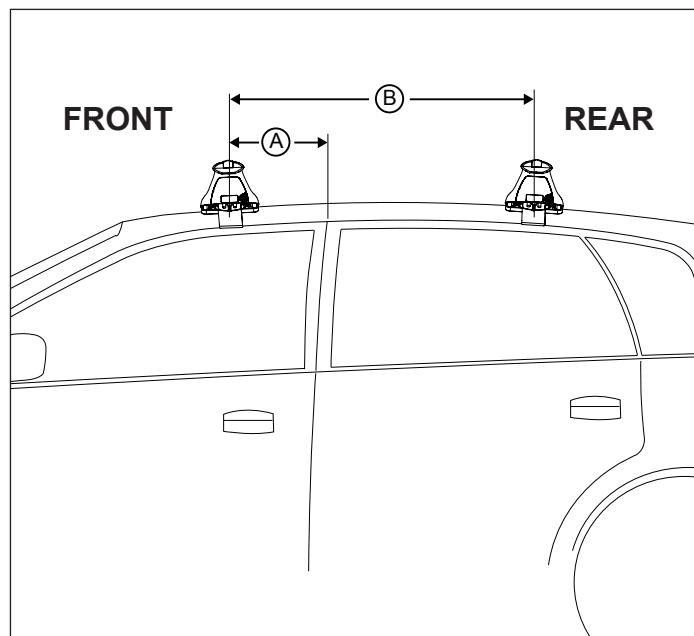

DK055 Rhino-Rack VA, Aero, Euro & HD crossbar instruction

Measurement A: CENTRE of door jamb to CENTRE arrow of leg foot plate.

Measurement B: CENTRE of Front leg foot plate arrow to CENTRE of Rear leg foot plate arrow.

Carrying capacity: Roof rack is rated to 75kg. Please refer to manufacturers handbook for your vehicles maximum roof load capacity. Always use the lower of the two figures.

VEHICLE	Date	Measurement A	Measurement B	Load Rating (includes racks 5kg/11lbs)
Kia Rio 5dr Hatch	01/00-07/05	210mm / 8,17/64"	700mm / 27,9/16"	60kg / 132lbs
Kia Rio Cinco 5dr Hatch	00-05	210mm / 8,17/64"	700mm / 27,9/16"	60kg / 132lbs
Kia Rio RX-V 5dr Hatch	00-05	210mm / 8,17/64"	700mm / 27,9/16"	60kg / 132lbs
VW Jetta MkV 4dr Sedan	05-10	300mm / 11,13/16"	800mm / 31,1/2"	75kg / 165lbs
VW Jetta MkV 4dr Sedan (AU/NZ)	02/06-07/11	300mm / 11,13/16"	800mm / 31,1/2"	75kg / 165lbs