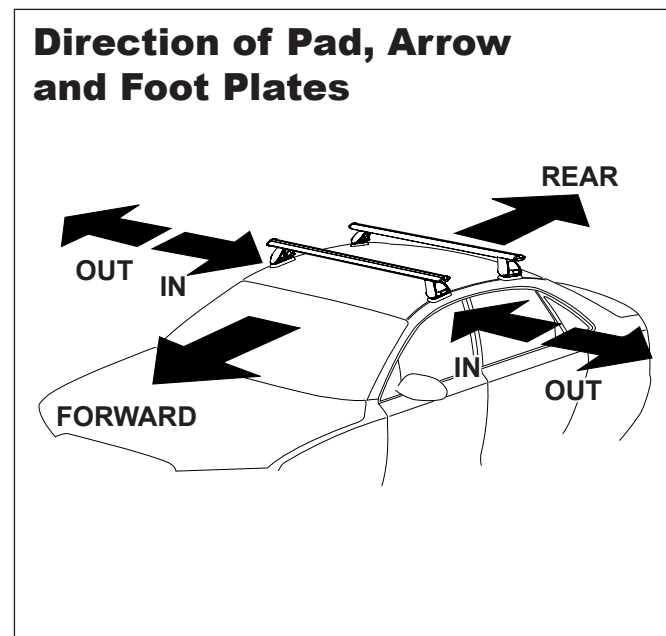

DK055 Rhino-Rack VA, Aero, Euro & HD crossbar instruction

Measurement A: CENTRE of door jamb to CENTRE arrow of leg foot plate.

Measurement B: CENTRE of Front leg foot plate arrow to CENTRE of Rear leg foot plate arrow.

Carrying capacity: Roof rack is rated to 75kg. Please refer to manufacturers handbook for your vehicles maximum roof load capacity. Always use the lower of the two figures.

VEHICLE	Date	Measurement A	Measurement B	Load Rating (includes racks 5kg/11lbs)
Kia Rio 5dr Hatch	01/00-07/05	210mm / 8,17/64"	700mm / 27,9/16"	60kg / 132lbs
Kia Rio Cinco 5dr Hatch	00-05	210mm / 8,17/64"	700mm / 27,9/16"	60kg / 132lbs
Kia Rio RX-V 5dr Hatch	00-05	210mm / 8,17/64"	700mm / 27,9/16"	60kg / 132lbs
VW Jetta MkV 4dr Sedan	05-10	300mm / 11,13/16"	800mm / 31,1/2"	75kg / 165lbs
VW Jetta MkV 4dr Sedan (AU/NZ)	02/06-07/11	300mm / 11,13/16"	800mm / 31,1/2"	75kg / 165lbs