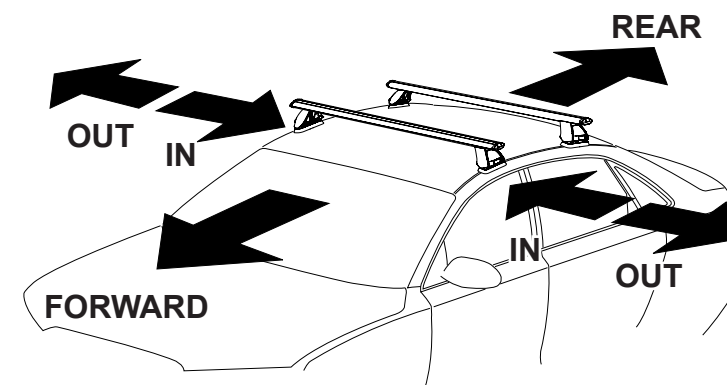

Direction of Pad, Arrow and Foot Plates

VEHICLE	Date	Measurement A	Measurement B	Load Rating (includes racks 5kg/11lbs)
BMW 1 Series E87 5dr Hatch	04-11	300mm / 11,13/16"	750mm / 29,17/32"	75kg / 165lbs
Daewoo Nubira J100/J150 4dr Sedan	06/97-05/03	300mm / 11,13/16"	650mm / 25,19/32"	75kg / 165lbs
Mazda 626 4dr Sedan	07/97-08/02	250mm / 9,27/32"	700mm / 27,9/16"	75kg / 165lbs
Mazda 626 5dr Hatch	07/97-08/02	300mm / 11,13/16"	700mm / 27,9/16"	75kg / 165lbs
Mitsubishi Lancer 4dr Sedan	07/96-09/02	300mm / 11,13/16"	700mm / 27,9/16"	75kg / 165lbs
Suzuki Liana 5dr Hatch	10/01-08/07	300mm / 11,13/16"	750mm / 29,17/32"	75kg / 165lbs