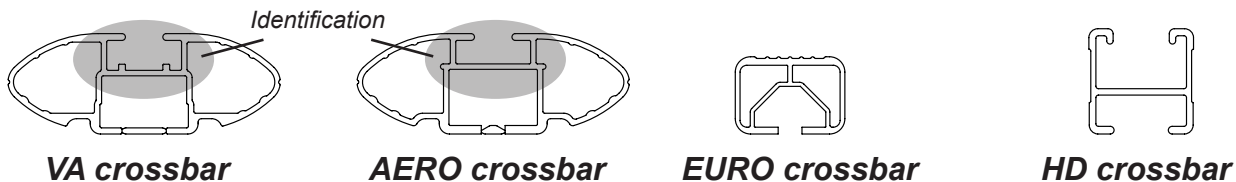

DK048 Rhino-Rack VA, Aero, Euro & HD crossbar instruction

IDENTIFICATION CHART

Vehicle	Date	Crossbar	FRONT CROSSBAR					REAR CROSSBAR						
			Front Right Pad/Clamp	Front Left Pad/Clamp	Measurement strip length per side	Measurement strip length per side	Measurement Distance (x)	Foot plate arrow direction	Rear Right Pad/Clamp	Rear Left Pad/Clamp	Measurement strip length per side	Measurement strip length per side	Measurement Distance (x)	Foot plate arrow direction
Suzuki Liana 5dr Hatch	10/01-08/07	1180mm	M367 SUB0144	209mm	154mm	986mm / 38,13/16"	OUT	M367 SUB0144	194mm	139mm	956mm / 37,41/64"	OUT		
			Arrow FORWARD					Arrow FORWARD						
Suzuki Aerio 5dr Hatch	02-07	1180mm	M367 SUB0144	209mm	154mm	986mm / 38,13/16"	OUT	M367 SUB0144	194mm	139mm	956mm / 37,41/64"	OUT		
			Arrow FORWARD					Arrow FORWARD						
Suzuki Liana 4dr Sedan	10/01-08/07	1180mm	M367 SUB0144	209mm	154mm	984mm / 38,3/4"	OUT	M367 SUB0144	203mm	148mm	974mm / 38,11/32"	OUT		
			Arrow FORWARD					Arrow FORWARD						
Suzuki Aerio 4dr Sedan	02-06	1180mm	M367 SUB0144	209mm	154mm	984mm / 38,3/4"	OUT	M367 SUB0144	203mm	148mm	974mm / 38,11/32"	OUT		
			Arrow FORWARD					Arrow FORWARD						
Mitsubishi Challenger PA 4WD	09/98-11/09	1260mm	M367 SUB0144	174mm	61mm	996mm / 39,7/32"	OUT	M367 SUB0144	173mm	60mm	994mm / 39,9/64"	OUT		
			Arrow FORWARD					Arrow FORWARD