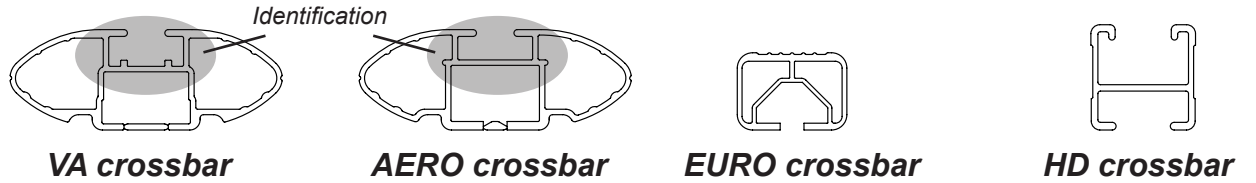

IDENTIFICATION CHART

Vehicle	Date	Crossbar	FRONT CROSSBAR					REAR CROSSBAR				
			Front Right Pad/Clamp	Front Left Pad/Clamp	Measurement strip length per side	Measurement strip length per side	Measurement Distance (x)	Foot plate arrow direction	Rear Right Pad/Clamp	Rear Left Pad/Clamp	Measurement strip length per side	Measurement strip length per side
BMW 1 Series E87 5dr Hatch	04-11	1180mm	M367 SUB0144	207mm	152mm	982mm / 38,21/32"	OUT	M367 SUB0144	197mm	142mm	962mm / 37,7/8"	OUT
			Arrow FORWARD					Arrow FORWARD				
Daewoo Nubira J100/J150 4dr Sedan	06/97-05/03	1180mm	M367 SUB0144	162mm	107mm	892mm / 35,1/8"	OUT	M367 SUB0144	153mm	98mm	874mm / 34,13/32"	OUT
			Arrow FORWARD					Arrow FORWARD				
Mazda 626 4dr Sedan	07/97-08/02	1180mm	M367 SUB0144	207mm	152mm	982mm / 38,21/32"	OUT	M367 SUB0144	205mm	150mm	978mm / 38,1/2"	OUT
			Arrow FORWARD					Arrow FORWARD				
Mazda 626 5dr Hatch	07/97-08/02	1180mm	M367 SUB0144	208mm	153mm	984mm / 38,3/4"	OUT	M367 SUB0144	204mm	149mm	976mm / 38,27/64"	OUT
			Arrow FORWARD					Arrow FORWARD				
Mitsubishi Lancer 4dr Sedan	07/96-09/02	1180mm	M367 SUB0144	147mm	92mm	862mm / 33,15/16"	OUT	M367 SUB0144	157mm	102mm	882mm / 34,23/32"	OUT
			Arrow FORWARD					Arrow FORWARD				