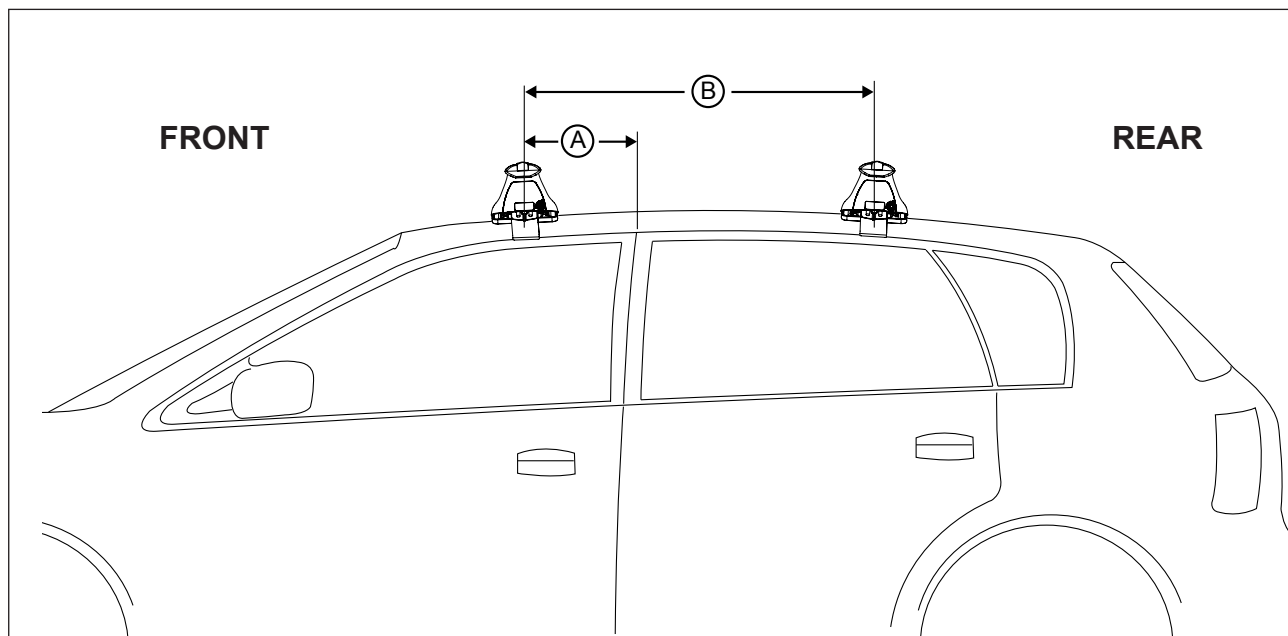

DK048 Rhino-Rack VA, Aero, Euro & HD crossbar instruction

Measurement A: CENTRE of door jamb to CENTRE arrow of leg foot plate.

Measurement B: CENTRE of Front leg foot plate arrow to CENTRE of Rear leg foot plate arrow.

Carrying capacity: Roof rack is rated to 75kg. Please refer to manufacturers handbook for your vehicles maximum roof load capacity. Always use the lower of the two figures.

VEHICLE	Date	Measurement A	Measurement B	Load Rating (includes racks 5kg/ 11lbs)
Mitsubishi Shogun Sport 4WD	09/98-11/09	250mm / 9,27/32"	900mm / 35,7/16"	75kg / 165lbs