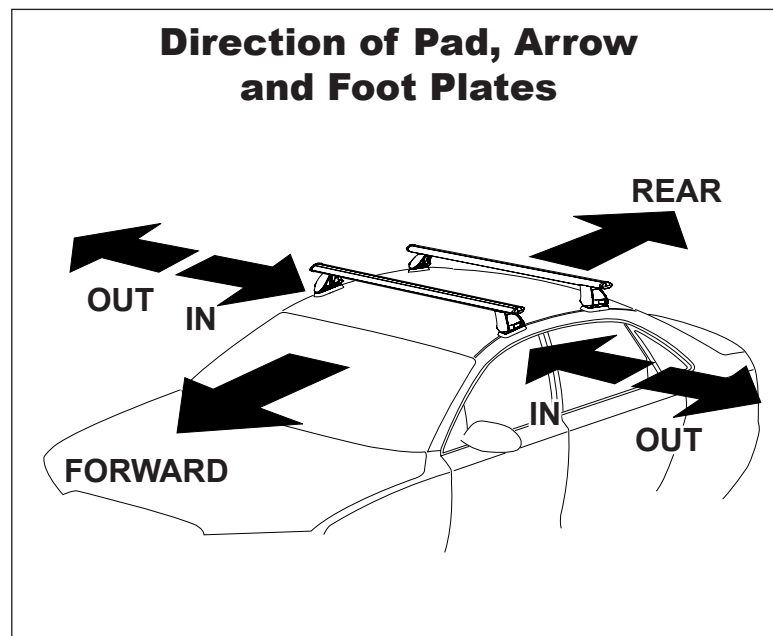

DK048 Rhino-Rack VA, Aero, Euro & HD crossbar instruction

Measurement A: CENTRE of door jamb to CENTRE arrow of leg foot plate.

Measurement B: CENTRE of Front leg foot plate arrow to CENTRE of Rear leg foot plate arrow.

Carrying capacity: Roof rack is rated to 75kg. Please refer to manufacturers handbook for your vehicles maximum roof load capacity. Always use the lower of the two figures.

VEHICLE	Date	Measurement A	Measurement B	Load Rating (includes racks 5kg/ 11lbs)
Mitsubishi Shogun Sport 4WD	09/98-11/09	250mm / 9,27/32"	900mm / 35,7/16"	75kg / 165lbs