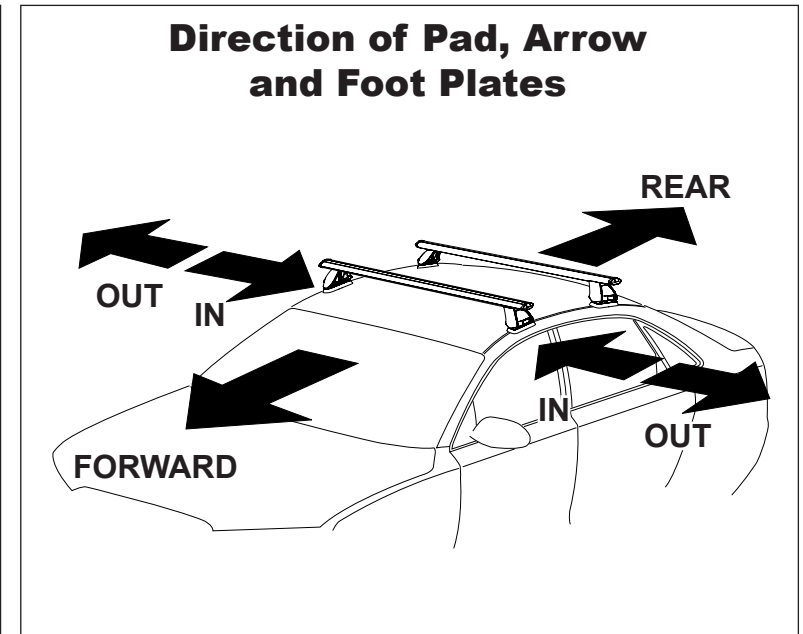

DK048 Rhino-Rack VA, Aero, Euro & HD [crossbar](#) instruction

Measurement A: CENTRE of door jamb to CENTRE arrow of leg foot plate.

Measurement B: CENTRE of Front leg foot plate arrow to CENTRE of Rear leg foot plate arrow.

Carrying capacity: Roof rack is rated to 75kg. Please refer to manufacturers handbook for your vehicles maximum roof load capacity. Always use the lower of the two figures.

VEHICLE	Date	Measurement A	Measurement B	Load Rating (includes racks 5kg/11lbs)
Suzuki Aerio 5dr Hatch	02-07	300mm / 11,13/16"	750mm / 29,17/32"	75kg / 165lbs
Suzuki Liana 4dr Sedan	10/01-08/07	300mm / 11,13/16"	750mm / 29,17/32"	75kg / 165lbs
Suzuki Aerio 4dr Sedan	02-06	300mm / 11,13/16"	750mm / 29,17/32"	75kg / 165lbs
Mitsubishi Challenger PA 4WD	09/98-11/09	250mm / 9,27/32"	900mm / 35,7/16"	75kg / 165lbs
Mitsubishi Montero Sport 4WD	97-04	250mm / 9,27/32"	900mm / 35,7/16"	75kg / 165lbs
Mitsubishi Pajero Sport 4WD	09/98-11/09	250mm / 9,27/32"	900mm / 35,7/16"	75kg / 165lbs