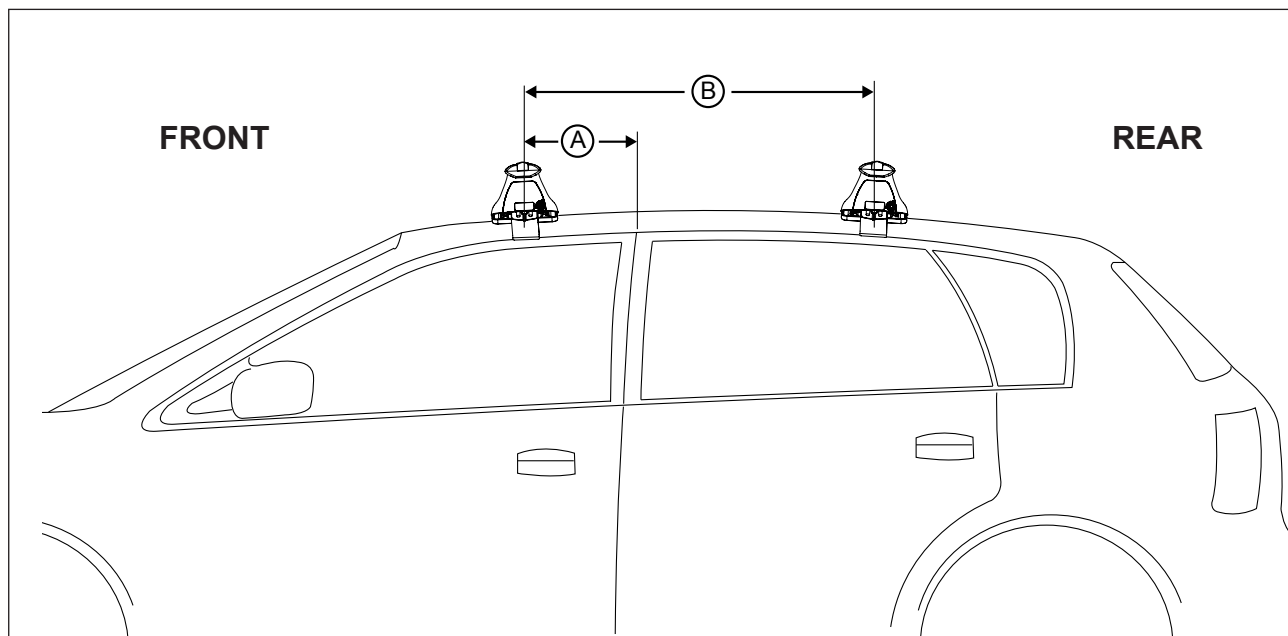

DK048 Rhino-Rack VA, Aero, Euro & HD crossbar instruction

Measurement A: CENTRE of door jamb to CENTRE arrow of leg foot plate.

Measurement B: CENTRE of Front leg foot plate arrow to CENTRE of Rear leg foot plate arrow.

Carrying capacity: Roof rack is rated to 75kg. Please refer to manufacturers handbook for your vehicles maximum roof load capacity. Always use the lower of the two figures.