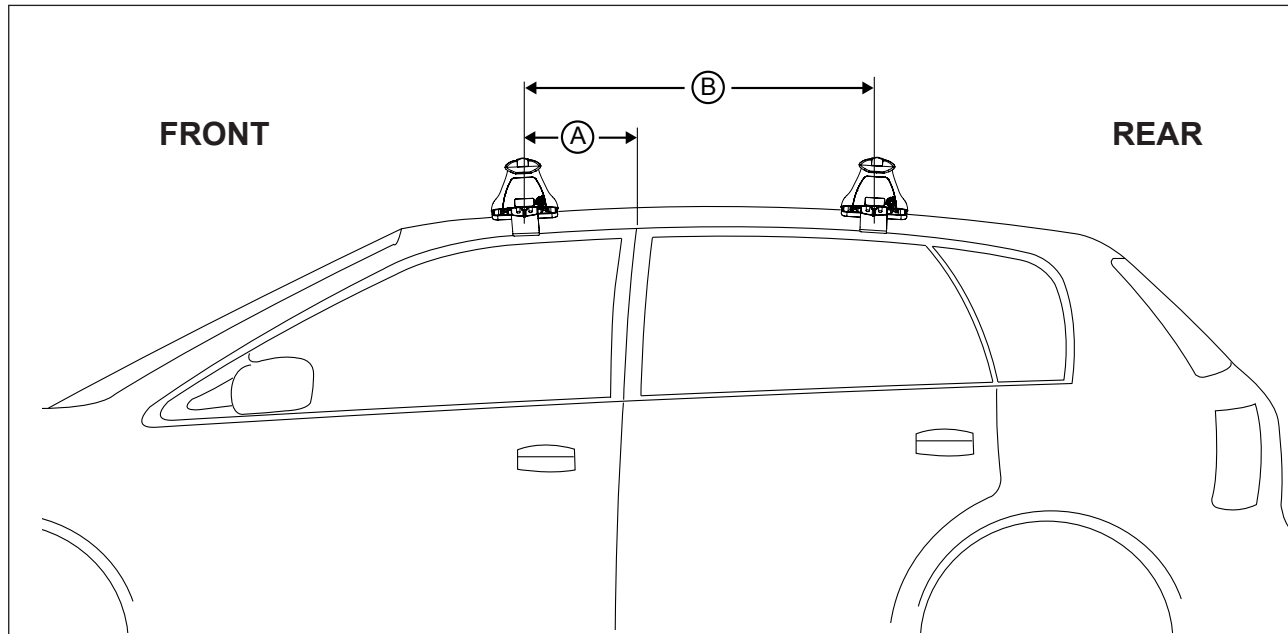

DK048 Rhino-Rack VA, Aero, Euro & HD [crossbar](#) instruction

Measurement A: CENTRE of door jamb to CENTRE arrow of leg foot plate.

Measurement B: CENTRE of Front leg foot plate arrow to CENTRE of Rear leg foot plate arrow.

Carrying capacity: Roof rack is rated to 75kg. Please refer to manufacturers handbook for your vehicles maximum roof load capacity. Always use the lower of the two figures.

VEHICLE	Date	Measurement A	Measurement B	Load Rating (includes racks 5kg/11lbs)
Suzuki Aerio 5dr Hatch	02-07	300mm / 11,13/16"	750mm / 29,17/32"	75kg / 165lbs
Suzuki Liana 4dr Sedan	10/01-08/07	300mm / 11,13/16"	750mm / 29,17/32"	75kg / 165lbs
Suzuki Aerio 4dr Sedan	02-06	300mm / 11,13/16"	750mm / 29,17/32"	75kg / 165lbs
Mitsubishi Challenger PA 4WD	09/98-11/09	250mm / 9,27/32"	900mm / 35,7/16"	75kg / 165lbs
Mitsubishi Montero Sport 4WD	97-04	250mm / 9,27/32"	900mm / 35,7/16"	75kg / 165lbs
Mitsubishi Pajero Sport 4WD	09/98-11/09	250mm / 9,27/32"	900mm / 35,7/16"	75kg / 165lbs