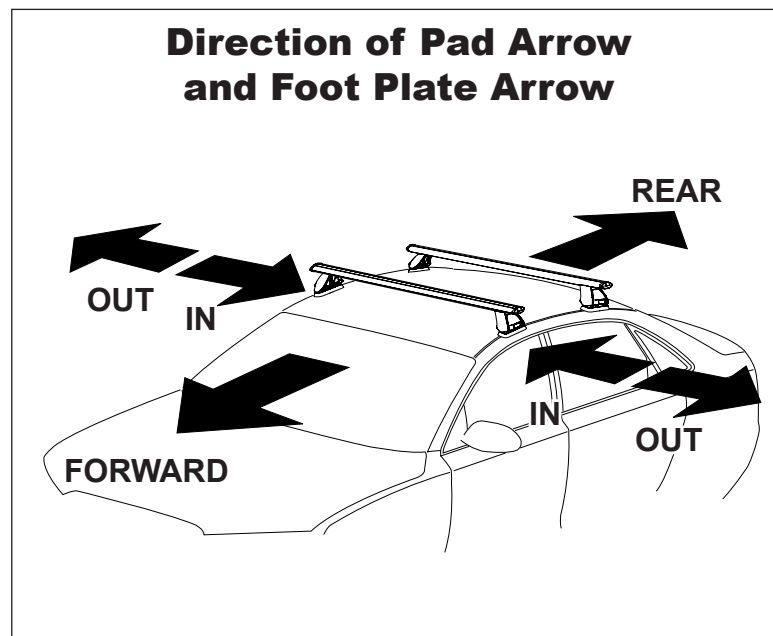

DK047 Rhino-Rack VA, Aero, Euro & HD crossbar instruction

Measurement A: CENTRE of door jamb to CENTRE arrow of leg foot plate.

Measurement B: CENTRE of Front leg foot plate arrow to CENTRE of Rear leg foot plate arrow.

Carrying capacity: Roof rack is rated to 75kg. Please refer to manufacturers handbook for your vehicles maximum roof load capacity. Always use the lower of the two figures.

VEHICLE	Date	Measurement A	Measurement B	Load Rating (includes racks 5kg/11lbs)
Nissan Tiida 5dr hatch	02/06 - 01/13	250mm / 9,27/32"	700mm / 27,9/16"	75kg / 165lbs
Nissan Tiida 4dr sedan	02/06 - 01/13	250mm / 9,27/32"	700mm / 27,9/16"	75kg / 165lbs
Nissan Versa 5dr hatch	07 - 12	250mm / 9,27/32"	700mm / 27,9/16"	75kg / 165lbs
Nissan Versa 4dr sedan	07 - 11	250mm / 9,27/32"	700mm / 27,9/16"	75kg / 165lbs