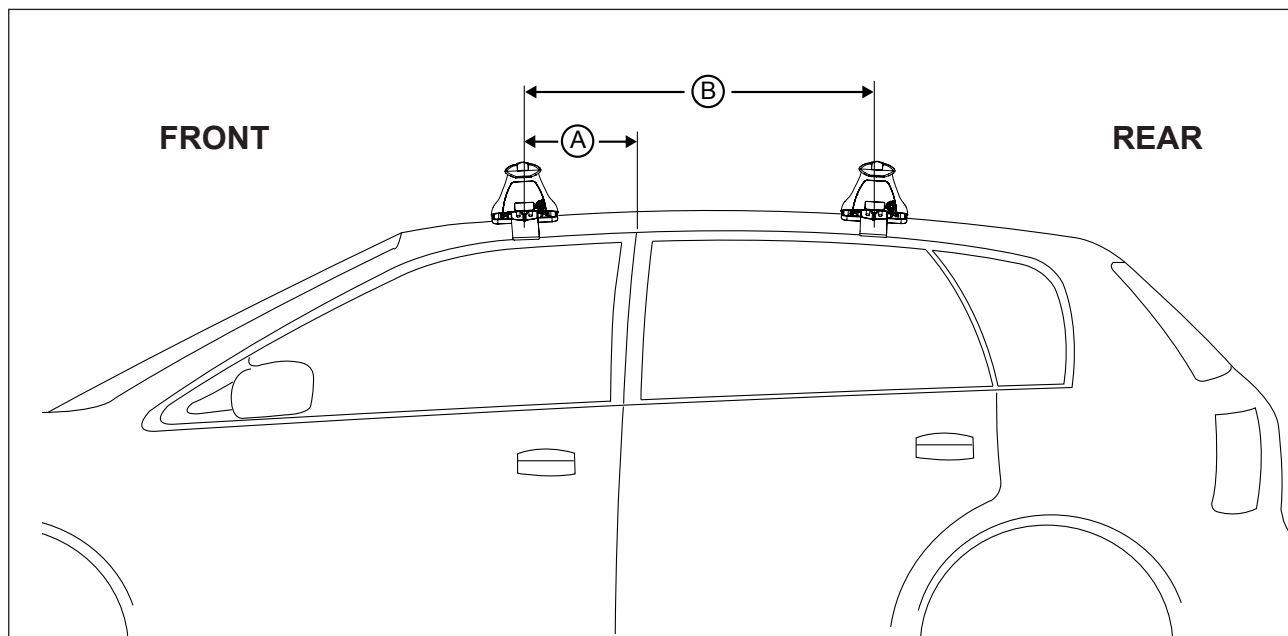

DK047 Rhino-Rack VA, Aero, Euro & HD crossbar instruction

Measurement A: CENTRE of door jamb to CENTRE arrow of leg foot plate.

Measurement B: CENTRE of Front leg foot plate arrow to CENTRE of Rear leg foot plate arrow.

Carrying capacity: Roof rack is rated to 75kg. Please refer to manufacturers handbook for your vehicles maximum roof load capacity. Always use the lower of the two figures.

VEHICLE	Date	Measurement A	Measurement B	Load Rating (includes racks 5kg/11lbs)
Nissan Tiida 5dr hatch	02/06 - 01/13	250mm / 9,27/32"	700mm / 27,9/16"	75kg / 165lbs
Nissan Tiida 4dr sedan	02/06 - 01/13	250mm / 9,27/32"	700mm / 27,9/16"	75kg / 165lbs
Nissan Versa 5dr hatch	07 - 12	250mm / 9,27/32"	700mm / 27,9/16"	75kg / 165lbs
Nissan Versa 4dr sedan	07 - 11	250mm / 9,27/32"	700mm / 27,9/16"	75kg / 165lbs