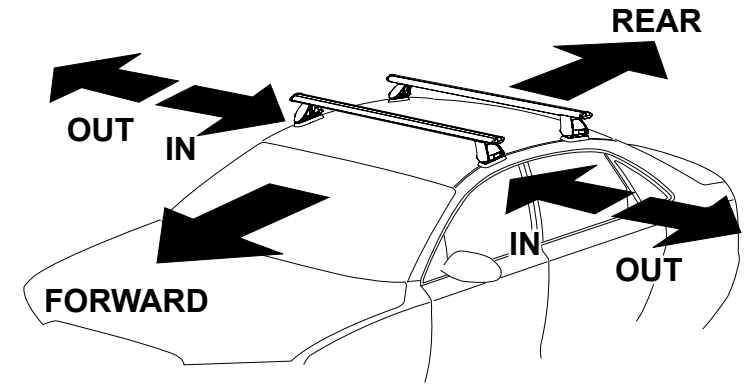

Direction of Pad & Foot Plate Arrows

VEHICLE	Date	Measurement A	Measurement B	Load Rating (includes racks 5kg/ 11lbs)
BMW 5 Series 4dr Sedan E60	03-10	250mm / 9,27/32"	710mm / 27,61/64"	75kg / 165lbs
Dodge Avenger 4dr Sedan	08-	300mm / 11,13/16"	700mm / 27,9/16"	75kg / 165lbs
Toyota Tacoma 4dr Access Cab	05-	280mm / 11,1/32"	650mm / 25,19/32"	75kg / 165lbs
Toyota Tacoma 2dr Reg. Cab	05-	280mm / 11,1/32"	N/A	30kg / 66lbs