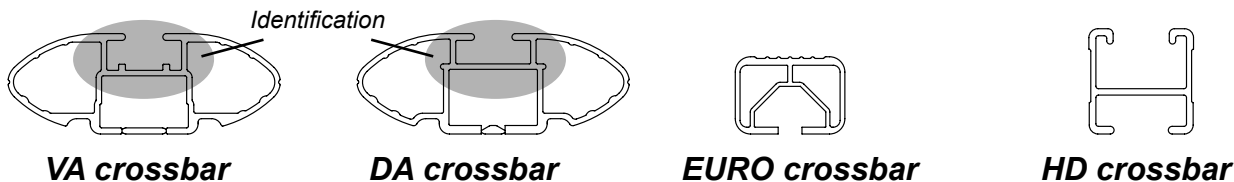

DK046/DK046H Rhino-Rack VA, DA, Euro & HD Crossbar instruction

IDENTIFICATION CHART

Vehicle	Date	Crossbar	FRONT CROSSBAR					REAR CROSSBAR				
			Front Right Pad/Clamp	Front Left Pad/Clamp	Measurement strip length per side	Measurement strip length per side	Measurement Distance (x)	Foot plate arrow direction	Rear Right Pad/Clamp	Rear Left Pad/Clamp	Measurement strip length per side	Measurement strip length per side
Ford Fiesta 5dr Hatch	09-	1180mm	M366 SUB0144	199mm	144mm	966mm / 38,1/32"	OUT	M366 SUB0144	175mm	120mm	918mm / 36,9/64"	OUT
			Pad Arrow FORWARD					Pad Arrow FORWARD				
BMW 5 Series 4dr Sedan E60	03-10	1260mm	M366 SUB0144	184mm	71mm	1016mm / 40"	OUT	M366 SUB0144	185mm	72mm	1018mm / 40,5/64"	OUT
			Pad Arrow FORWARD					Pad Arrow FORWARD				
Dodge Avenger 4dr Sedan	08-	1260mm	M366 SUB0144	194mm	81mm	1036mm / 40,25/32"	OUT	M366 SUB0144	189mm	76mm	1026mm / 40,25/64"	OUT
			Pad Arrow FORWARD					Pad Arrow FORWARD				
Toyota Tacoma 4dr Access Cab	05-	1375mm	M366 SUB0144	163mm	108mm	1089mm / 42,7/8"	OUT	M366 SUB0144	153mm	98mm	1069mm / 42,3/32"	OUT
			Pad Arrow FORWARD					Pad Arrow FORWARD				
Toyota Tacoma 2dr Reg. Cab	05-	1375mm	M366 SUB0144	164mm	109mm	1091mm / 42,61/64"	OUT	M366 SUB0144	N/A	N/A	N/A	N/A
			Pad Arrow FORWARD					Pad Arrow FORWARD				