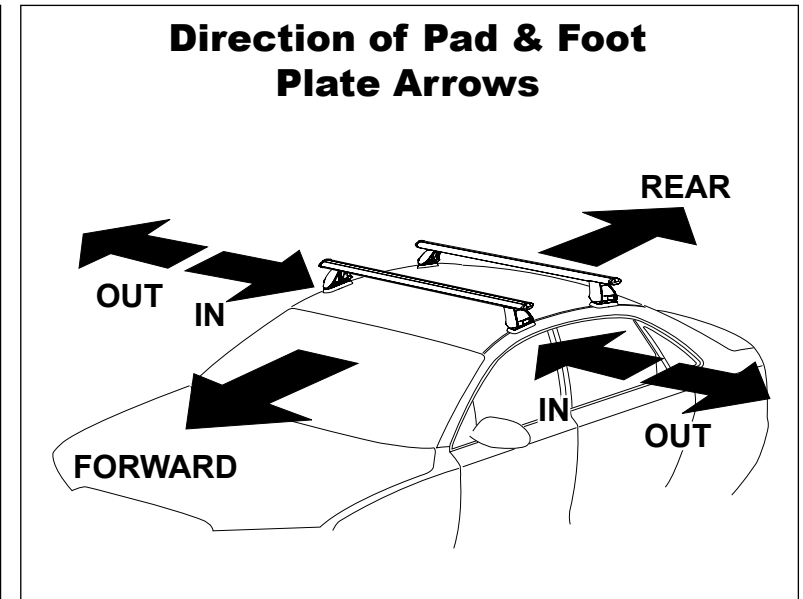

DK046/DK046H Rhino-Rack VA, DA, Euro & HD [Crossbar](#) instruction

Measurement A: CENTRE of door jamb to CENTRE arrow of leg foot plate.

Measurement B: CENTRE of Front leg foot plate arrow to CENTRE of Rear leg foot plate arrow.

Carrying capacity: Roof rack is rated to 75kg. Please refer to manufacturers handbook for your vehicles maximum roof load capacity. Always use the lower of the two figures.

VEHICLE	Date		Measurement A	Measurement B	Load Rating (includes racks 5kg/ 11lbs)
Audi A3 5dr Hatch	04-12		300mm / 11,13/16"	750mm / 29,17/32"	75kg / 165lbs
Holden Jackaroo 4dr Wagon	03/98-02/01		250mm / 9,27/32"	850mm / 33,15/32"	75kg / 165lbs
Suzuki APV Van	06/05-		200mm / 7,7/8"	900mm / 35,7/16"	75kg / 165lbs
Mitsubishi Grandis 4dr Wagon	07/06-11		50mm / 1,31/32"	750mm / 29,17/32"	60kg / 132lbs
Kia Rondo/Carens 4dr Wagon	USA 07-12	AU/NZ 04/08-04/13	200mm / 7,7/8"	750mm / 29,17/32"	75kg / 165lbs
Ford Fiesta 5dr Hatch	09-		250mm / 9,27/32"	750mm / 29,17/32"	50kg / 110lbs