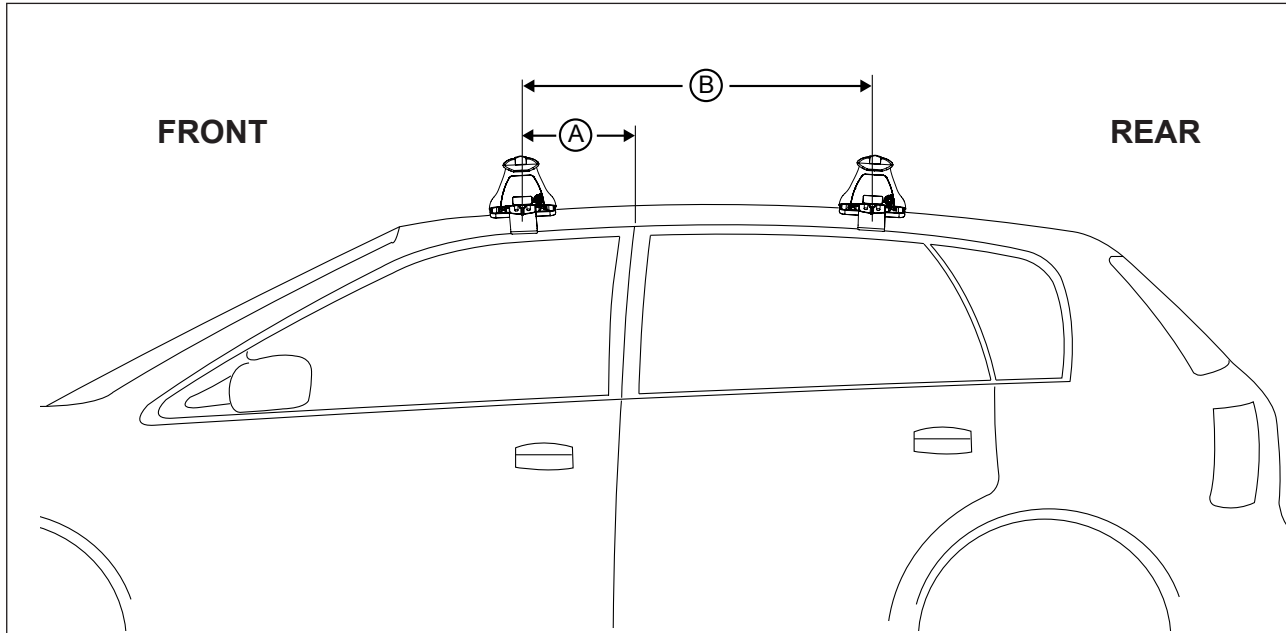

DK041 Rhino-Rack VA, Aero, Euro & HD crossbar instruction

Measurement A: CENTRE of door jamb to CENTRE arrow of leg foot plate.

Measurement B: CENTRE of Front leg foot plate arrow to CENTRE of Rear leg foot plate arrow.

Carrying capacity: Roof rack is rated to 75kg. Please refer to manufacturers handbook for your vehicles maximum roof load capacity. Always use the lower of the two figures.

VEHICLE	Date	Measurement A	Measurement B	Load Rating (includes racks 5kg/11lbs)
Mazda 3 5dr Hatch	01/04-03/09	300mm / 11,13/16"	700mm / 27,9/16"	75kg / 165lbs
Hyundai Santa Fe 5dr SUV 2nd Gen	2006-2012	140mm / 5,33/64"	700mm / 27,9/16"	75kg / 165lbs
Nissan Altima 4dr Sedan 3rd Gen	2002-2006	300mm / 11,13/16"	700mm / 27,9/16"	75kg / 165lbs