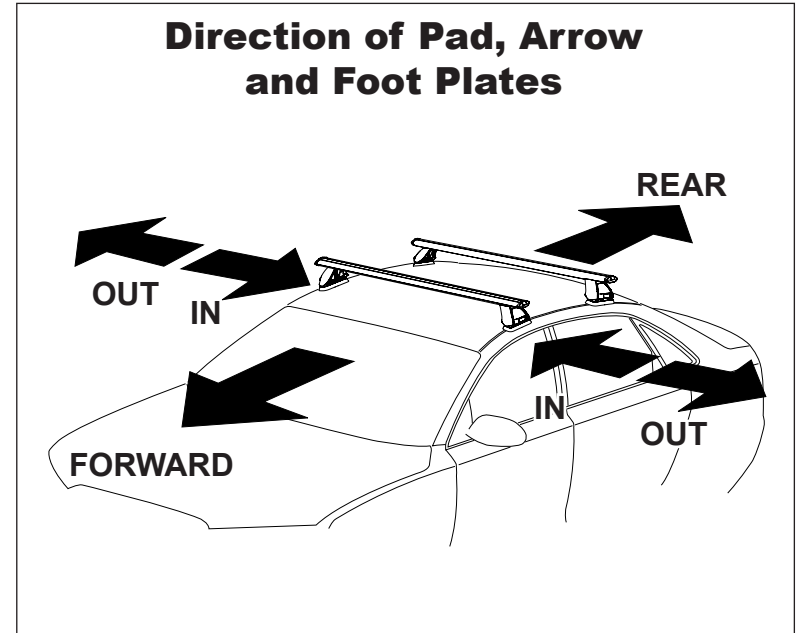

DK041 Rhino-Rack VA, Aero, Euro & HD crossbar instruction

Measurement A: CENTRE of door jamb to CENTRE arrow of leg foot plate.

Measurement B: CENTRE of Front leg foot plate arrow to CENTRE of Rear leg foot plate arrow.

Carrying capacity: Roof rack is rated to 75kg. Please refer to manufacturers handbook for your vehicles maximum roof load capacity. Always use the lower of the two figures.

VEHICLE	Date	Measurement A	Measurement B	Load Rating (includes racks 5kg/11lbs)
Mazda 3 5dr Hatch	01/04-03/09	300mm / 11,13/16"	700mm / 27,9/16"	75kg / 165lbs
Hyundai Santa Fe 5dr SUV 2nd Gen	2006-2012	140mm / 5,33/64"	700mm / 27,9/16"	75kg / 165lbs
Nissan Altima 4dr Sedan 3rd Gen	2002-2006	300mm / 11,13/16"	700mm / 27,9/16"	75kg / 165lbs