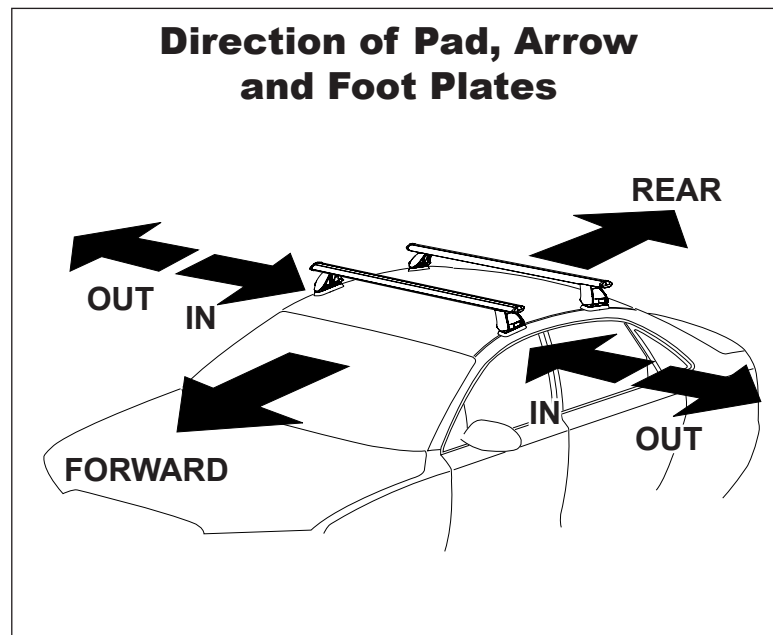

DK030 Rhino-Rack VA, Aero, Euro & HD crossbar instruction

Measurement A: CENTRE of door jamb to CENTRE arrow of leg foot plate.

Measurement B: CENTRE of Front leg foot plate arrow to CENTRE of Rear leg foot plate arrow.

Carrying capacity: Roof rack is rated to 75kg. Please refer to manufacturers handbook for your vehicles maximum roof load capacity. Always use the lower of the two figures.

VEHICLE	Date	Measurement A	Measurement B	Load Rating (includes racks 5kg/11lbs)
Honda Accord 4dr Sedan	03-07	250mm / 9,27/32"	750mm / 29,17/32"	75kg / 165lbs
Subaru Impreza 5dr Hatch	07-11	150mm / 5,29/32"	650mm / 25,19/32"	75kg / 165lbs
Subaru Impreza 4dr Sedan	09-	150mm / 5,29/32"	650mm / 25,19/32"	50kg / 110lbs