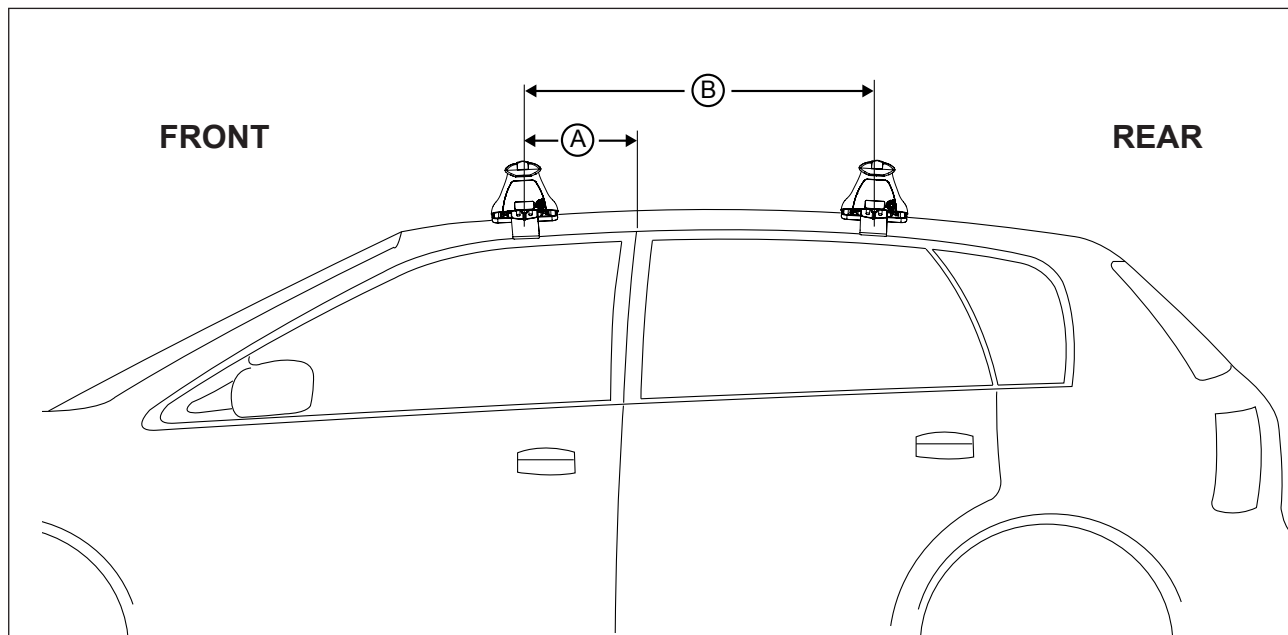

DK030 Rhino-Rack VA, Aero, Euro & HD crossbar instruction

Measurement A: CENTRE of door jamb to CENTRE arrow of leg foot plate.

Measurement B: CENTRE of Front leg foot plate arrow to CENTRE of Rear leg foot plate arrow.

Carrying capacity: Roof rack is rated to 75kg. Please refer to manufacturers handbook for your vehicles maximum roof load capacity. Always use the lower of the two figures.

VEHICLE	Date	Measurement A	Measurement B	Load Rating (includes racks 5kg/11lbs)
Honda Accord 4dr Sedan	03-07	250mm / 9,27/32"	750mm / 29,17/32"	75kg / 165lbs
Subaru Impreza 5dr Hatch	07-11	150mm / 5,29/32"	650mm / 25,19/32"	75kg / 165lbs
Subaru Impreza 4dr Sedan	09-	150mm / 5,29/32"	650mm / 25,19/32"	50kg / 110lbs