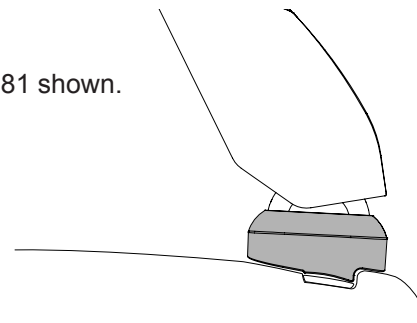

DK027 Rhino-Rack VA, Aero, Euro & HD crossbar instruction

Measurement A: CENTRE of door jamb to CENTRE arrow of leg foot plate.

Measurement B: CENTRE of Front leg foot plate arrow to CENTRE of Rear leg foot plate arrow.

Carrying capacity: Roof rack is rated to 75kg. Please refer to manufacturers handbook for your vehicles maximum roof load capacity. Always use the lower of the two figures.

Toyota Prius fitting note:

- Pad M281, FRONT Left - Arrow facing forward.
- Pad M283, REAR Left - Arrow facing forward.
- Pad M282, FRONT Right - Arrow facing forward.
- Pad M284, REAR Right - Arrow facing forward.

Fitting note:

Front Left pad M281 shown.

Direction of Pad, Arrow and Foot Plates

VEHICLE	Date	Measurement A	Measurement B	Load Rating (includes racks 5kg/ 11lbs)
Kia Rio DC/BC 4dr Sedan	07/00-07/05	320mm / 12,19/32"	700mm / 27,9/16"	60kg / 132lbs