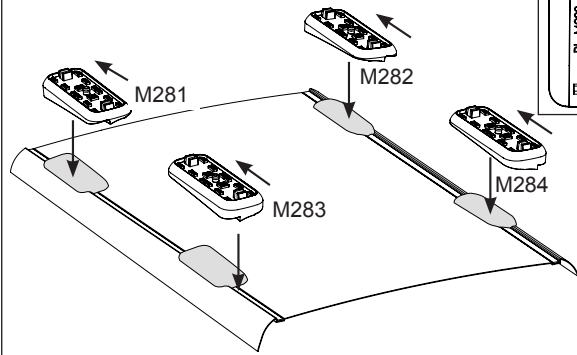

DK027 Rhino-Rack VA, Aero, Euro & HD crossbar instruction

Measurement A: CENTRE of door jamb to CENTRE arrow of leg foot plate.

Measurement B: CENTRE of Front leg foot plate arrow to CENTRE of Rear leg foot plate arrow.

Carrying capacity: Roof rack is rated to 75kg. Please refer to manufacturers handbook for your vehicles maximum roof load capacity. Always use the lower of the two figures.

Toyota Prius fitting note:

- Pad M281, FRONT Left - Arrow facing forward.
- Pad M283, REAR Left - Arrow facing forward.
- Pad M282, FRONT Right - Arrow facing forward.
- Pad M284, REAR Right - Arrow facing forward.

Fitting note:

Front Left pad M281 shown.

Direction of Pad, Arrow and Foot Plates

VEHICLE	Date	Measurement A	Measurement B	Load Rating (includes racks 5kg/ 11lbs)
Kia Rio DC/BC 4dr Sedan	07/00-07/05	320mm / 12,19/32"	700mm / 27,9/16"	60kg / 132lbs