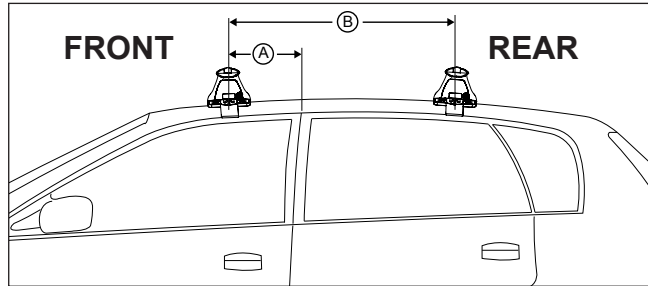

DK027 Rhino-Rack VA, Aero, Euro & HD crossbar instruction

Measurement A: CENTRE of door jamb to CENTRE arrow of leg foot plate.

Measurement B: CENTRE of Front leg foot plate arrow to CENTRE of Rear leg foot plate arrow.

Carrying capacity: Roof rack is rated to 75kg. Please refer to manufacturers handbook for your vehicles maximum roof load capacity. Always use the lower of the two figures.

Toyota Prius fitting note:

- Pad M281, FRONT Left - Arrow facing forward.
- Pad M283, REAR Left - Arrow facing forward.
- Pad M282, FRONT Right - Arrow facing forward.
- Pad M284, REAR Right - Arrow facing forward.

Fitting note:

Front Left pad M281 shown.

Direction of Pad, Arrow and Foot Plates

VEHICLE	Date	Measurement A	Measurement B	Load Rating (includes racks 5kg/ 11lbs)
Kia Rio DC/BC 4dr Sedan	07/00-07/05	320mm / 12,19/32"	700mm / 27,9/16"	60kg / 132lbs