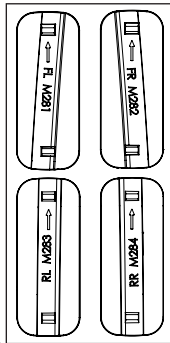

DK027 Rhino-Rack VA, Aero, Euro & HD crossbar instruction

Measurement A: CENTRE of door jamb to CENTRE arrow of leg foot plate.

Measurement B: CENTRE of Front leg foot plate arrow to CENTRE of Rear leg foot plate arrow.

Carrying capacity: Roof rack is rated to 75kg. Please refer to manufacturers handbook for your vehicles maximum roof load capacity. Always use the lower of the two figures.

Toyota Prius fitting note:

- Pad M281, FRONT Left - Arrow facing forward.
- Pad M283, REAR Left - Arrow facing forward.
- Pad M282, FRONT Right - Arrow facing forward.
- Pad M284, REAR Right - Arrow facing forward.

Fitting note:

Front Left pad M281 shown.

Direction of Pad, Arrow and Foot Plates

VEHICLE	Date	Measurement A	Measurement B	Load Rating (includes racks 5kg/ 11lbs)
Kia Rio DC/BC 4dr Sedan	07/00-07/05	320mm / 12,19/32"	700mm / 27,9/16"	60kg / 132lbs