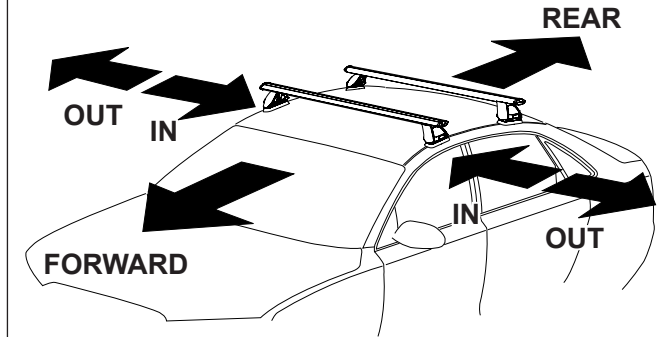

DK027 Rhino-Rack VA, Aero, Euro & HD crossbar instruction

Measurement A: CENTRE of door jamb to CENTRE arrow of leg foot plate.

Measurement B: CENTRE of Front leg foot plate arrow to CENTRE of Rear leg foot plate arrow.

Carrying capacity: Roof rack is rated to 75kg. Please refer to manufacturers handbook for your vehicles maximum roof load capacity. Always use the lower of the two figures.

Toyota Prius fitting note:

- Pad M281, FRONT Left - Arrow facing forward.
- Pad M283, REAR Left - Arrow facing forward.
- Pad M282, FRONT Right - Arrow facing forward.
- Pad M284, REAR Right - Arrow facing forward.

Fitting note:

Front Left pad M281 shown.

Direction of Pad, Arrow and Foot Plates

VEHICLE	Date	Measurement A	Measurement B	Load Rating (includes racks 5kg/ 11lbs)
Kia Rio DC/BC 4dr Sedan	07/00-07/05	320mm / 12,19/32"	700mm / 27,9/16"	60kg / 132lbs