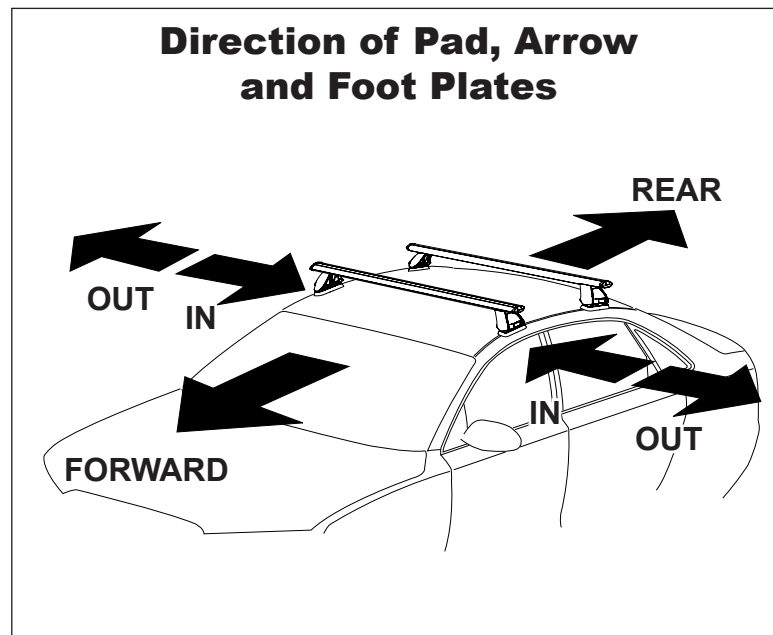

# DK021 Rhino-Rack VA, Aero, Euro & HD crossbar instruction

**Measurement A:** CENTRE of door jamb to CENTRE arrow of leg foot plate.

**Measurement B:** CENTRE of Front leg foot plate arrow to CENTRE of Rear leg foot plate arrow.

**Carrying capacity:** Roof rack is rated to 75kg. Please refer to manufacturers handbook for your vehicles maximum roof load capacity. Always use the lower of the two figures.

VEHICLE	Date	Measurement A	Measurement B	Load Rating (includes racks 5kg/ 11lbs)
Honda MDX SUV	2003-2006	300mm / 11,13/16"	700mm / 27,9/16"	75kg / 165lbs
Acura MDX SUV	2001-2006	300mm / 11,13/16"	700mm / 27,9/16"	75kg / 165lbs
Toyota Rav4 5dr Wagon	1995-2000	250mm / 9,27/32"	800mm / 31,1/2"	75kg / 165lbs