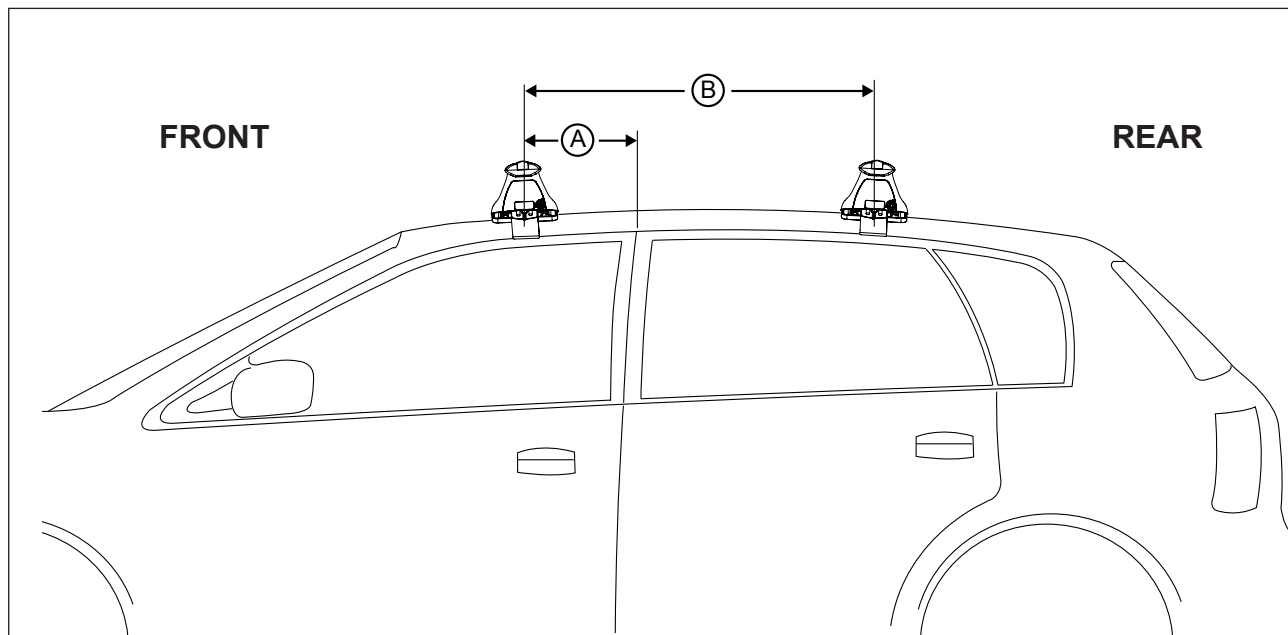

# DK021 Rhino-Rack VA, Aero, Euro & HD crossbar instruction

**Measurement A:** CENTRE of door jamb to CENTRE arrow of leg foot plate.

**Measurement B:** CENTRE of Front leg foot plate arrow to CENTRE of Rear leg foot plate arrow.

**Carrying capacity:** Roof rack is rated to 75kg. Please refer to manufacturers handbook for your vehicles maximum roof load capacity. Always use the lower of the two figures.

VEHICLE	Date	Measurement A	Measurement B	Load Rating (includes racks 5kg/ 11lbs)
Honda MDX SUV	2003-2006	300mm / 11,13/16"	700mm / 27,9/16"	75kg / 165lbs
Acura MDX SUV	2001-2006	300mm / 11,13/16"	700mm / 27,9/16"	75kg / 165lbs
Toyota Rav4 5dr Wagon	1995-2000	250mm / 9,27/32"	800mm / 31,1/2"	75kg / 165lbs