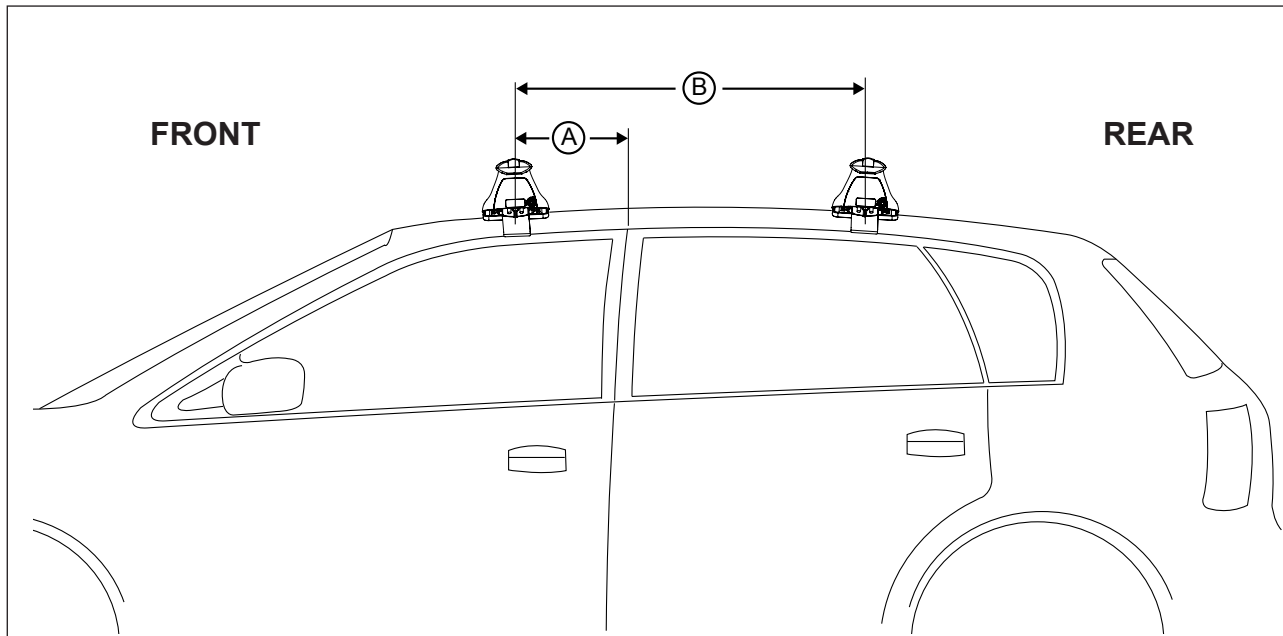

Rhino-Rack 2500 Series - DK017 instruction

Measurement A: CENTRE of door jamb to CENTRE arrow of leg foot plate.

Measurement B: CENTRE of Front leg foot plate arrow to CENTRE of Rear leg foot plate arrow.

Carrying capacity: Roof rack is rated to 75kg. Please refer to manufacturers handbook for your vehicles maximum roof load capacity. Always use the lower of the two figures.

VEHICLE	Date	Measurement A	Measurement B	Load Rating (includes racks 5kg/ 11lbs)
Nissan Pulsar 4dr sedan	10/95 - 06/00	340mm	565mm	50kg / 110lbs
Nissan Pulsar 4dr sedan	07/00 - 01/06	315mm	600mm	50kg / 110lbs
Nissan Pulsar 5dr hatch	10/95 - 06/00	300mm	600mm	50kg / 110lbs
Nissan Pulsar 5dr hatch	06/01 - 01/06	300mm	700mm	50kg / 110lbs
Nissan Maxima A33 4dr sedan	12/99 - 2004	300mm	600mm	50kg / 110lbs