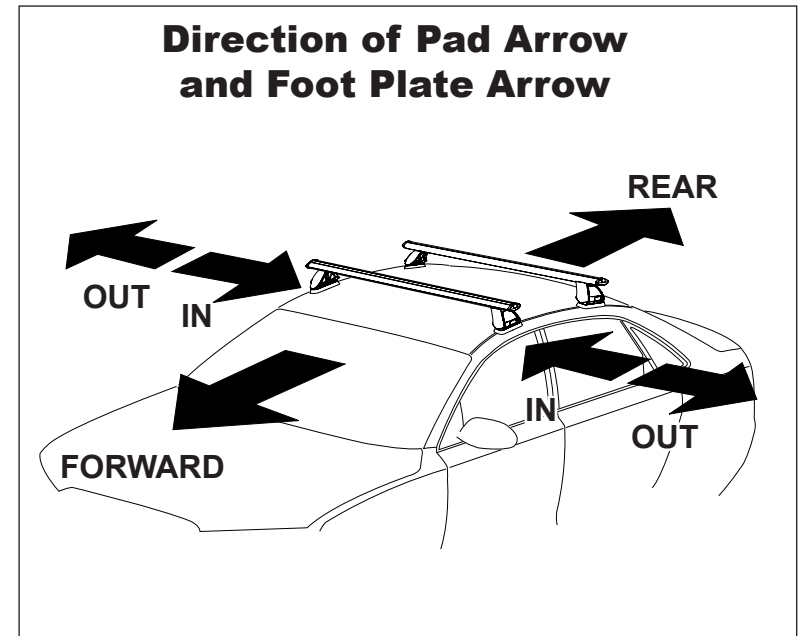

Rhino-Rack 2500 Series - DK017 instruction

Measurement A: CENTRE of door jamb to CENTRE arrow of leg foot plate.

Measurement B: CENTRE of Front leg foot plate arrow to CENTRE of Rear leg foot plate arrow.

Carrying capacity: Roof rack is rated to 75kg. Please refer to manufacturers handbook for your vehicles maximum roof load capacity. Always use the lower of the two figures.

VEHICLE	Date	Measurement A	Measurement B	Load Rating (includes racks 5kg/ 11lbs)
Nissan Pulsar 4dr sedan	10/95 - 06/00	340mm	565mm	50kg / 110lbs
Nissan Pulsar 4dr sedan	07/00 - 01/06	315mm	600mm	50kg / 110lbs
Nissan Pulsar 5dr hatch	10/95 - 06/00	300mm	600mm	50kg / 110lbs
Nissan Pulsar 5dr hatch	06/01 - 01/06	300mm	700mm	50kg / 110lbs
Nissan Maxima A33 4dr sedan	12/99 - 2004	300mm	600mm	50kg / 110lbs