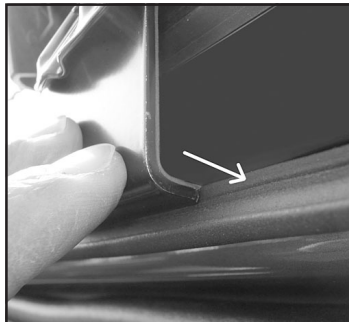

DK010 Rhino-Rack VA, Aero, Euro & HD [crossbar](#) instruction

Measurement A: CENTRE of door jamb to CENTRE arrow of leg foot plate.

Measurement B: CENTRE of Front leg foot plate arrow to CENTRE of Rear leg foot plate arrow.

Fitting note for Land Rover.

Push clamp to depress rubber on roof turret.

VEHICLE	Date	Measurement A	Measurement B	Load Rating (includes racks 5kg/11lbs)
Honda Jazz 5dr Hatch	10/02-07/08	150mm / 5,29/32"	600mm / 23,5/8"	50kg / 110lbs
Honda Fit 5dr Hatch	02/08	150mm / 5,29/32"	600mm / 23,5/8"	50kg / 110lbs
Hyundai Trajet 5dr Wagon	06/00-07	200mm / 7,7/8"	800mm / 31,1/2"	50kg / 110lbs
Hyundai Elantra Touring 5dr Hatch	2009-	230mm / 9,1/16"	700mm / 27,9/16"	60kg / 132lbs
Land Rover Freelander 2	06/07-	210mm / 8,17/64"	700mm / 27,9/16"	75kg / 165lbs
Land Rover LR2	2007-	210mm / 8,17/64"	700mm / 27,9/16"	75kg / 165lbs