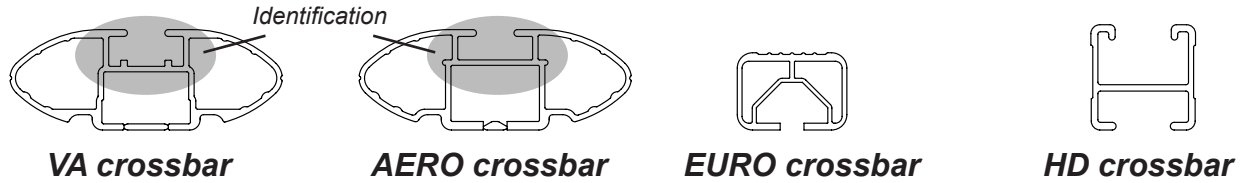

IDENTIFICATION CHART

Vehicle	Date	Crossbar	FRONT CROSSBAR					REAR CROSSBAR				
			Front Right Pad/ Clamp	Front Left Pad/ Clamp	Measurement strip length per side	Measurement strip length per side	Measurement Distance (x)	Foot plate arrow direction	Rear Right Pad/ Clamp	Rear Left Pad/ Clamp	Measurement strip length per side	Measurement strip length per side
Honda Jazz 5dr Hatch	10/02-07/08	1180mm	M367 SUB0150	207mm	152mm	982mm / 38,21/32"	OUT	M367 SUB0150	186mm	131mm	940mm / 37,1/64"	OUT
			Arrow FORWARD					Arrow FORWARD				
Honda Fit 5dr Hatch	02-08	1180mm	M367 SUB0150	207mm	152mm	982mm / 38,21/32"	OUT	M367 SUB0150	186mm	131mm	940mm / 37,1/64"	OUT
			Arrow FORWARD					Arrow FORWARD				
Hyundai Trajet 5dr Wagon	06/00-07	1375mm	M367 SUB0150	175mm	120mm	1113mm / 43,13/16"	OUT	M367 SUB0150	175mm	120mm	1113mm / 43,13/16"	OUT
			Arrow FORWARD					Arrow FORWARD				
Hyundai Elantra Touring 5dr Hatch	2009-	1180mm	M367 SUB0150	197mm	142mm	962mm / 37,7/8"	OUT	M367 SUB0150	187mm	132mm	942mm / 37,3/32"	OUT
			Arrow FORWARD					Arrow FORWARD				
Land Rover Freelander 2	06/07-	1260mm	M367 SUB0150	201mm	88mm	1050mm / 41,11/32"	OUT	M367 SUB0150	186mm	73mm	1020mm / 40,5/32"	OUT
			Arrow FORWARD					Arrow FORWARD				

DK010 Rhino-Rack VA, Aero, Euro & HD [crossbar](#) instruction

Measurement A: CENTRE of door jamb to CENTRE arrow of leg foot plate.

Measurement B: CENTRE of Front leg foot plate arrow to CENTRE of Rear leg foot plate arrow.