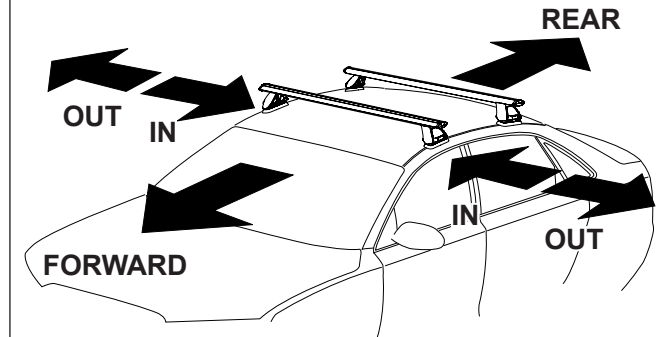

DK010 Rhino-Rack VA, Aero, Euro & HD [crossbar](#) instruction

Measurement A: CENTRE of door jamb to CENTRE arrow of leg foot plate.

Measurement B: CENTRE of Front leg foot plate arrow to CENTRE of Rear leg foot plate arrow.

Fitting note for Land Rover.

Push clamp to depress rubber on roof turret.

VEHICLE	Date	Measurement A	Measurement B	Load Rating (includes racks 5kg/11lbs)
Honda Jazz 5dr Hatch	10/02-07/08	150mm / 5,29/32"	600mm / 23,5/8"	50kg / 110lbs
Honda Fit 5dr Hatch	02/08	150mm / 5,29/32"	600mm / 23,5/8"	50kg / 110lbs
Hyundai Trajet 5dr Wagon	06/00-07	200mm / 7,7/8"	800mm / 31,1/2"	50kg / 110lbs
Hyundai Elantra Touring 5dr Hatch	2009-	230mm / 9,1/16"	700mm / 27,9/16"	60kg / 132lbs
Land Rover Freelander 2	06/07-	210mm / 8,17/64"	700mm / 27,9/16"	75kg / 165lbs
Land Rover LR2	2007-	210mm / 8,17/64"	700mm / 27,9/16"	75kg / 165lbs