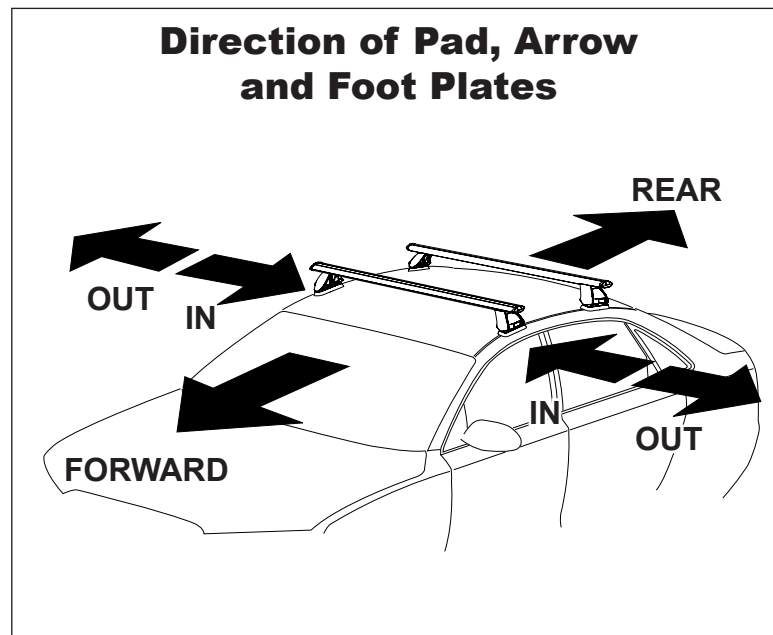

# DK009 Rhino-Rack VA, Aero, Euro & HD crossbar instruction

**Measurement A:** CENTRE of door jamb to CENTRE arrow of leg foot plate.

**Measurement B:** CENTRE of Front leg foot plate arrow to CENTRE of Rear leg foot plate arrow.

**Carrying capacity:** Roof rack is rated to 75kg. Please refer to manufacturers handbook for your vehicles maximum roof load capacity. Always use the lower of the two figures.

VEHICLE	Date	Measurement A	Measurement B	Load Rating (includes racks 5kg/ 11lbs)
Honda Civic 4dr Sedan	2001-2005	300mm / 11,13/16"	700mm / 27,9/16"	75kg / 165lbs