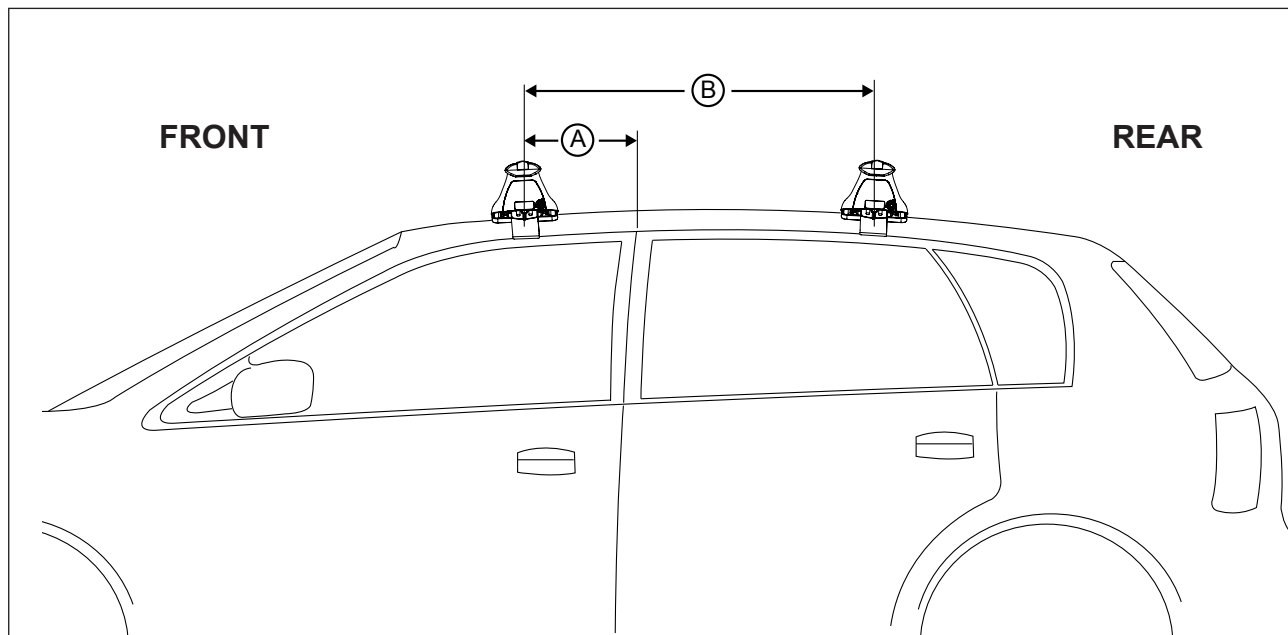

# DK009 Rhino-Rack VA, Aero, Euro & HD crossbar instruction

**Measurement A:** CENTRE of door jamb to CENTRE arrow of leg foot plate.

**Measurement B:** CENTRE of Front leg foot plate arrow to CENTRE of Rear leg foot plate arrow.

**Carrying capacity:** Roof rack is rated to 75kg. Please refer to manufacturers handbook for your vehicles maximum roof load capacity. Always use the lower of the two figures.

VEHICLE	Date	Measurement A	Measurement B	Load Rating (includes racks 5kg/ 11lbs)
Honda Civic 4dr Sedan	2001-2005	300mm / 11,13/16"	700mm / 27,9/16"	75kg / 165lbs