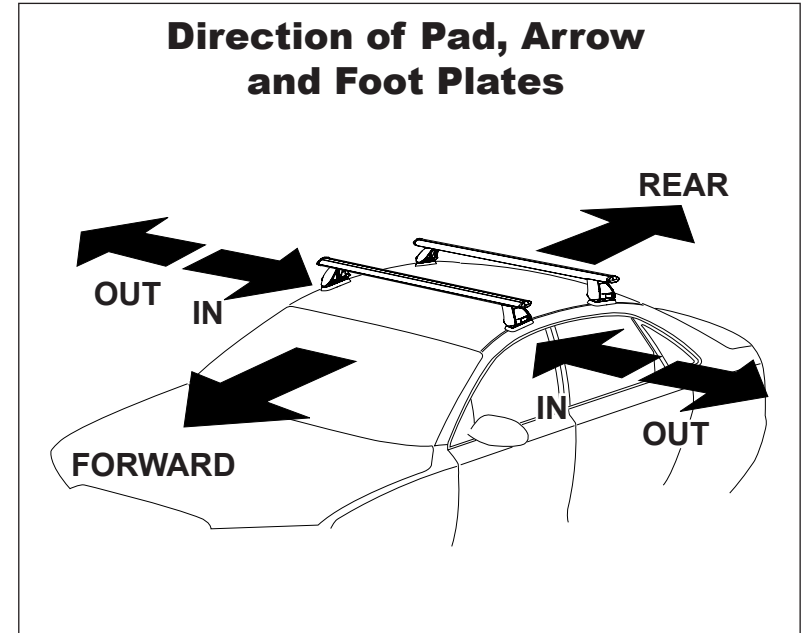

DK008 Rhino-Rack VA, Aero, Euro & HD crossbar instruction

Measurement A: CENTRE of door jamb to CENTRE arrow of leg foot plate.

Measurement B: CENTRE of Front leg foot plate arrow to CENTRE of Rear leg foot plate arrow.

Carrying capacity: Roof rack is rated to 75kg. Please refer to manufacturers handbook for your vehicles maximum roof load capacity. Always use the lower of the two figures.

VEHICLE	Date	Measurement A	Measurement B	Load Rating (includes racks 5kg/11lbs)
Honda Accord Euro 4dr Sedan	06/03-05/08	250mm / 9,27/32"	650mm / 25,19/32"	50kg / 110lbs
Acura TSX 4dr Sedan	04-08	250mm / 9,27/32"	650mm / 25,19/32"	50kg / 110lbs