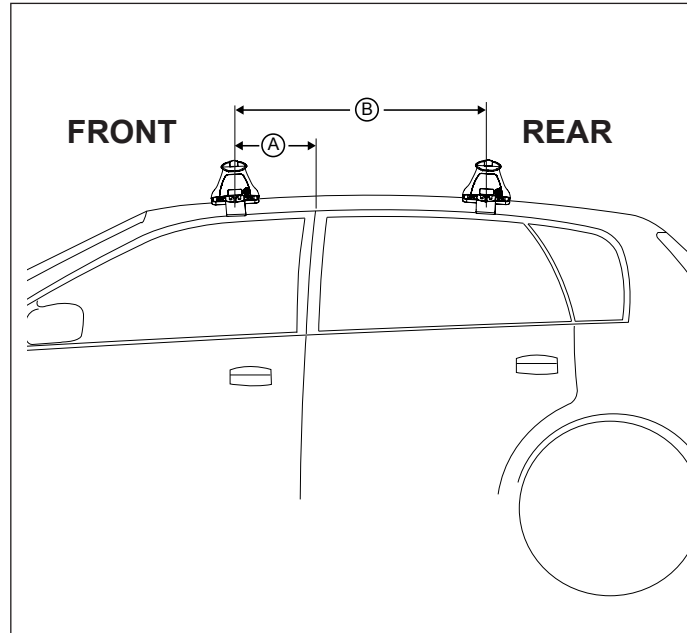

DK008 Rhino-Rack VA, Aero, Euro & HD crossbar instruction

Measurement A: CENTRE of door jamb to CENTRE arrow of leg foot plate.

Measurement B: CENTRE of Front leg foot plate arrow to CENTRE of Rear leg foot plate arrow.

Carrying capacity: Roof rack is rated to 75kg. Please refer to manufacturers handbook for your vehicles maximum roof load capacity. Always use the lower of the two figures.

VEHICLE	Date	Measurement A	Measurement B	Load Rating (includes racks 5kg/11lbs)
Honda Accord Euro 4dr Sedan	06/03-05/08	250mm / 9,27/32"	650mm / 25,19/32"	50kg / 110lbs
Acura TSX 4dr Sedan	04-08	250mm / 9,27/32"	650mm / 25,19/32"	50kg / 110lbs