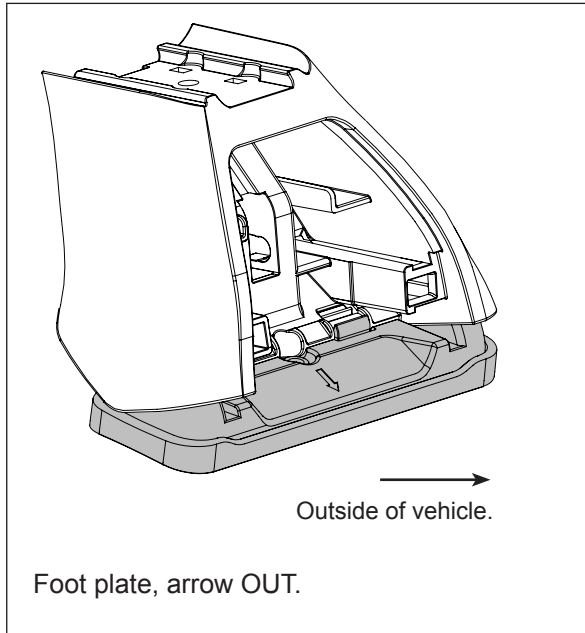

DK008 Rhino-Rack VA, Aero, Euro & HD crossbar instruction

Measurement A: CENTRE of door jamb to CENTRE arrow of leg foot plate.

Measurement B: CENTRE of Front leg foot plate arrow to CENTRE of Rear leg foot plate arrow.

Carrying capacity: Roof rack is rated to 75kg. Please refer to manufacturers handbook for your vehicles maximum roof load capacity. Always use the lower of the two figures.

VEHICLE	Date	Measurement A	Measurement B	Load Rating (includes racks 5kg/11lbs)
Honda Accord Euro 4dr Sedan	06/03-05/08	250mm / 9,27/32"	650mm / 25,19/32"	50kg / 110lbs
Acura TSX 4dr Sedan	04-08	250mm / 9,27/32"	650mm / 25,19/32"	50kg / 110lbs