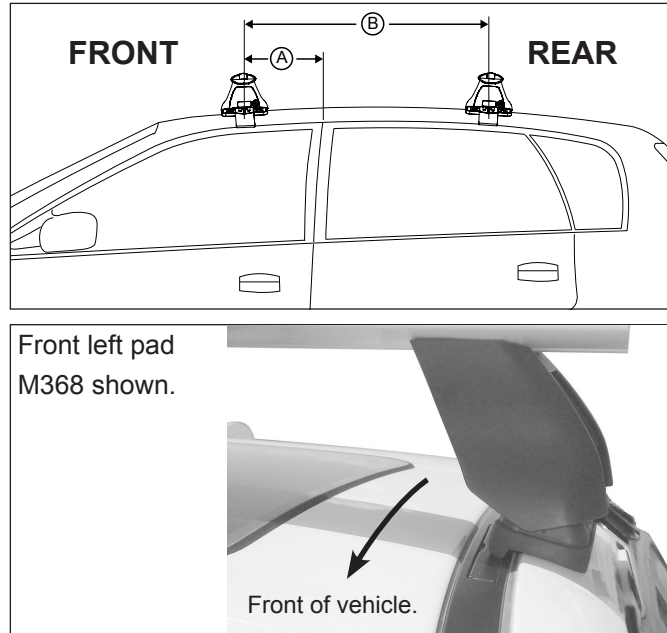

**IDENTIFICATION CHART**

Vehicle	Date	Crossbar	FRONT CROSSBAR					REAR CROSSBAR						
			Front Right Pad/ Clamp	Front Left Pad/ Clamp	Measurement strip length per side	Measurement strip length per side	Measurement Distance ( x )	Foot plate arrow direction	Rear Right Pad/ Clamp	Rear Left Pad/ Clamp	Measurement strip length per side	Measurement strip length per side	Measurement Distance ( x )	Foot plate arrow direction
Toyota Echo 5dr Hatch	99-05	1180mm	M368 114502	M368 114502	175mm	120mm	918mm / 36,9/64"	OUT	M367 114502	M367 114502	163mm	108mm	894mm / 35,13/64"	OUT
			Arrow OUT						Arrow FORWARD					
Toyota Echo 4dr Sedan	99-05	1180mm	M368 114502	M368 114502	175mm	120mm	918mm / 36,9/64"	OUT	M367 114502	M367 114502	169mm	114mm	906mm / 35,43/64"	OUT
			Arrow OUT						Arrow FORWARD					
Toyota Yaris 5dr Hatch (US 09-11)	05-11	1180mm	M368 114502	M368 114502	180mm	125mm	928mm / 36,17/32"	OUT	M367 114502	M367 114502	162mm	107mm	892mm / 35,1/8"	OUT
			Arrow OUT						Arrow FORWARD					
Toyota Vitz 5dr Hatch	05-10	1180mm	M368 114502	M368 114502	180mm	125mm	928mm / 36,17/32"	OUT	M367 114502	M367 114502	162mm	107mm	892mm / 35,1/8"	OUT
			Arrow OUT						Arrow FORWARD					
Daihatsu Charade 5dr Hatch	2011-	1180mm	M368 114502	M368 114502	180mm	125mm	928mm / 36,17/32"	OUT	M367 114502	M367 114502	162mm	107mm	892mm / 35,1/8"	OUT
			Arrow OUT						Arrow FORWARD					

# DK002 Rhino-Rack VA, Aero, Euro & HD crossbar instruction

**Measurement A:** CENTRE of door jamb to CENTRE arrow of leg foot plate.

**Measurement B:** CENTRE of Front leg foot plate arrow to CENTRE of Rear leg foot plate arrow.

**Carrying capacity:** Roof rack is rated to 75kg. Please refer to manufacturers handbook for your vehicles maximum roof load capacity. Always use the lower of the two figures.

Pad M368, FRONT of vehicle, arrow outward.  
Pad M367, REAR of vehicle, arrow forward.