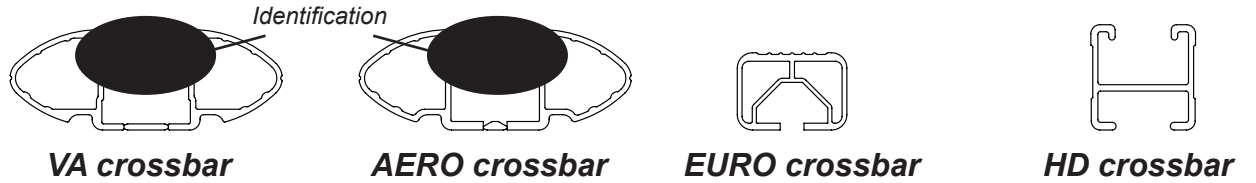

**IDENTIFICATION CHART**

Vehicle	Date	Crossbar	FRONT CROSSBAR					REAR CROSSBAR						
			Front Right Pad/ Clamp	Front Left Pad/ Clamp	Measurement strip length per side	Measurement strip length per side	Measurement Distance ( x )	Foot plate arrow direction	Rear Right Pad/ Clamp	Rear Left Pad/ Clamp	Measurement strip length per side	Measurement strip length per side	Measurement Distance ( x )	Foot plate arrow direction
Toyota Echo 5dr Hatch	99-05	1180mm	M368 114502	M368 114502	175mm	120mm	918mm / 36,9/64"	OUT	M367 114502	M367 114502	163mm	108mm	894mm / 35,13/64"	OUT
			Arrow OUT						Arrow FORWARD					
Toyota Echo 4dr Sedan	99-05	1180mm	M368 114502	M368 114502	175mm	120mm	918mm / 36,9/64"	OUT	M367 114502	M367 114502	169mm	114mm	906mm / 35,43/64"	OUT
			Arrow OUT						Arrow FORWARD					
Toyota Yaris 5dr Hatch (US 09-11)	05-11	1180mm	M368 114502	M368 114502	180mm	125mm	928mm / 36,17/32"	OUT	M367 114502	M367 114502	162mm	107mm	892mm / 35,1/8"	OUT
			Arrow OUT						Arrow FORWARD					
Toyota Vitz 5dr Hatch	05-10	1180mm	M368 114502	M368 114502	180mm	125mm	928mm / 36,17/32"	OUT	M367 114502	M367 114502	162mm	107mm	892mm / 35,1/8"	OUT
			Arrow OUT						Arrow FORWARD					
Daihatsu Charade 5dr Hatch	2011-	1180mm	M368 114502	M368 114502	180mm	125mm	928mm / 36,17/32"	OUT	M367 114502	M367 114502	162mm	107mm	892mm / 35,1/8"	OUT
			Arrow OUT						Arrow FORWARD					

# DK002 Rhino-Rack VA, Aero, Euro & HD crossbar instruction

**Measurement A:** CENTRE of door jamb to CENTRE arrow of leg foot plate.

**Measurement B:** CENTRE of Front leg foot plate arrow to CENTRE of Rear leg foot plate arrow.