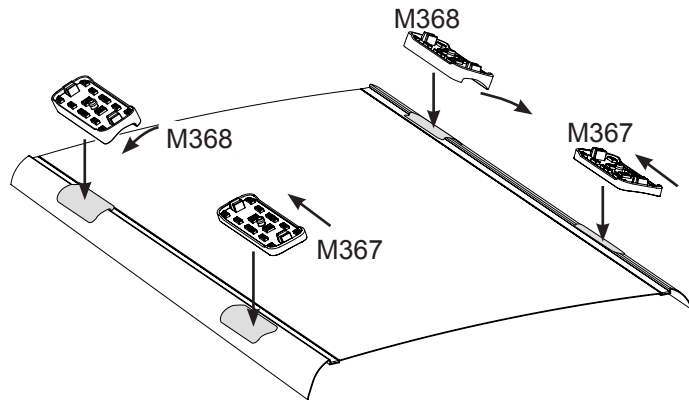

DK002 Rhino-Rack VA, Aero, Euro & HD crossbar instruction

Measurement A: CENTRE of door jamb to CENTRE arrow of leg foot plate.

Measurement B: CENTRE of Front leg foot plate arrow to CENTRE of Rear leg foot plate arrow.

Carrying capacity: Roof rack is rated to 75kg. Please refer to manufacturers handbook for your vehicles maximum roof load capacity. Always use the lower of the two figures.

Pad M368, FRONT of vehicle, arrow outward.
Pad M367, REAR of vehicle, arrow forward.