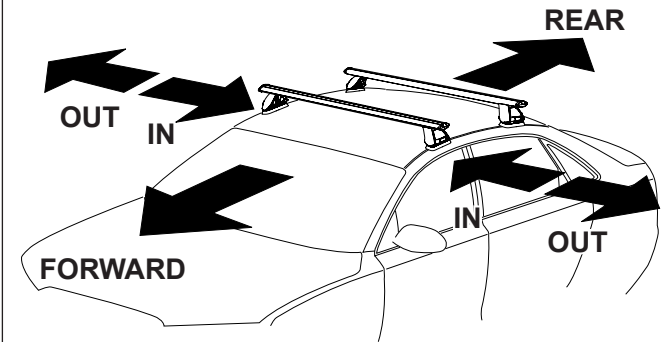

Direction of Pad, Arrow and Foot Plates

VEHICLE	Date	Measurement A	Measurement B	Load Rating (includes racks 5kg/ 11lbs)
Toyota Echo 5dr Hatch	99-05	370mm / 14,9/16"	700mm / 27,9/16"	40kg / 88lbs
Toyota Echo 4dr Sedan	99-05	370mm / 14,9/16"	700mm / 27,9/16"	40kg / 88lbs
Toyota Yaris 5dr Hatch (US 09-11)	05-11	370mm / 14,9/16"	700mm / 27,9/16"	40kg / 88lbs
Toyota Vitz 5dr Hatch	05-10	370mm / 14,9/16"	700mm / 27,9/16"	40kg / 88lbs
Daihatsu Charade 5dr Hatch	05-11	370mm / 14,9/16"	700mm / 27,9/16"	40kg / 88lbs