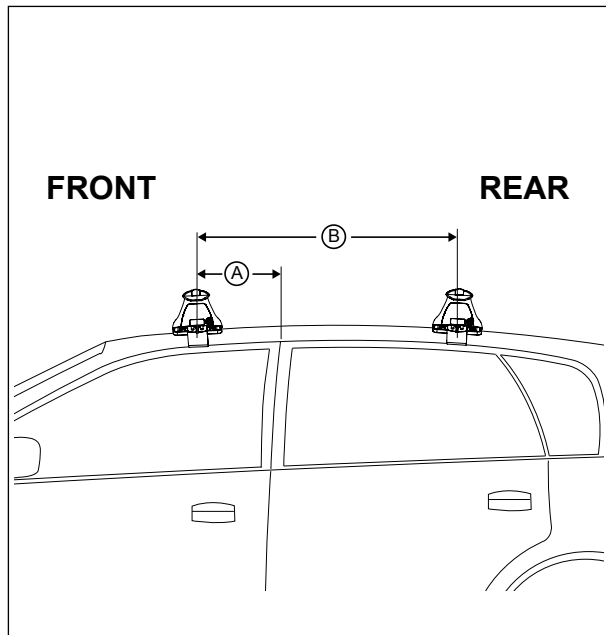

DK351 Rhino-Rack VA, DA, Euro & HD crossbar instruction

Measurement A: CENTRE of door jamb to CENTRE arrow of leg foot plate.

Measurement B: CENTRE of Front leg foot plate arrow to CENTRE of Rear leg foot plate arrow.

Carrying capacity: Roof rack is rated to 75kg. Please refer to manufacturers handbook for your vehicles maximum roof load capacity. Always use the lower of the two figures.

| VEHICLE | Date | Measurement A | Measurement B | Load Rating (includes racks 5kg/ 11lbs) |
|--------------------------|--------|----------------|-------------------|--|
| Toyota Prius C 5dr hatch | 03/12- | 200mm / 7,7/8" | 680mm / 26,49/64" | 60kg / 132lbs |
| | | | | |
| | | | | |