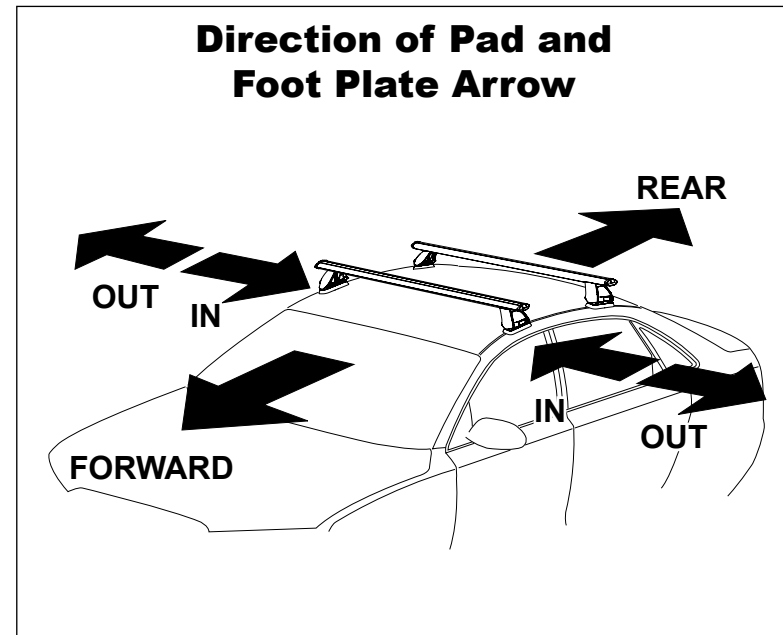

DK351 Rhino-Rack VA, DA, Euro & HD crossbar instruction

Measurement A: CENTRE of door jamb to CENTRE arrow of leg foot plate.

Measurement B: CENTRE of Front leg foot plate arrow to CENTRE of Rear leg foot plate arrow.

Carrying capacity: Roof rack is rated to 75kg. Please refer to manufacturers handbook for your vehicles maximum roof load capacity. Always use the lower of the two figures.

| VEHICLE | Date | Measurement A | Measurement B | Load Rating (includes racks 5kg/ 11lbs) |
|--------------------------|--------|----------------|-------------------|--|
| Toyota Prius C 5dr hatch | 03/12- | 200mm / 7,7/8" | 680mm / 26,49/64" | 60kg / 132lbs |
| | | | | |
| | | | | |