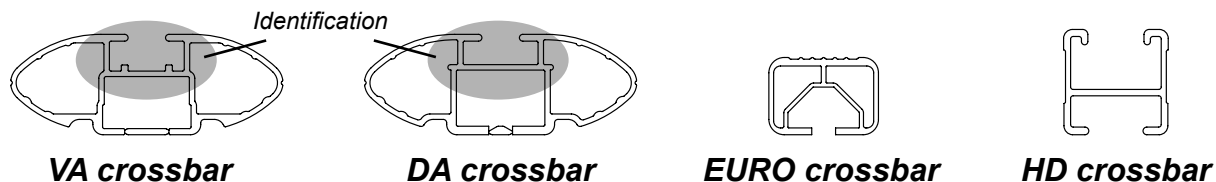

# Rhino-Rack 2500 Series FMP - DK292 instruction

**Load Rating:** The [roof rack](#) is rated to 75kg/165lbs. Please refer to manufacturers handbook for your vehicles maximum roof load capacity. Always use the lower of the two figures.

## IDENTIFICATION CHART

### REAR CROSSBAR

Vehicle	Date	Crossbar	FRONT CROSSBAR						REAR CROSSBAR					
			Pad	M6 Stud length (mm)	M6 Screw length (mm)	Measurement strip length per side	Measurement strip length per side	Measurement Distance ( x )	Pad	M6 Stud length (mm)	M6 Screw length (mm)	Measurement strip length per side	Measurement strip length per side	Measurement Distance ( x )
Subaru Impreza 4dr sedan	07-11	1180mm	M472	47	35	174mm	119mm	916mm / 36,1/16"	M472	47	35	142mm	87mm	852mm / 33,35/64"
Subaru Impreza 5dr hatch	07-11	1180mm	M472	47	35	174mm	119mm	916mm / 36,1/16"	M472	47	35	140mm	85mm	848mm / 33,3/8"
Subaru WRX & STI 4dr sedan	07-14	1180mm	M472	47	35	174mm	119mm	916mm / 36,1/16"	M472	47	35	142mm	87mm	852mm / 33,35/64"
Subaru WRX & STI 5dr hatch	07-14	1180mm	M472	47	35	174mm	119mm	916mm / 36,1/16"	M472	47	35	140mm	85mm	848mm / 33,3/8"