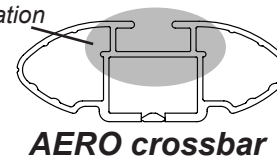

IDENTIFICATION CHART

Vehicle	Date	Crossbar	FRONT CROSSBAR					REAR CROSSBAR						
			Front Right Pad/ Clamp	Front Left Pad/ Clamp	Measurement strip length per side	Measurement strip length per side	Measurement Distance (x)	Foot plate arrow direction	Rear Right Pad/ Clamp	Rear Left Pad/ Clamp	Measurement strip length per side	Measurement strip length per side	Measurement Distance (x)	Foot plate arrow direction
Chevrolet Spark 5dr hatch	2010-	1060mm	M282 SUB0256	M281 SUB0256	215mm	105mm	884mm / 34,51/64"	OUT	M284 SUB0380	M283 SUB0380	188mm	78mm	830mm / 32,11/16"	OUT
			Arrow FORWARD						Arrow FORWARD					
Chevrolet Spark 5dr hatch (USA)	2013-	1060mm	M282 SUB0256	M281 SUB0256	215mm	105mm	884mm / 34,51/64"	OUT	M284 SUB0380	M283 SUB0380	188mm	78mm	830mm / 32,11/16"	OUT
			Arrow FORWARD						Arrow FORWARD					
Holden Barina Spark 5dr hatch	10/10-	1060mm	M282 SUB0256	M281 SUB0256	215mm	105mm	884mm / 34,51/64"	OUT	M284 SUB0380	M283 SUB0380	188mm	78mm	830mm / 32,11/16"	OUT
			Arrow FORWARD						Arrow FORWARD					
Chevrolet Beat 5dr hatch	2010-	1060mm	M282 SUB0256	M281 SUB0256	215mm	105mm	884mm / 34,51/64"	OUT	M284 SUB0380	M283 SUB0380	188mm	78mm	830mm / 32,11/16"	OUT
			Arrow FORWARD						Arrow FORWARD					
Daewoo Matiz Creative 5dr hatch	2010-	1060mm	M282 SUB0256	M281 SUB0256	215mm	105mm	884mm / 34,51/64"	OUT	M284 SUB0380	M283 SUB0380	188mm	78mm	830mm / 32,11/16"	OUT
			Arrow FORWARD						Arrow FORWARD					

DK279 Rhino-Rack VA, Aero, Euro & HD crossbar instruction

Measurement A: CENTRE of door jamb to CENTRE arrow of leg foot plate.

Measurement B: CENTRE of Front leg foot plate arrow to CENTRE of Rear leg foot plate arrow.