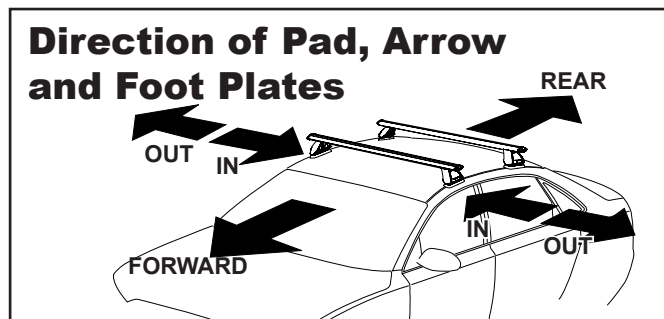

DK279 Rhino-Rack VA, Aero, Euro & HD crossbar instruction

Measurement A: CENTRE of door jamb to CENTRE arrow of leg foot plate.

Measurement B: CENTRE of Front leg foot plate arrow to CENTRE of Rear leg foot plate arrow.

Carrying capacity: Roof rack is rated to 75kg. Please refer to manufacturers handbook for your vehicles maximum roof load capacity. Always use the lower of the two figures.

VEHICLE	Date	Measurement A	Measurement B	Load Rating (includes racks 5kg/ 11lbs)
Chevrolet Spark 5dr hatch	2010-	360mm / 14,11/64"	750mm / 29,17/32"	50kg / 110lbs
Chevrolet Spark 5dr hatch (USA)	2013-	360mm / 14,11/64"	750mm / 29,17/32"	50kg / 110lbs
Holden Barina Spark 5dr hatch	10/10-	360mm / 14,11/64"	750mm / 29,17/32"	50kg / 110lbs
Chevrolet Beat 5dr hatch	2010-	360mm / 14,11/64"	750mm / 29,17/32"	50kg / 110lbs
Daewoo Matiz Creative 5dr hatch	2010-	360mm / 14,11/64"	750mm / 29,17/32"	50kg / 110lbs