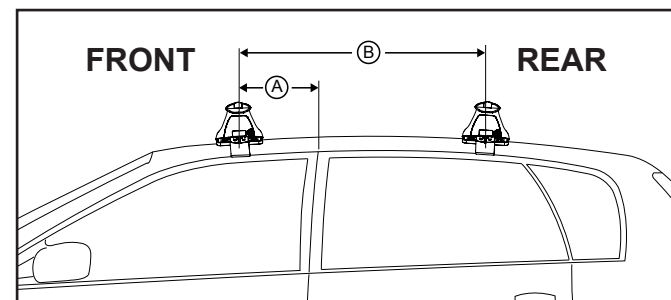

DK279 Rhino-Rack VA, Aero, Euro & HD crossbar instruction

Measurement A: CENTRE of door jamb to CENTRE arrow of leg foot plate.

Measurement B: CENTRE of Front leg foot plate arrow to CENTRE of Rear leg foot plate arrow.

Carrying capacity: Roof rack is rated to 75kg. Please refer to manufacturers handbook for your vehicles maximum roof load capacity. Always use the lower of the two figures.

VEHICLE	Date	Measurement A	Measurement B	Load Rating (includes racks 5kg/ 11lbs)
Chevrolet Spark 5dr hatch	2010-	360mm / 14,11/64"	750mm / 29,17/32"	50kg / 110lbs
Chevrolet Spark 5dr hatch (USA)	2013-	360mm / 14,11/64"	750mm / 29,17/32"	50kg / 110lbs
Holden Barina Spark 5dr hatch	10/10-	360mm / 14,11/64"	750mm / 29,17/32"	50kg / 110lbs
Chevrolet Beat 5dr hatch	2010-	360mm / 14,11/64"	750mm / 29,17/32"	50kg / 110lbs
Daewoo Matiz Creative 5dr hatch	2010-	360mm / 14,11/64"	750mm / 29,17/32"	50kg / 110lbs