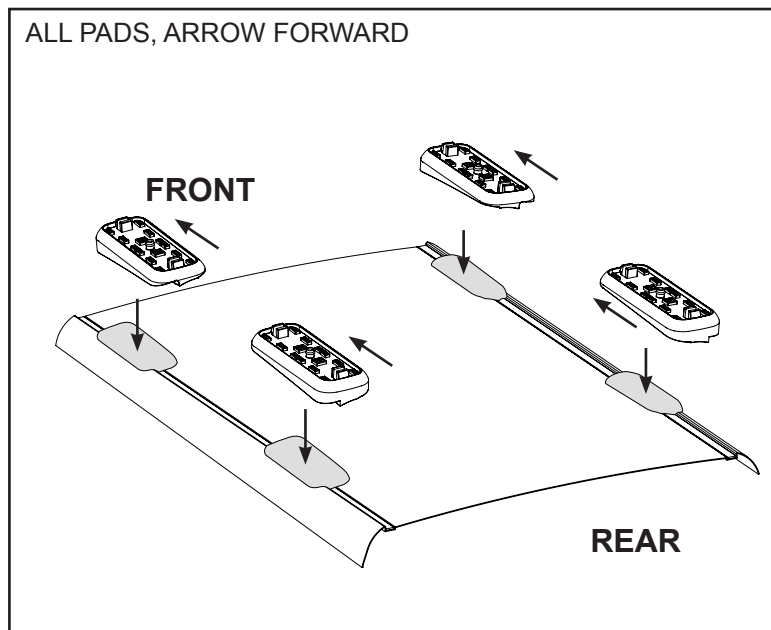

DK279 Rhino-Rack VA, Aero, Euro & HD crossbar instruction

Measurement A: CENTRE of door jamb to CENTRE arrow of leg foot plate.

Measurement B: CENTRE of Front leg foot plate arrow to CENTRE of Rear leg foot plate arrow.

Carrying capacity: Roof rack is rated to 75kg. Please refer to manufacturers handbook for your vehicles maximum roof load capacity. Always use the lower of the two figures.

VEHICLE	Date	Measurement A	Measurement B	Load Rating (includes racks 5kg/ 11lbs)
Chevrolet Spark 5dr hatch	2010-	360mm / 14,11/64"	750mm / 29,17/32"	50kg / 110lbs
Chevrolet Spark 5dr hatch (USA)	2013-	360mm / 14,11/64"	750mm / 29,17/32"	50kg / 110lbs
Holden Barina Spark 5dr hatch	10/10-	360mm / 14,11/64"	750mm / 29,17/32"	50kg / 110lbs
Chevrolet Beat 5dr hatch	2010-	360mm / 14,11/64"	750mm / 29,17/32"	50kg / 110lbs
Daewoo Matiz Creative 5dr hatch	2010-	360mm / 14,11/64"	750mm / 29,17/32"	50kg / 110lbs