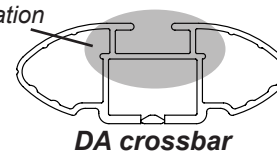

Rhino Rack 2500 Series - DK043/ DK043H instruction

IDENTIFICATION CHART

Vehicle	Date	Crossbar	FRONT CROSSBAR					REAR CROSSBAR						
			Front Right Pad/Clamp	Front Left Pad/Clamp	Measurement strip length per side	Measurement strip length per side	Measurement Distance (x)	Foot plate arrow direction	Rear Right Pad/Clamp	Rear Left Pad/Clamp	Measurement strip length per side	Measurement strip length per side	Measurement Distance (x)	Foot plate arrow direction
Dodge RAM 1500 Regular Cab	09-	1500mm	M367	-	159mm	104mm	1206mm / 47,31/64"	OUT	-	-	-	-	-	
			SUB0145						-					
Dodge RAM 2500/ 3500 Regular Cab	10-	1500mm	M367	-	159mm	104mm	1206mm / 47,31/64"	OUT	-	-	-	-	-	
			SUB0145						-