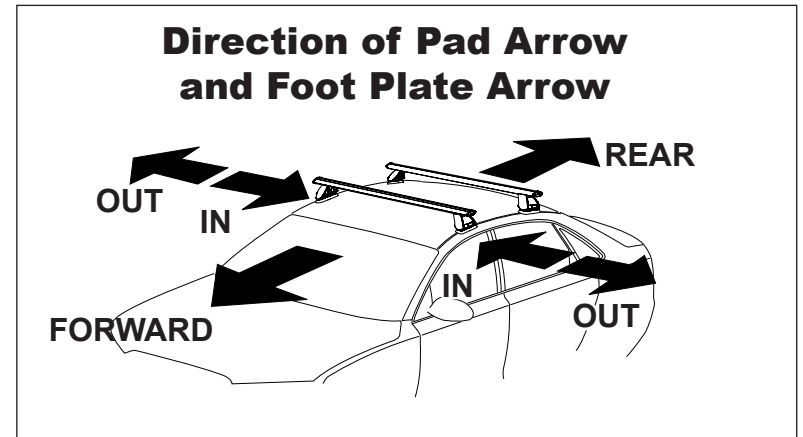

Rhino Rack 2500 Series - DK043/ DK043H instruction

Measurement A: CENTRE of door jamb to CENTRE arrow of leg foot plate.

Measurement B: CENTRE of Front leg foot plate arrow to CENTRE of Rear leg foot plate arrow.

Carrying capacity: Roof rack is rated to 75kg. Please refer to manufacturers handbook for your vehicles maximum roof load capacity. Always use the lower of the two figures.