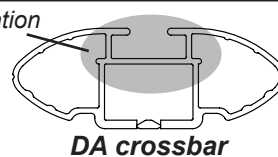

Rhino Rack 2500 Series - DK043/ DK043H instruction

IDENTIFICATION CHART

Vehicle	Date	Crossbar	FRONT CROSSBAR					REAR CROSSBAR						
			Front Right Pad/Clamp	Front Left Pad/Clamp	Measurement strip length per side	Measurement strip length per side	Measurement Distance (x)	Foot plate arrow direction	Rear Right Pad/Clamp	Rear Left Pad/Clamp	Measurement strip length per side	Measurement strip length per side	Measurement Distance (x)	Foot plate arrow direction
Toyota Rav 4 LWB 4dr SUV	06-12	1260mm	M367		198mm	85mm	1044mm / 41,7/64"	OUT	M367		185mm	72mm	1018mm / 40,5/64"	OUT
			SUB0145						SUB0145					
Toyota Rav 4 SWB 4dr SUV	06-12	1260mm	M367		188mm	75mm	1024mm / 40,5/16"	OUT	M367		178mm	65mm	1004mm / 39,17/32"	OUT
			SUB0145						SUB0145					
Dodge RAM 1500 Quad Cab	09-	1500mm	M367		159mm	104mm	1206mm / 47,31/64"	OUT	M367		157mm	102mm	1202mm / 47,21/64"	OUT
			SUB0145						SUB0145					
Dodge RAM 1500 Crew Cab	09-	1500mm	M367		159mm	104mm	1206mm / 47,31/64"	OUT	M367		157mm	102mm	1202mm / 47,21/64"	OUT
			SUB0145						SUB0145					
Dodge RAM 2500/ 3500 Crew Cab	10-	1500mm	M367		159mm	104mm	1206mm / 47,31/64"	OUT	M367		157mm	102mm	1202mm / 47,21/64"	OUT
			SUB0145						SUB0145					
Dodge RAM 2500/ 3500 Mega Cab	10-	1500mm	M367		159mm	104mm	1206mm / 47,31/64"	OUT	M367		157mm	102mm	1202mm / 47,21/64"	OUT
			SUB0145						SUB0145