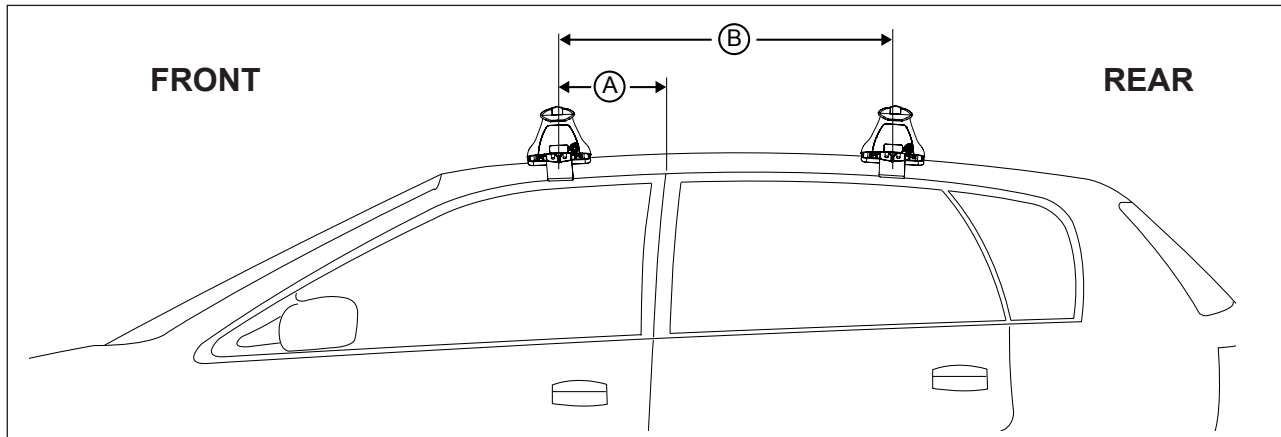

Rhino Rack 2500 Series - DK043/ DK043H instruction

Measurement A: CENTRE of door jamb to CENTRE arrow of leg foot plate.

Measurement B: CENTRE of Front leg foot plate arrow to CENTRE of Rear leg foot plate arrow.

Carrying capacity: Roof rack is rated to 75kg. Please refer to manufacturers handbook for your vehicles maximum roof load capacity. Always use the lower of the two figures.