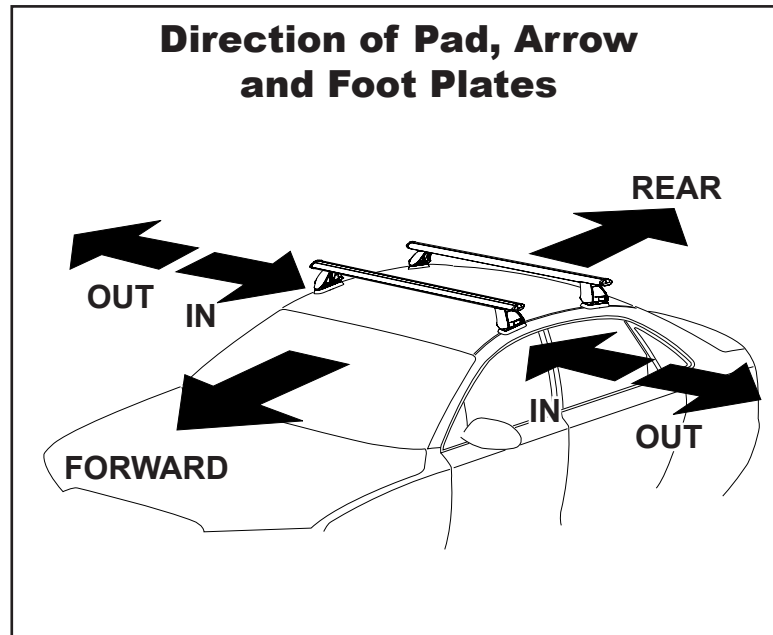

# DK284 Rhino-Rack VA, Aero, Euro & HD crossbar instruction

**Measurement A:** CENTRE of door jamb to CENTRE arrow of leg foot plate.

**Measurement B:** CENTRE of Front leg foot plate arrow to CENTRE of Rear leg foot plate arrow.

**Carrying capacity:** Roof rack is rated to 75kg. Please refer to manufacturers handbook for your vehicles maximum roof load capacity. Always use the lower of the two figures.

VEHICLE	Date	Measurement A	Measurement B	Load Rating (includes racks 5kg/11lbs)
Mitsubishi Challenger	12/09-	75mm / 3"	750mm / 29,17/32"	75kg / 165lbs
Mitsubishi Pajero Sport	10-	75mm / 3"	750mm / 29,17/32"	75kg / 165lbs
Honda CR-V 30	12-	300mm / 11,13/16"	750mm / 29,17/32"	75kg / 165lbs