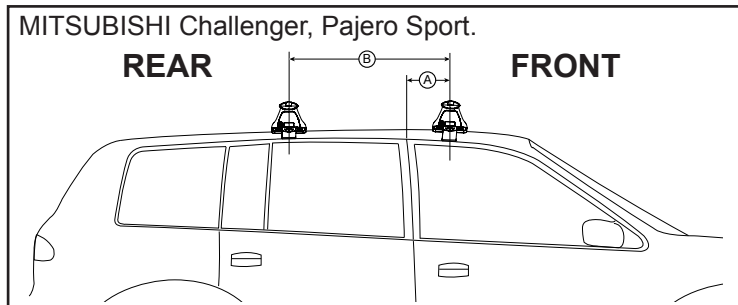

# DK284 Rhino-Rack VA, Aero, Euro & HD crossbar instruction

**Measurement A:** CENTRE of door jamb to CENTRE arrow of leg foot plate.

**Measurement B:** CENTRE of Front leg foot plate arrow to CENTRE of Rear leg foot plate arrow.

**Carrying capacity:** Roof rack is rated to 75kg. Please refer to manufacturers handbook for your vehicles maximum roof load capacity. Always use the lower of the two figures.

VEHICLE	Date	Measurement A	Measurement B	Load Rating (includes racks 5kg/11lbs)
Mitsubishi Challenger	12/09-	75mm / 3"	750mm / 29,17/32"	75kg / 165lbs
Mitsubishi Pajero Sport	10-	75mm / 3"	750mm / 29,17/32"	75kg / 165lbs
Honda CR-V 30	12-	300mm / 11,13/16"	750mm / 29,17/32"	75kg / 165lbs