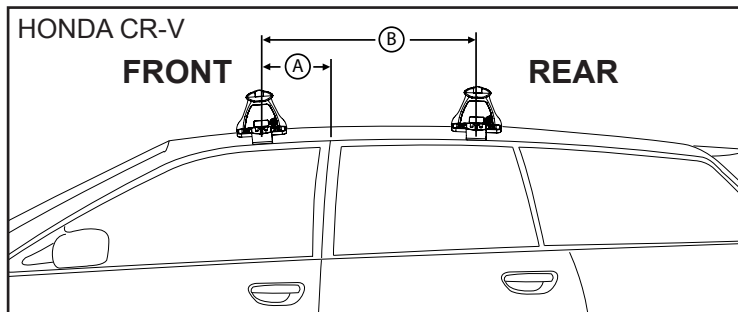

# DK284 Rhino-Rack VA, Aero, Euro & HD crossbar instruction

**Measurement A:** CENTRE of door jamb to CENTRE arrow of leg foot plate.

**Measurement B:** CENTRE of Front leg foot plate arrow to CENTRE of Rear leg foot plate arrow.

**Carrying capacity:** Roof rack is rated to 75kg. Please refer to manufacturers handbook for your vehicles maximum roof load capacity. Always use the lower of the two figures.

VEHICLE	Date	Measurement A	Measurement B	Load Rating (includes racks 5kg/11lbs)
Mitsubishi Challenger	12/09-	75mm / 3"	750mm / 29,17/32"	75kg / 165lbs
Mitsubishi Pajero Sport	10-	75mm / 3"	750mm / 29,17/32"	75kg / 165lbs
Honda CR-V 30	12-	300mm / 11,13/16"	750mm / 29,17/32"	75kg / 165lbs