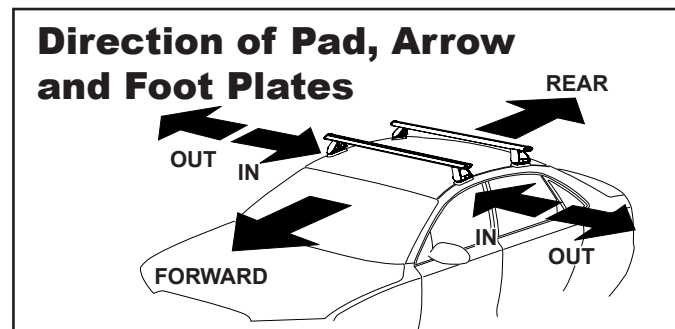

DK254 Rhino-Rack VA, Aero, Euro & HD crossbar instruction

Measurement A: CENTRE of door jamb to CENTRE arrow of leg foot plate.

Measurement B: CENTRE of Front leg foot plate arrow to CENTRE of Rear leg foot plate arrow.

Carrying capacity: Roof rack is rated to 75kg. Please refer to manufacturers handbook for your vehicles maximum roof load capacity. Always use the lower of the two figures.

VEHICLE	Date	Measurement A	Measurement B	Load Rating (includes racks 5kg/ 11lbs)
Jeep Compass MK 4dr wagon	2007-	75mm / 2,61/64"	700mm / 27,9/16"	60kg / 132lbs