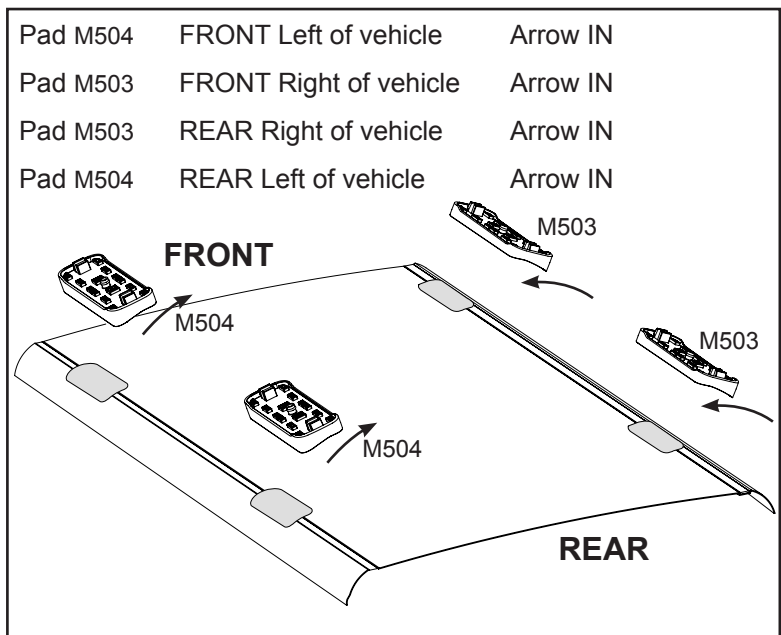

# DK254 Rhino-Rack VA, Aero, Euro & HD crossbar instruction

**Measurement A:** CENTRE of door jamb to CENTRE arrow of leg foot plate.

**Measurement B:** CENTRE of Front leg foot plate arrow to CENTRE of Rear leg foot plate arrow.

**Carrying capacity:** Roof rack is rated to 75kg. Please refer to manufacturers handbook for your vehicles maximum roof load capacity. Always use the lower of the two figures.

VEHICLE	Date	Measurement A	Measurement B	Load Rating (includes racks 5kg/ 11lbs)
Jeep Compass MK 4dr wagon	2007-	75mm / 2,61/64"	700mm / 27,9/16"	60kg / 132lbs