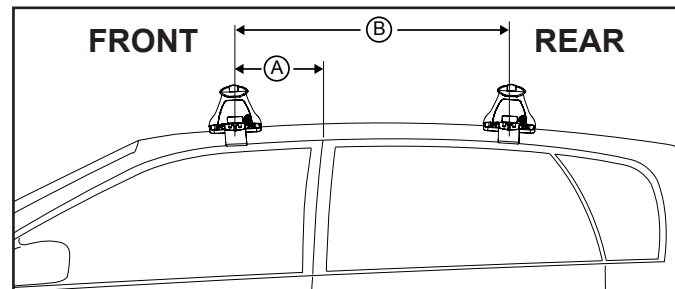

# DK254 Rhino-Rack VA, Aero, Euro & HD crossbar instruction

**Measurement A:** CENTRE of door jamb to CENTRE arrow of leg foot plate.

**Measurement B:** CENTRE of Front leg foot plate arrow to CENTRE of Rear leg foot plate arrow.

**Carrying capacity:** Roof rack is rated to 75kg. Please refer to manufacturers handbook for your vehicles maximum roof load capacity. Always use the lower of the two figures.

VEHICLE	Date	Measurement A	Measurement B	Load Rating (includes racks 5kg/ 11lbs)
Jeep Compass MK 4dr wagon	2007-	75mm / 2,61/64"	700mm / 27,9/16"	60kg / 132lbs