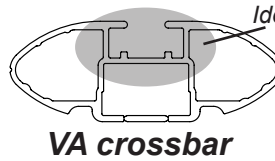

**IDENTIFICATION CHART**

Vehicle	Date	Crossbar	FRONT CROSSBAR					REAR CROSSBAR						
			Front Right Pad/ Clamp	Front Left Pad/ Clamp	Measurement strip length per side	Measurement strip length per side	Measurement Distance ( x )	Foot plate arrow direction	Rear Right Pad/ Clamp	Rear Left Pad/ Clamp	Measurement strip length per side	Measurement strip length per side	Measurement Distance ( x )	Foot plate arrow direction
Toyota Kluger 5dr wagon	08/07-	1375mm	M368 SUB0151	M368 SUB0151	172mm	117mm	1107mm / 43,37/64"	OUT	M368 SUB0151	M368 SUB0151	159mm	104mm	1081mm / 42,9/16"	OUT
			Arrow OUT						Arrow OUT					
Kia Cerato 4dr sedan	01/09-	1260mm	M368 SUB0151	M368 SUB0151	161mm	48mm	970mm / 38,3/16"	OUT	M368 SUB0151	M368 SUB0151	160mm	47mm	968mm / 38,7/64"	OUT
			Arrow OUT						Arrow OUT					
Toyota Highlander 5dr SUV	2008-	1375mm	M368 SUB0151	M368 SUB0151	172mm	117mm	1107mm / 43,37/64"	OUT	M368 SUB0151	M368 SUB0151	159mm	104mm	1081mm / 42,9/16"	OUT
			Arrow OUT						Arrow OUT					
Scion XB 5dr hatch	04-07	1375mm	M368 SUB0151	M368 SUB0151	171mm	116mm	1205mm / 47,7/16"	OUT	M368 SUB0151	M368 SUB0151	168mm	113mm	1099mm / 43,17/64"	OUT
			Arrow OUT						Arrow OUT					
Hyundai Azera 4dr sedan	06-11	1260mm	M368 SUB0151	M368 SUB0151	159mm	46mm	966mm / 38,1/32"	OUT	M368 SUB0151	M368 SUB0151	173mm	60mm	994mm / 39,9/64"	IN
			Arrow OUT						Arrow OUT					

# DK138 Rhino-Rack VA, Aero, Euro & HD [crossbar](#) instruction

**Measurement A:** CENTRE of door jamb to CENTRE arrow of leg foot plate.

**Measurement B:** CENTRE of Front leg foot plate arrow to CENTRE of Rear leg foot plate arrow.

## Hyundai Azera & Hyundai Grandeur Rear Foot Plate

Foot Plate arrow faces IN  
Pad arrow faces OUT

OUTside of vehicle