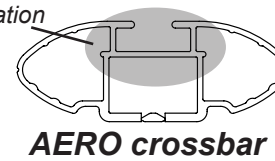

**IDENTIFICATION CHART**

Vehicle	Date	Crossbar	FRONT CROSSBAR					REAR CROSSBAR						
			Front Right Pad/ Clamp	Front Left Pad/ Clamp	Measurement strip length per side	Measurement strip length per side	Measurement Distance ( x )	Foot plate arrow direction	Rear Right Pad/ Clamp	Rear Left Pad/ Clamp	Measurement strip length per side	Measurement strip length per side	Measurement Distance ( x )	Foot plate arrow direction
Toyota Kluger 5dr wagon	08/07-	1375mm	M368 SUB0151	M368 SUB0151	172mm	117mm	1107mm / 43,37/64"	OUT	M368 SUB0151	M368 SUB0151	159mm	104mm	1081mm / 42,9/16"	OUT
			Arrow OUT						Arrow OUT					
Kia Cerato 4dr sedan	01/09-	1260mm	M368 SUB0151	M368 SUB0151	161mm	48mm	970mm / 38,3/16"	OUT	M368 SUB0151	M368 SUB0151	160mm	47mm	968mm / 38,7/64"	OUT
			Arrow OUT						Arrow OUT					
Toyota Highlander 5dr SUV	2008-	1375mm	M368 SUB0151	M368 SUB0151	172mm	117mm	1107mm / 43,37/64"	OUT	M368 SUB0151	M368 SUB0151	159mm	104mm	1081mm / 42,9/16"	OUT
			Arrow OUT						Arrow OUT					
Scion XB 5dr hatch	04-07	1375mm	M368 SUB0151	M368 SUB0151	171mm	116mm	1205mm / 47,7/16"	OUT	M368 SUB0151	M368 SUB0151	168mm	113mm	1099mm / 43,17/64"	OUT
			Arrow OUT						Arrow OUT					
Hyundai Azera 4dr sedan	06-11	1260mm	M368 SUB0151	M368 SUB0151	159mm	46mm	966mm / 38,1/32"	OUT	M368 SUB0151	M368 SUB0151	173mm	60mm	994mm / 39,9/64"	IN
			Arrow OUT						Arrow OUT					

# DK138 Rhino-Rack VA, Aero, Euro & HD [crossbar](#) instruction

**Measurement A:** CENTRE of door jamb to CENTRE arrow of leg foot plate.

**Measurement B:** CENTRE of Front leg foot plate arrow to CENTRE of Rear leg foot plate arrow.