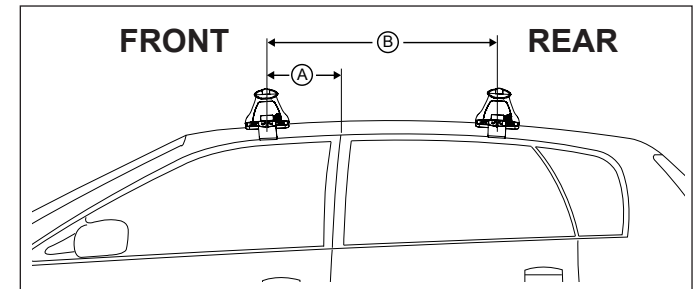

Direction of Pad, Arrow and Foot Plates

VEHICLE	Date	Measurement A	Measurement B	Load Rating (includes racks 5kg/11lbs)
Toyota Kluger 5dr wagon	08/07-	150mm / 5,29/32"	800mm / 31,1/2"	60kg / 132lbs
Kia Cerato 4dr sedan	01/09-	250mm / 9,27/32"	650mm / 25,19/32"	50kg / 110lbs
Toyota Highlander 5dr SUV	2008-	150mm / 5,29/32"	800mm / 31,1/2"	60kg / 132lbs
Scion XB 5dr hatch	04-07	300mm / 11,13/16"	750mm / 29,17/32"	50kg / 110lbs
Hyundai Azera 4dr sedan	06-11	210mm / 8,17/64"	700mm / 27,9/16"	50kg / 110lbs
Hyundai Grandeur 4dr sedan TG	02/06-	210mm / 8,17/64"	700mm / 27,9/16"	50kg / 110lbs