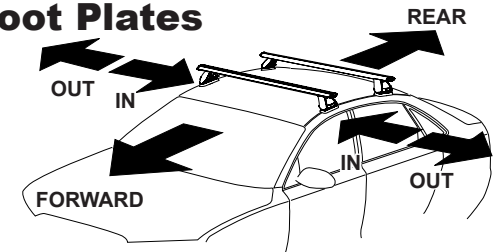

Direction of Pad, Arrow and Foot Plates

VEHICLE	Date	Measurement A	Measurement B	Load Rating (includes racks 5kg/11lbs)
Toyota Kluger 5dr wagon	08/07-	150mm / 5,29/32"	800mm / 31,1/2"	60kg / 132lbs
Kia Cerato 4dr sedan	01/09-	250mm / 9,27/32"	650mm / 25,19/32"	50kg / 110lbs
Toyota Highlander 5dr SUV	2008-	150mm / 5,29/32"	800mm / 31,1/2"	60kg / 132lbs
Scion XB 5dr hatch	04-07	300mm / 11,13/16"	750mm / 29,17/32"	50kg / 110lbs
Hyundai Azera 4dr sedan	06-11	210mm / 8,17/64"	700mm / 27,9/16"	50kg / 110lbs
Hyundai Grandeur 4dr sedan TG	02/06-	210mm / 8,17/64"	700mm / 27,9/16"	50kg / 110lbs