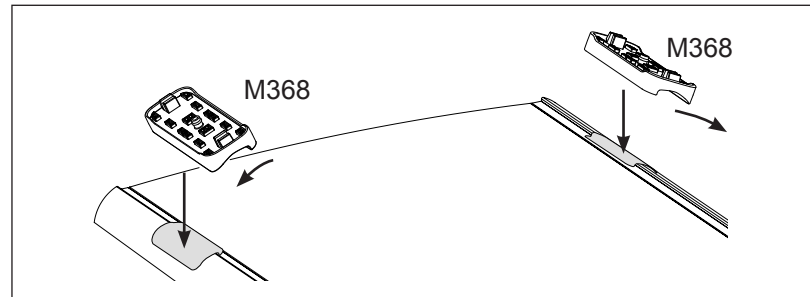

**IDENTIFICATION CHART**

Vehicle	Date	Crossbar	FRONT CROSSBAR					REAR CROSSBAR						
			Front Right Pad/ Clamp	Front Left Pad/ Clamp	Measurement strip length per side	Measurement strip length per side	Measurement Distance ( x )	Foot plate arrow direction	Rear Right Pad/ Clamp	Rear Left Pad/ Clamp	Measurement strip length per side	Measurement strip length per side	Measurement Distance ( x )	Foot plate arrow direction
Toyota Kluger 5dr wagon	08/07-	1375mm	M368 SUB0151	M368 SUB0151	172mm	117mm	1107mm / 43,37/64"	OUT	M368 SUB0151	M368 SUB0151	159mm	104mm	1081mm / 42,9/16"	OUT
			Arrow OUT						Arrow OUT					
Kia Cerato 4dr sedan	01/09-	1260mm	M368 SUB0151	M368 SUB0151	161mm	48mm	970mm / 38,3/16"	OUT	M368 SUB0151	M368 SUB0151	160mm	47mm	968mm / 38,7/64"	OUT
			Arrow OUT						Arrow OUT					
Toyota Highlander 5dr SUV	2008-	1375mm	M368 SUB0151	M368 SUB0151	172mm	117mm	1107mm / 43,37/64"	OUT	M368 SUB0151	M368 SUB0151	159mm	104mm	1081mm / 42,9/16"	OUT
			Arrow OUT						Arrow OUT					
Scion XB 5dr hatch	04-07	1375mm	M368 SUB0151	M368 SUB0151	171mm	116mm	1205mm / 47,7/16"	OUT	M368 SUB0151	M368 SUB0151	168mm	113mm	1099mm / 43,17/64"	OUT
			Arrow OUT						Arrow OUT					
Hyundai Azera 4dr sedan	06-11	1260mm	M368 SUB0151	M368 SUB0151	159mm	46mm	966mm / 38,1/32"	OUT	M368 SUB0151	M368 SUB0151	173mm	60mm	994mm / 39,9/64"	IN
			Arrow OUT						Arrow OUT					

# DK138 Rhino-Rack VA, Aero, Euro & HD [crossbar](#) instruction

**Measurement A:** CENTRE of door jamb to CENTRE arrow of leg foot plate.

**Measurement B:** CENTRE of Front leg foot plate arrow to CENTRE of Rear leg foot plate arrow.

## Hyundai Azera & Hyundai Grandeur Rear Foot Plate

Foot Plate arrow faces IN  
Pad arrow faces OUT

OUTside of vehicle