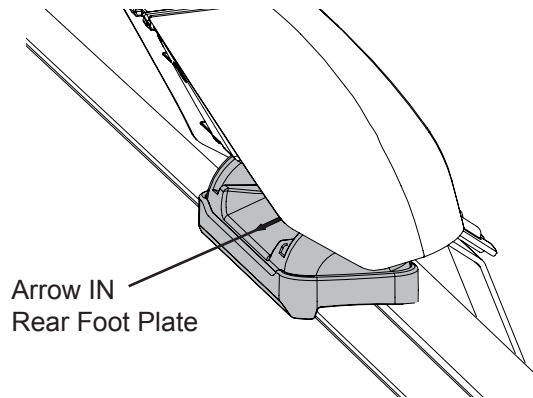

**IDENTIFICATION CHART**

Vehicle	Date	Crossbar	FRONT CROSSBAR					REAR CROSSBAR						
			Front Right Pad/ Clamp	Front Left Pad/ Clamp	Measurement strip length per side	Measurement strip length per side	Measurement Distance ( x )	Foot plate arrow direction	Rear Right Pad/ Clamp	Rear Left Pad/ Clamp	Measurement strip length per side	Measurement strip length per side	Measurement Distance ( x )	Foot plate arrow direction
Toyota Kluger 5dr wagon	08/07-	1375mm	M368 SUB0151	M368 SUB0151	172mm	117mm	1107mm / 43,37/64"	OUT	M368 SUB0151	M368 SUB0151	159mm	104mm	1081mm / 42,9/16"	OUT
			Arrow OUT						Arrow OUT					
Kia Cerato 4dr sedan	01/09-	1260mm	M368 SUB0151	M368 SUB0151	161mm	48mm	970mm / 38,3/16"	OUT	M368 SUB0151	M368 SUB0151	160mm	47mm	968mm / 38,7/64"	OUT
			Arrow OUT						Arrow OUT					
Toyota Highlander 5dr SUV	2008-	1375mm	M368 SUB0151	M368 SUB0151	172mm	117mm	1107mm / 43,37/64"	OUT	M368 SUB0151	M368 SUB0151	159mm	104mm	1081mm / 42,9/16"	OUT
			Arrow OUT						Arrow OUT					
Scion XB 5dr hatch	04-07	1375mm	M368 SUB0151	M368 SUB0151	171mm	116mm	1205mm / 47,7/16"	OUT	M368 SUB0151	M368 SUB0151	168mm	113mm	1099mm / 43,17/64"	OUT
			Arrow OUT						Arrow OUT					
Hyundai Azera 4dr sedan	06-11	1260mm	M368 SUB0151	M368 SUB0151	159mm	46mm	966mm / 38,1/32"	OUT	M368 SUB0151	M368 SUB0151	173mm	60mm	994mm / 39,9/64"	IN
			Arrow OUT						Arrow OUT					

# DK138 Rhino-Rack VA, Aero, Euro & HD [crossbar](#) instruction

**Measurement A:** CENTRE of door jamb to CENTRE arrow of leg foot plate.

**Measurement B:** CENTRE of Front leg foot plate arrow to CENTRE of Rear leg foot plate arrow.

## Hyundai Azera & Hyundai Grandeur Rear Foot Plate

Foot Plate arrow faces IN  
Pad arrow faces OUT

OUTside of vehicle