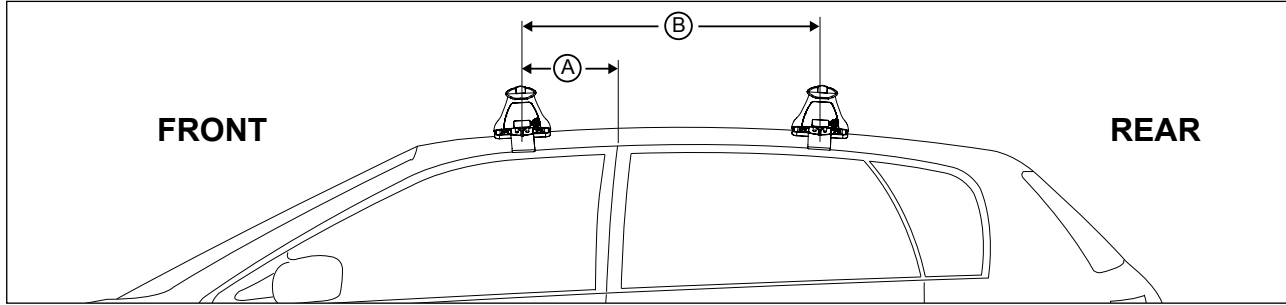

DK046/DK046H Rhino-Rack VA, DA, Euro & HD Crossbar instruction

Measurement A: CENTRE of door jamb to CENTRE arrow of leg foot plate.

Measurement B: CENTRE of Front leg foot plate arrow to CENTRE of Rear leg foot plate arrow.

Carrying capacity: Roof rack is rated to 75kg. Please refer to manufacturers handbook for your vehicles maximum roof load capacity. Always use the lower of the two figures.