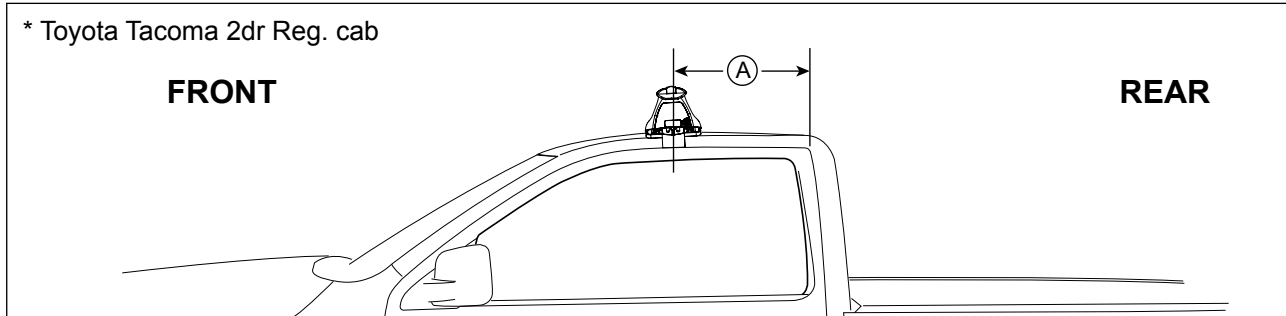

* Toyota Tacoma 2dr Reg. cab