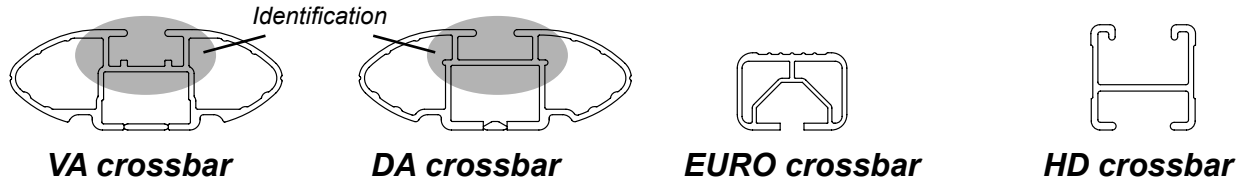

IDENTIFICATION CHART

Vehicle	Date	Crossbar	FRONT CROSSBAR					REAR CROSSBAR						
			Front Right Pad/Clamp	Front Left Pad/Clamp	Measurement strip length per side	Measurement strip length per side	Measurement Distance (x)	Foot plate arrow direction	Rear Right Pad/Clamp	Rear Left Pad/Clamp	Measurement strip length per side	Measurement strip length per side	Measurement Distance (x)	Foot plate arrow direction
Audi A3 5dr Hatch	04-12	1180mm	M366 SUB0144	202mm	147mm	972mm / 38,17/64"	OUT	M366 SUB0144	176mm	121mm	920mm / 36,7/32"	OUT		
			Pad Arrow FORWARD					Pad Arrow FORWARD						
Holden Jackaroo 4dr Wagon	03/98-02/01	1375mm	M366 SUB0144	165mm	110mm	1093mm / 43,1/32"	OUT	M366 SUB0144	161mm	106mm	1085mm / 42,23/32"	OUT		
			Pad Arrow FORWARD					Pad Arrow FORWARD						
Suzuki APV Van	06/05-	1260mm	M366 SUB0144	193mm	80mm	1034mm / 40,45/64"	OUT	M366 SUB0144	189mm	76mm	1026mm / 40,25/64"	OUT		
			Pad Arrow FORWARD					Pad Arrow FORWARD						
Mitsubishi Grandis 4dr Wagon	07/06-11	1260mm	M366 SUB0144	201mm	88mm	105mm / 41,11/32"	OUT	M366 SUB0144	202mm	89mm	1052mm / 41,27/64"	OUT		
			Pad Arrow FORWARD					Pad Arrow FORWARD						
Kia Rondo/ Carens 4dr Wagon	USA 07-12	1260mm	M366 SUB0144	185mm	72mm	1018mm / 40,5/64"	OUT	M366 SUB0144	177mm	64mm	1002mm / 39,29/64"	OUT		
	AU/NZ 04/08-04/13		Pad Arrow FORWARD					Pad Arrow FORWARD