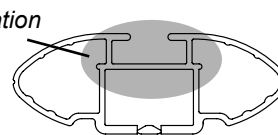

DK046/DK046H Rhino-Rack VA, DA, Euro & HD Crossbar instruction

IDENTIFICATION CHART

VA crossbar

DA crossbar

EURO crossbar

HD crossbar

Vehicle	Date	Crossbar	FRONT CROSSBAR					REAR CROSSBAR				
			Front Right Pad/Clamp	Front Left Pad/Clamp	Measurement strip length per side	Measurement strip length per side	Measurement Distance (x)	Foot plate arrow direction	Rear Right Pad/Clamp	Rear Left Pad/Clamp	Measurement strip length per side	Measurement strip length per side
Ford Fiesta 5dr Hatch	09-	1180mm	M366 SUB0144	199mm	144mm	966mm / 38,1/32"	OUT	M366 SUB0144	175mm	120mm	918mm / 36,9/64"	OUT
			Pad Arrow FORWARD					Pad Arrow FORWARD				
BMW 5 Series 4dr Sedan E60	03-10	1260mm	M366 SUB0144	184mm	71mm	1016mm / 40"	OUT	M366 SUB0144	185mm	72mm	1018mm / 40,5/64"	OUT
			Pad Arrow FORWARD					Pad Arrow FORWARD				
Dodge Avenger 4dr Sedan	08-	1260mm	M366 SUB0144	194mm	81mm	1036mm / 40,25/32"	OUT	M366 SUB0144	189mm	76mm	1026mm / 40,25/64"	OUT
			Pad Arrow FORWARD					Pad Arrow FORWARD				
Toyota Tacoma 4dr Access Cab	05-	1375mm	M366 SUB0144	163mm	108mm	1089mm / 42,7/8"	OUT	M366 SUB0144	153mm	98mm	1069mm / 42,3/32"	OUT
			Pad Arrow FORWARD					Pad Arrow FORWARD				
Toyota Tacoma 2dr Reg. Cab	05-	1375mm	M366 SUB0144	164mm	109mm	1091mm / 42,61/64"	OUT	M366 SUB0144	N/A	N/A	N/A	N/A
			Pad Arrow FORWARD					Pad Arrow FORWARD				