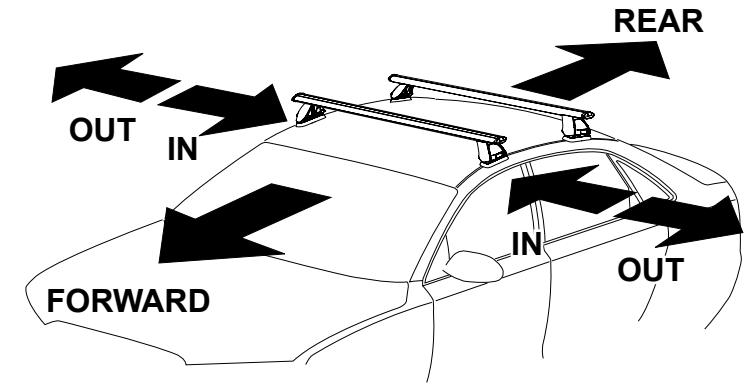

Direction of Pad & Foot Plate Arrows

VEHICLE	Date	Measurement A	Measurement B	Load Rating (includes racks 5kg/ 11lbs)
BMW 5 Series 4dr Sedan E60	03-10	250mm / 9,27/32"	710mm / 27,61/64"	75kg / 165lbs
Dodge Avenger 4dr Sedan	08-	300mm / 11,13/16"	700mm / 27,9/16"	75kg / 165lbs
Toyota Tacoma 4dr Access Cab	05-	280mm / 11,1/32"	650mm / 25,19/32"	75kg / 165lbs
Toyota Tacoma 2dr Reg. Cab	05-	280mm / 11,1/32"	N/A	30kg / 66lbs