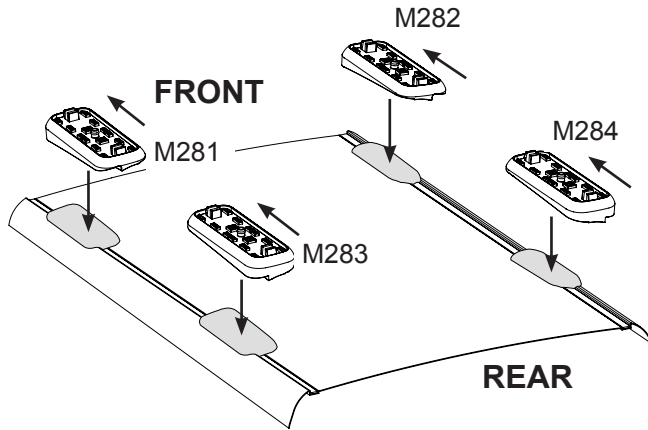

DK195 Rhino-Rack VA, Aero, Euro & HD crossbar instruction

Measurement A: CENTRE of door jamb to CENTRE arrow of leg foot plate.

Measurement B: CENTRE of Front leg foot plate arrow to CENTRE of Rear leg foot plate arrow.

Carrying capacity: Roof rack is rated to 75kg. Please refer to manufacturers handbook for your vehicles maximum roof load capacity. Always use the lower of the two figures.

Pad M281, FRONT Left. Arrow forward.
 Pad M283, REAR Left. Arrow forward.
 Pad M282, FRONT Right. Arrow forward.
 Pad M284, REAR Right. Arrow forward.

Direction of Pad, Arrow and Foot Plates

VEHICLE	Date	Measurement A	Measurement B	Load Rating (includes racks 5kg/ 11lbs)
Toyota Prius (ZVW30R) 5dr hatch	07/09-	270mm / 10,5/8"	700mm / 27,9/16"	50kg / 110lbs
Toyota Prius v (ZVW40) 5dr wagon	2012-	50mm / 1,31/32"	700mm / 27,9/16"	60kg / 132lbs
Toyota Prius+ (ZVW40) 5dr wagon	2012-	50mm / 1,31/32"	700mm / 27,9/16"	60kg / 132lbs