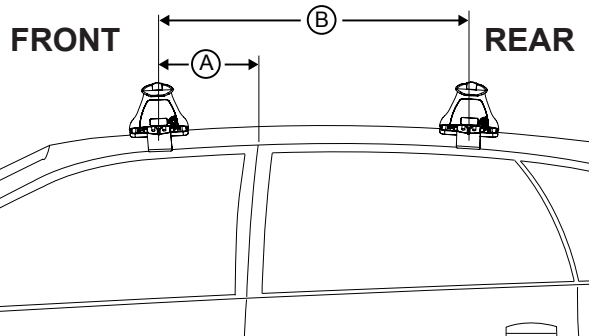

DK195 Rhino-Rack VA, Aero, Euro & HD crossbar instruction

Measurement A: CENTRE of door jamb to CENTRE arrow of leg foot plate.

Measurement B: CENTRE of Front leg foot plate arrow to CENTRE of Rear leg foot plate arrow.

Carrying capacity: Roof rack is rated to 75kg. Please refer to manufacturers handbook for your vehicles maximum roof load capacity. Always use the lower of the two figures.

Pad M281, FRONT Left. Arrow forward.
 Pad M283, REAR Left. Arrow forward.
 Pad M282, FRONT Right. Arrow forward.
 Pad M284, REAR Right. Arrow forward.

Direction of Pad, Arrow and Foot Plates

VEHICLE	Date	Measurement A	Measurement B	Load Rating (includes racks 5kg/ 11lbs)
Toyota Prius (ZVW30R) 5dr hatch	07/09-	270mm / 10,5/8"	700mm / 27,9/16"	50kg / 110lbs
Toyota Prius v (ZVW40) 5dr wagon	2012-	50mm / 1,31/32"	700mm / 27,9/16"	60kg / 132lbs
Toyota Prius+ (ZVW40) 5dr wagon	2012-	50mm / 1,31/32"	700mm / 27,9/16"	60kg / 132lbs