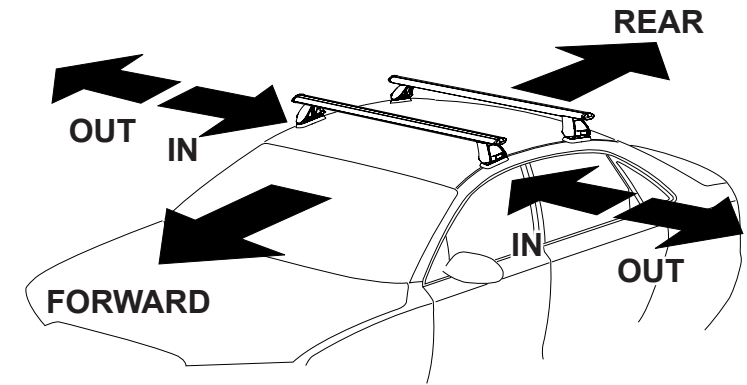

Direction of Pad, Arrow and Foot Plates

VEHICLE	Date	Measurement A	Measurement B	Load Rating (includes racks 5kg/ 11lbs)
Toyota Prius (ZVW30R) 5dr hatch	07/09-	270mm / 10,5/8"	700mm / 27,9/16"	50kg / 110lbs
Toyota Prius v (ZVW40) 5dr wagon	2012-	50mm / 1,31/32"	700mm / 27,9/16"	60kg / 132lbs
Toyota Prius+ (ZVW40) 5dr wagon	2012-	50mm / 1,31/32"	700mm / 27,9/16"	60kg / 132lbs