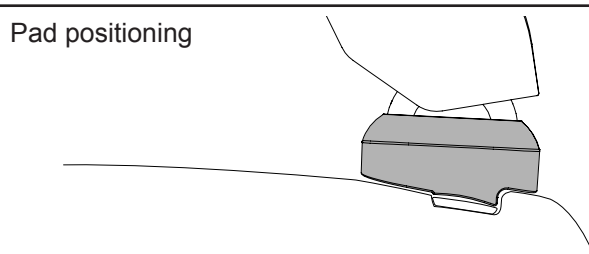

DK195 Rhino-Rack VA, Aero, Euro & HD crossbar instruction

Measurement A: CENTRE of door jamb to CENTRE arrow of leg foot plate.

Measurement B: CENTRE of Front leg foot plate arrow to CENTRE of Rear leg foot plate arrow.

Carrying capacity: Roof rack is rated to 75kg. Please refer to manufacturers handbook for your vehicles maximum roof load capacity. Always use the lower of the two figures.

Pad M281, FRONT Left. Arrow forward.
 Pad M283, REAR Left. Arrow forward.
 Pad M282, FRONT Right. Arrow forward.
 Pad M284, REAR Right. Arrow forward.