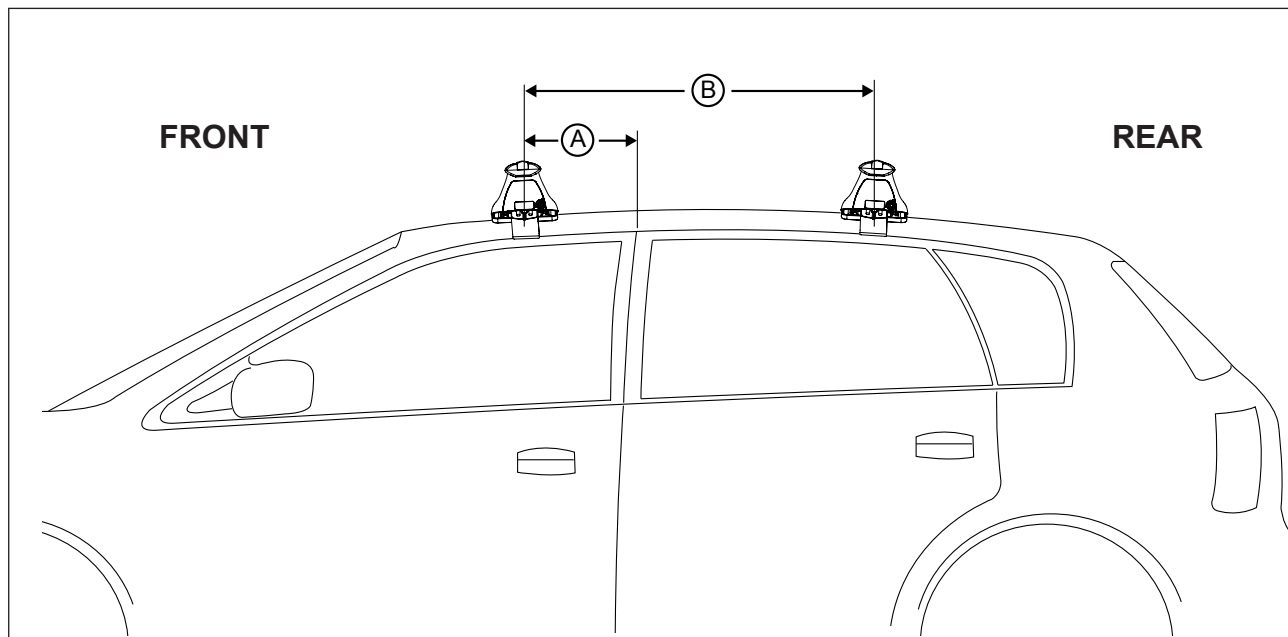

DK115 Rhino-Rack VA, Aero, Euro & HD crossbar instruction

Measurement A: CENTRE of door jamb to CENTRE arrow of leg foot plate.

Measurement B: CENTRE of Front leg foot plate arrow to CENTRE of Rear leg foot plate arrow.

Carrying capacity: Roof rack is rated to 75kg. Please refer to manufacturers handbook for your vehicles maximum roof load capacity. Always use the lower of the two figures.

VEHICLE	Date	Measurement A	Measurement B	Load Rating (includes racks 5kg/11lbs)
Nissan Navara D22 Dual Cab	03/97 on	250mm	850mm	75kg