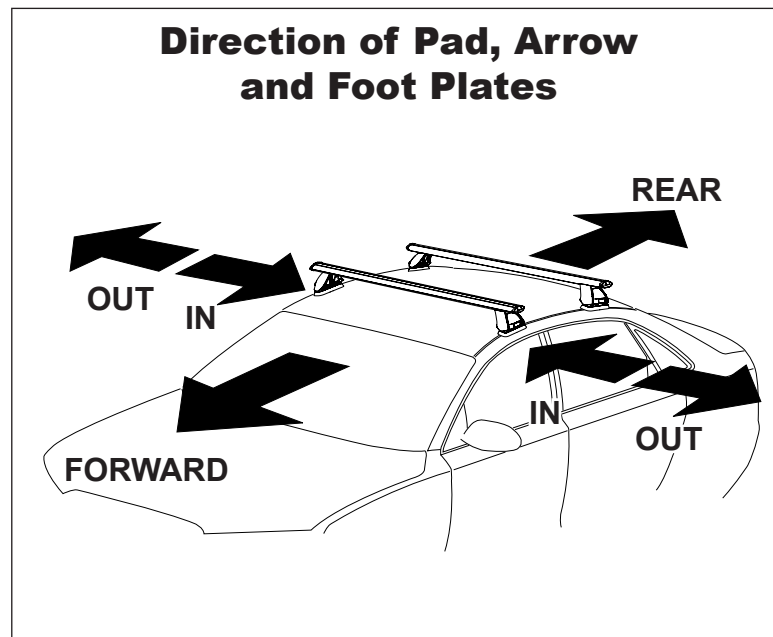

DK115 Rhino-Rack VA, Aero, Euro & HD crossbar instruction

Measurement A: CENTRE of door jamb to CENTRE arrow of leg foot plate.

Measurement B: CENTRE of Front leg foot plate arrow to CENTRE of Rear leg foot plate arrow.

Carrying capacity: Roof rack is rated to 75kg. Please refer to manufacturers handbook for your vehicles maximum roof load capacity. Always use the lower of the two figures.

VEHICLE	Date	Measurement A	Measurement B	Load Rating (includes racks 5kg/11lbs)
Nissan Navara D22 Dual Cab	03/97 on	250mm	850mm	75kg