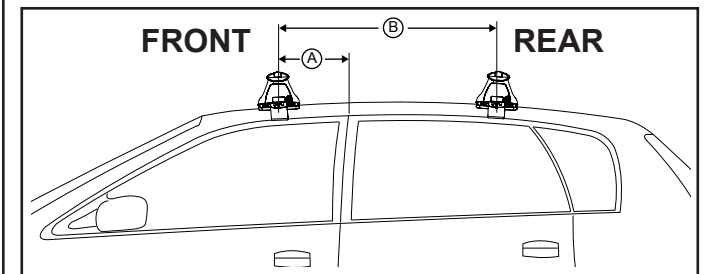

DK079/DK079H Rhino-Rack VA, Aero, Euro & HD crossbar instruction

Measurement A: CENTRE of door jamb to CENTRE arrow of leg foot plate.

Measurement B: CENTRE of Front leg foot plate arrow to CENTRE of Rear leg foot plate arrow.

Carrying capacity: Roof rack is rated to 75kg. Please refer to manufacturers handbook for your vehicles maximum roof load capacity. Always use the lower of the two figures.

VEHICLE	Date	Measurement A	Measurement B	Load Rating (includes racks 5kg/ 11lbs)
Toyota Prius (XW20) 5dr hatch	04-09	320mm / 12,19/32"	700mm / 27,9/16"	50kg / 110lbs
Honda Insight 4dr sedan	2009-	300mm / 11,13/16"	700mm / 27,9/16"	50kg / 110lbs
Toyota Tundra Crewmax pickup	2007-	280mm / 11,1/32"	800mm / 31,1/2"	75kg / 165lbs
Toyota Tundra Double Cab pickup	2007-	290mm / 11,27/64"	700mm / 27,9/16"	75kg / 165lbs
Nissan Stagea 4dr wagon	01-07	90mm / 3,35/64"	750mm / 29,17/32"	75kg / 165lbs