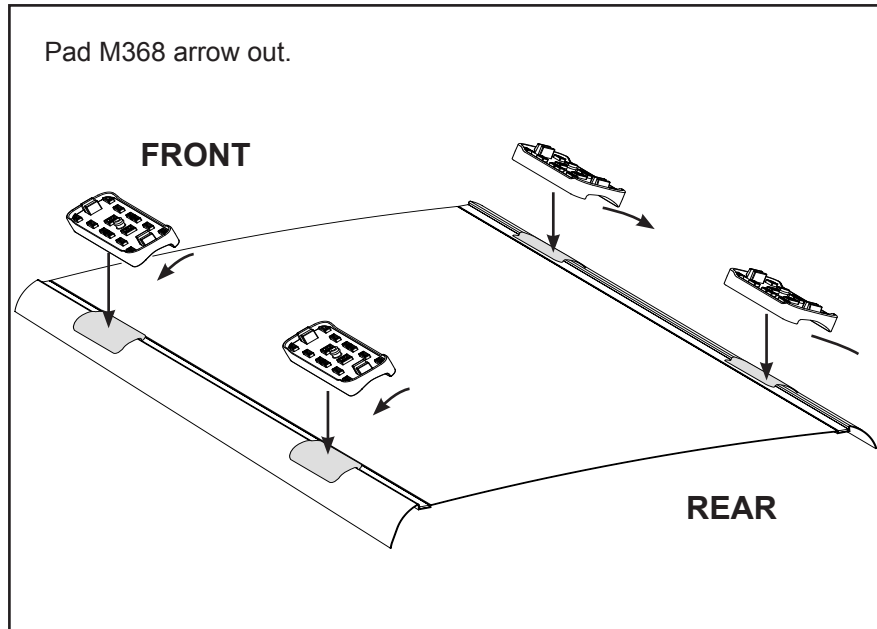

DK079/DK079H Rhino-Rack VA, Aero, Euro & HD crossbar instruction

Measurement A: CENTRE of door jamb to CENTRE arrow of leg foot plate.

Measurement B: CENTRE of Front leg foot plate arrow to CENTRE of Rear leg foot plate arrow.

Carrying capacity: Roof rack is rated to 75kg. Please refer to manufacturers handbook for your vehicles maximum roof load capacity. Always use the lower of the two figures.

VEHICLE	Date	Measurement A	Measurement B	Load Rating (includes racks 5kg/ 11lbs)
Toyota Prius (XW20) 5dr hatch	04-09	320mm / 12,19/32"	700mm / 27,9/16"	50kg / 110lbs
Honda Insight 4dr sedan	2009-	300mm / 11,13/16"	700mm / 27,9/16"	50kg / 110lbs
Toyota Tundra Crewmax pickup	2007-	280mm / 11,1/32"	800mm / 31,1/2"	75kg / 165lbs
Toyota Tundra Double Cab pickup	2007-	290mm / 11,27/64"	700mm / 27,9/16"	75kg / 165lbs
Nissan Stagea 4dr wagon	01-07	90mm / 3,35/64"	750mm / 29,17/32"	75kg / 165lbs