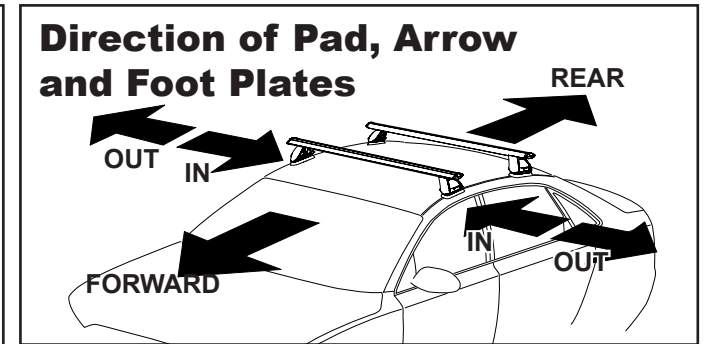

DK079/DK079H Rhino-Rack VA, Aero, Euro & HD crossbar instruction

Measurement A: CENTRE of door jamb to CENTRE arrow of leg foot plate.

Measurement B: CENTRE of Front leg foot plate arrow to CENTRE of Rear leg foot plate arrow.

Carrying capacity: Roof rack is rated to 75kg. Please refer to manufacturers handbook for your vehicles maximum roof load capacity. Always use the lower of the two figures.

VEHICLE	Date	Measurement A	Measurement B	Load Rating (includes racks 5kg/ 11lbs)
Toyota Prius (XW20) 5dr hatch	04-09	320mm / 12,19/32"	700mm / 27,9/16"	50kg / 110lbs
Honda Insight 4dr sedan	2009-	300mm / 11,13/16"	700mm / 27,9/16"	50kg / 110lbs
Toyota Tundra Crewmax pickup	2007-	280mm / 11,1/32"	800mm / 31,1/2"	75kg / 165lbs
Toyota Tundra Double Cab pickup	2007-	290mm / 11,27/64"	700mm / 27,9/16"	75kg / 165lbs
Nissan Stagea 4dr wagon	01-07	90mm / 3,35/64"	750mm / 29,17/32"	75kg / 165lbs