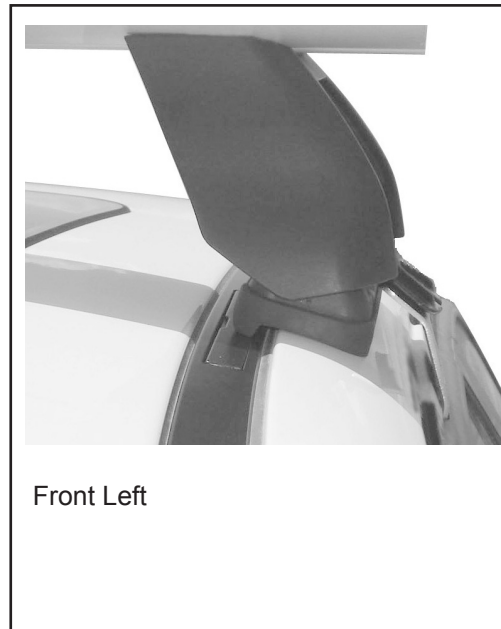

DK079/DK079H Rhino-Rack VA, Aero, Euro & HD crossbar instruction

Measurement A: CENTRE of door jamb to CENTRE arrow of leg foot plate.

Measurement B: CENTRE of Front leg foot plate arrow to CENTRE of Rear leg foot plate arrow.

Carrying capacity: Roof rack is rated to 75kg. Please refer to manufacturers handbook for your vehicles maximum roof load capacity. Always use the lower of the two figures.

VEHICLE	Date	Measurement A	Measurement B	Load Rating (includes racks 5kg/ 11lbs)
Toyota Prius (XW20) 5dr hatch	04-09	320mm / 12,19/32"	700mm / 27,9/16"	50kg / 110lbs
Honda Insight 4dr sedan	2009-	300mm / 11,13/16"	700mm / 27,9/16"	50kg / 110lbs
Toyota Tundra Crewmax pickup	2007-	280mm / 11,1/32"	800mm / 31,1/2"	75kg / 165lbs
Toyota Tundra Double Cab pickup	2007-	290mm / 11,27/64"	700mm / 27,9/16"	75kg / 165lbs
Nissan Stagea 4dr wagon	01-07	90mm / 3,35/64"	750mm / 29,17/32"	75kg / 165lbs