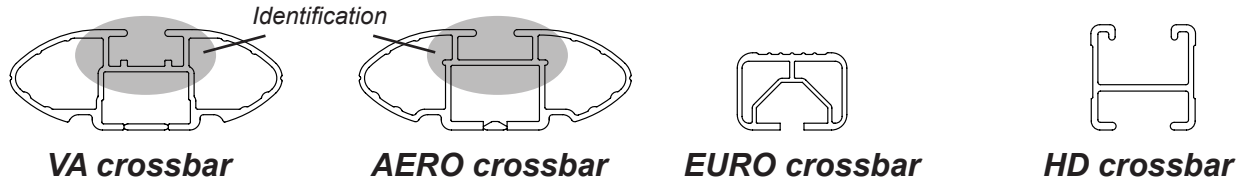

IDENTIFICATION CHART

Vehicle	Date	Crossbar	FRONT CROSSBAR					REAR CROSSBAR				
			Front Right Pad/ Clamp	Front Left Pad/ Clamp	Measurement strip length per side	Measurement strip length per side	Measurement Distance (x)	Foot plate arrow direction	Rear Right Pad/ Clamp	Rear Left Pad/ Clamp	Measurement strip length per side	Measurement strip length per side
Toyota Prius (XW20) 5dr hatch	04-09	1260mm	M368 SUB0150	183mm	70mm	1014mm / 39,59/64"	OUT	M368 SUB0150	177mm	64mm	1002mm / 39,29/64"	OUT
			Arrow OUT					Arrow OUT				
Honda Insight 4dr sedan	2009-	1260mm	M368 SUB0150	173mm	60mm	994mm / 39,9/64"	OUT	M368 SUB0150	165mm	52mm	978mm / 38,1/2"	OUT
			Arrow OUT					Arrow OUT				
Toyota Tundra Crewmax pickup	2007-	1500mm	M368 SUB0150	158mm	103mm	1204mm / 47,13/32"	OUT	M368 SUB0150	146mm	91mm	1180mm / 46,29/64"	OUT
			Arrow OUT					Arrow OUT				
Toyota Tundra Double Cab pickup	2007-	1500mm	M368 SUB0150	158mm	103mm	1204mm / 47,13/32"	OUT	M368 SUB0150	141mm	86mm	1170mm / 46,1/16"	OUT
			Arrow OUT					Arrow OUT				
Nissan Stagea 4dr wagon	01-07	1260mm	M368 SUB0150	173mm	60mm	994mm / 39,9/64"	OUT	M368 SUB0150	166mm	53mm	980mm / 38,37/64"	OUT
			Arrow OUT					Arrow OUT				

DK079/DK079H Rhino-Rack VA, Aero, Euro & HD crossbar instruction

Measurement A: CENTRE of door jamb to CENTRE arrow of leg foot plate.

Measurement B: CENTRE of Front leg foot plate arrow to CENTRE of Rear leg foot plate arrow.