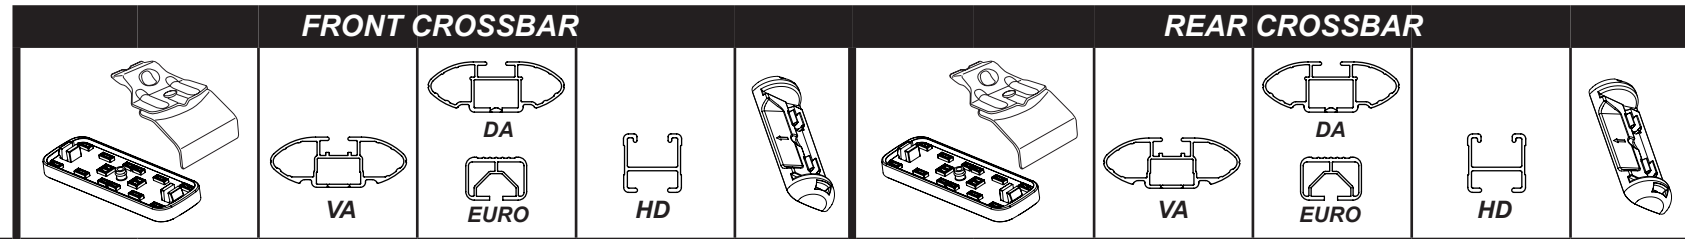

Rhino Rack 2500 Series - DK043/ DK043H instruction

IDENTIFICATION CHART

Vehicle	Date	Crossbar	FRONT CROSSBAR					REAR CROSSBAR						
			Front Right Pad/Clamp	Front Left Pad/Clamp	Measurement strip length per side	Measurement strip length per side	Measurement Distance (x)	Foot plate arrow direction	Rear Right Pad/Clamp	Rear Left Pad/Clamp	Measurement strip length per side	Measurement strip length per side	Measurement Distance (x)	Foot plate arrow direction
Toyota Rav 4 LWB 4dr SUV	06-12	1260mm	M367		198mm	85mm	1044mm / 41,7/64"	OUT	M367		185mm	72mm	1018mm / 40,5/64"	OUT
			SUB0145						SUB0145					
			Pad Arrow Forward											
Toyota Rav 4 SWB 4dr SUV	06-12	1260mm	M367		188mm	75mm	1024mm / 40,5/16"	OUT	M367		178mm	65mm	1004mm / 39,17/32"	OUT
			SUB0145						SUB0145					
			Pad Arrow Forward											
Dodge RAM 1500 Quad Cab	09-	1500mm	M367		159mm	104mm	1206mm / 47,31/64"	OUT	M367		157mm	102mm	1202mm / 47,21/64"	OUT
			SUB0145						SUB0145					
			Pad Arrow Forward											
Dodge RAM 1500 Crew Cab	09-	1500mm	M367		159mm	104mm	1206mm / 47,31/64"	OUT	M367		157mm	102mm	1202mm / 47,21/64"	OUT
			SUB0145						SUB0145					
			Pad Arrow Forward											
Dodge RAM 2500/ 3500 Crew Cab	10-	1500mm	M367		159mm	104mm	1206mm / 47,31/64"	OUT	M367		157mm	102mm	1202mm / 47,21/64"	OUT
			SUB0145						SUB0145					
			Pad Arrow Forward											
Dodge RAM 2500/ 3500 Mega Cab	10-	1500mm	M367		159mm	104mm	1206mm / 47,31/64"	OUT	M367		157mm	102mm	1202mm / 47,21/64"	OUT
			SUB0145						SUB0145					
			Pad Arrow Forward