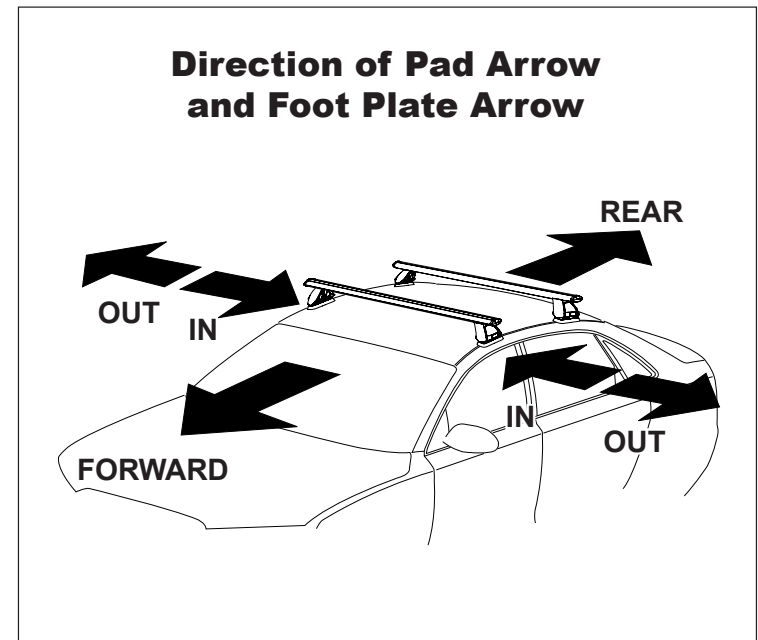

DK400 Rhino-Rack VA, DA, Euro & HD crossbar instruction

Measurement A: CENTRE of door jamb to CENTRE arrow of leg foot plate.

Measurement B: CENTRE of Front leg foot plate arrow to CENTRE of Rear leg foot plate arrow.

Carrying capacity: Roof rack is rated to 75kg. Please refer to manufacturers handbook for your vehicles maximum roof load capacity. Always use the lower of the two figures.

VEHICLE	Date	Measurement A	Measurement B	Load Rating (includes racks 5kg/ 11lbs)
Acura MDX	2014 -	100mm / 3,15/16"	750mm / 29,17/32"	75kg / 165lbs