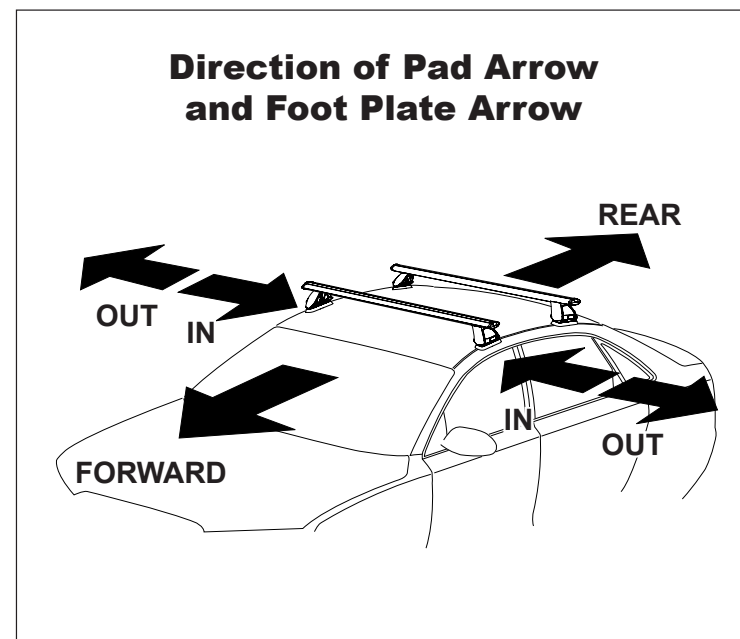

DK396 Rhino-Rack VA, DA, Euro & HD crossbar instruction

Measurement A: CENTRE of door jamb to CENTRE arrow of leg foot plate.

Measurement B: CENTRE of Front leg foot plate arrow to CENTRE of Rear leg foot plate arrow.

Carrying capacity: Roof rack is rated to 75kg. Please refer to manufacturers handbook for your vehicles maximum roof load capacity. Always use the lower of the two figures.

VEHICLE	Date	Measurement A	Measurement B	Load Rating (includes racks 5kg/ 11lbs)
Nissan Rogue	2014 -	150mm / 5,29/32"	700mm / 27,9/16"	75kg / 165lbs
Nissan XTrail	2014 -	150mm / 5,29/32"	700mm / 27,9/16"	75kg / 165lbs