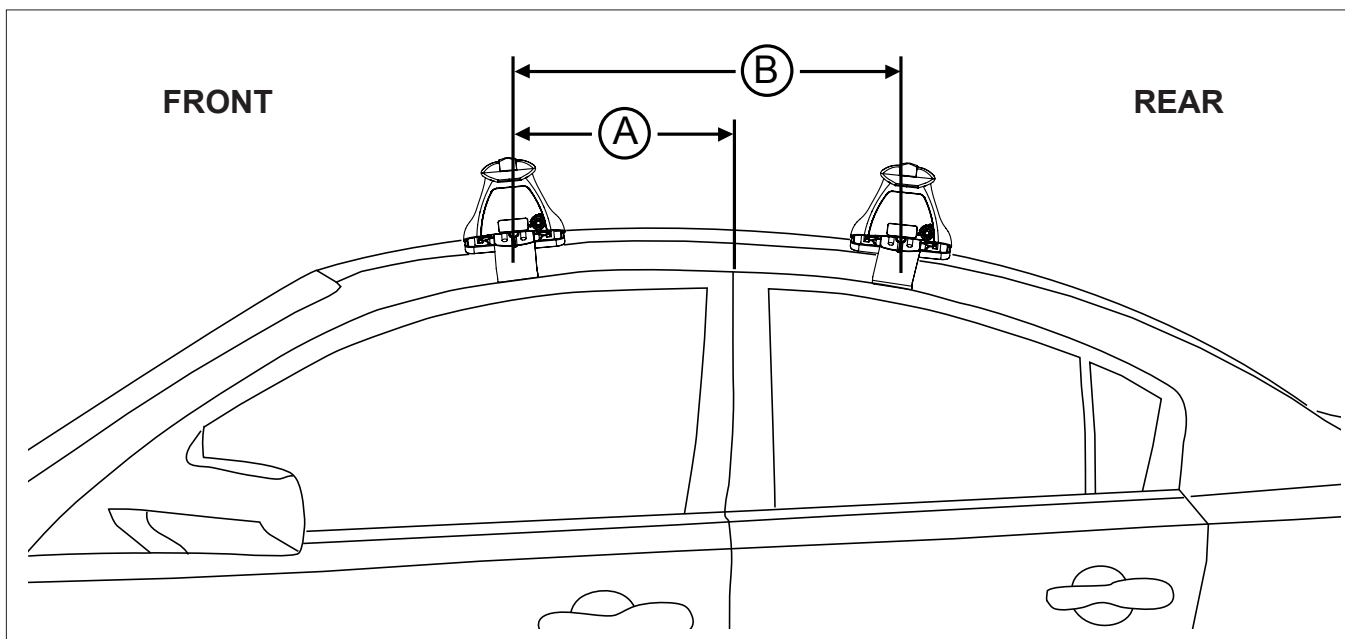

DK396 Rhino-Rack VA, DA, Euro & HD crossbar instruction

Measurement A: CENTRE of door jamb to CENTRE arrow of leg foot plate.

Measurement B: CENTRE of Front leg foot plate arrow to CENTRE of Rear leg foot plate arrow.

Carrying capacity: Roof rack is rated to 75kg. Please refer to manufacturers handbook for your vehicles maximum roof load capacity. Always use the lower of the two figures.

VEHICLE	Date	Measurement A	Measurement B	Load Rating (includes racks 5kg/ 11lbs)
Nissan Rogue	2014 -	150mm / 5,29/32"	700mm / 27,9/16"	75kg / 165lbs
Nissan XTrail	2014 -	150mm / 5,29/32"	700mm / 27,9/16"	75kg / 165lbs