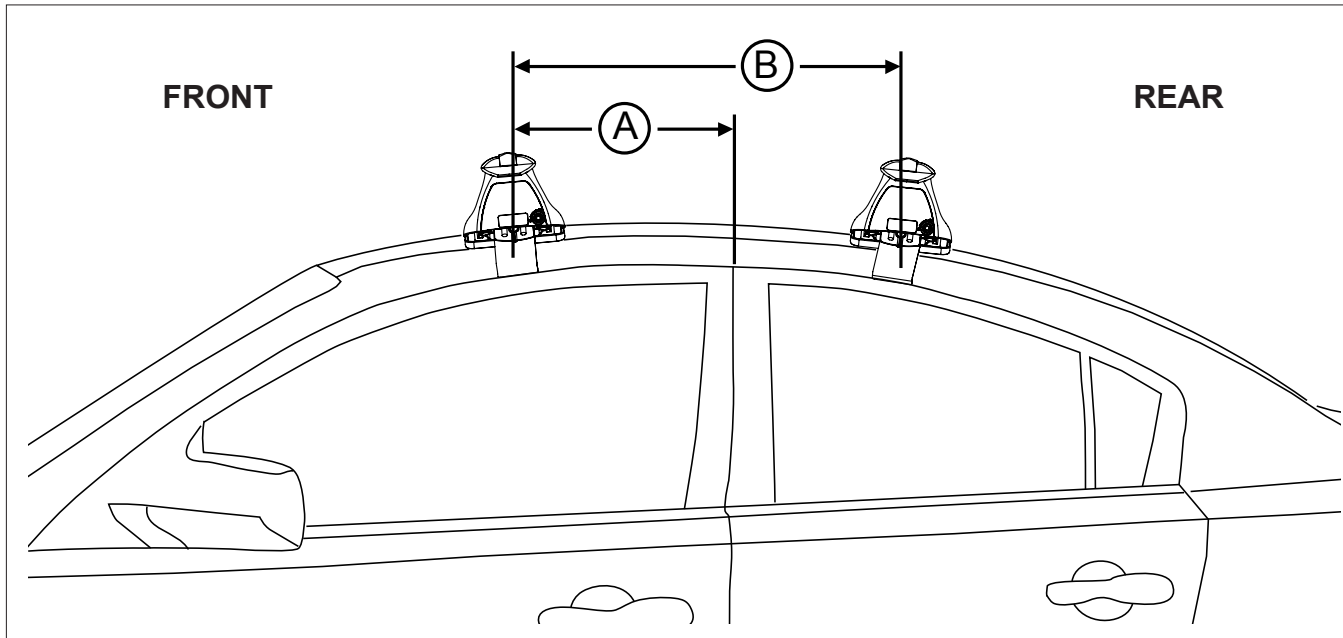

DK390 Rhino-Rack VA, DA, Euro & HD crossbar instruction

Measurement A: CENTRE of door jamb to CENTRE arrow of leg foot plate.

Measurement B: CENTRE of Front leg foot plate arrow to CENTRE of Rear leg foot plate arrow.

Carrying capacity: Roof rack is rated to 75kg. Please refer to manufacturers handbook for your vehicles maximum roof load capacity. Always use the lower of the two figures.

VEHICLE	Date	Measurement A	Measurement B	Load Rating (includes racks 5kg/ 11lbs)
VW Golf MkVII	01/13-	200mm / 7,7/8"	700mm / 27,9/16"	75kg / 165lbs