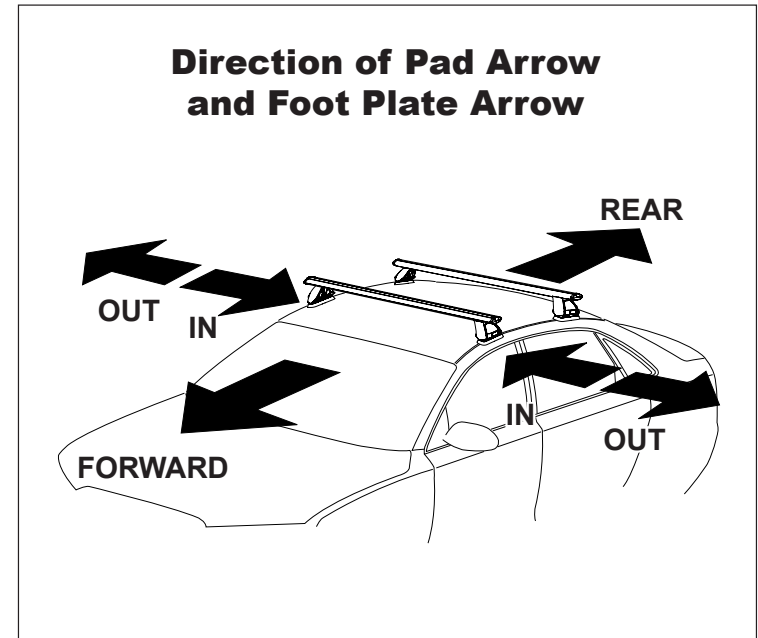

DK390 Rhino-Rack VA, DA, Euro & HD crossbar instruction

Measurement A: CENTRE of door jamb to CENTRE arrow of leg foot plate.

Measurement B: CENTRE of Front leg foot plate arrow to CENTRE of Rear leg foot plate arrow.

Carrying capacity: Roof rack is rated to 75kg. Please refer to manufacturers handbook for your vehicles maximum roof load capacity. Always use the lower of the two figures.

VEHICLE	Date	Measurement A	Measurement B	Load Rating (includes racks 5kg/ 11lbs)
VW Golf MkVII	01/13-	200mm / 7,7/8"	700mm / 27,9/16"	75kg / 165lbs