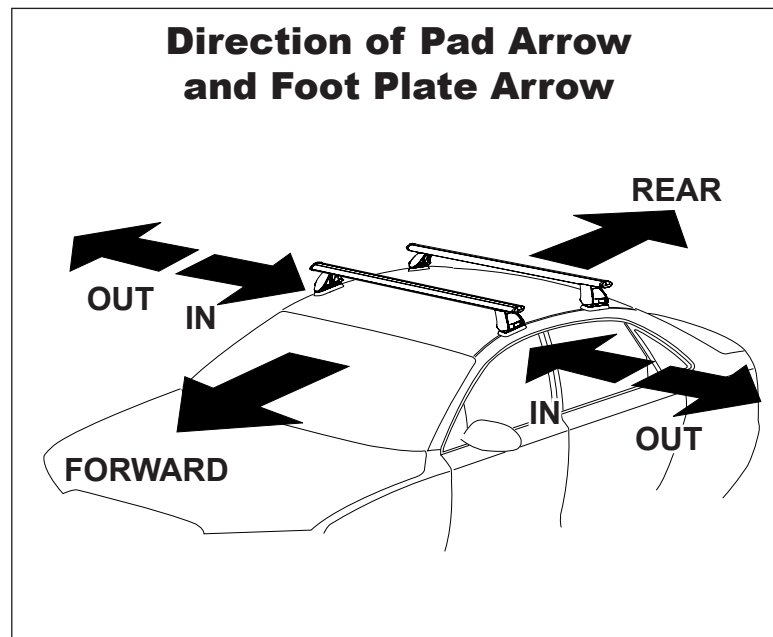

DK383 Rhino-Rack VA, DA, Euro & HD crossbar instruction

Measurement A: CENTRE of door jamb to CENTRE arrow of leg foot plate.

Measurement B: CENTRE of Front leg foot plate arrow to CENTRE of Rear leg foot plate arrow.

Carrying capacity: Roof rack is rated to 75kg. Please refer to manufacturers handbook for your vehicles maximum roof load capacity. Always use the lower of the two figures.

VEHICLE	Date	Measurement A	Measurement B	Load Rating (includes racks 5kg/ 11lbs)
Toyota Corolla 4dr sedan	14-	240mm / 9,29/64"	720mm / 28,3/8"	75kg/ 165lbs