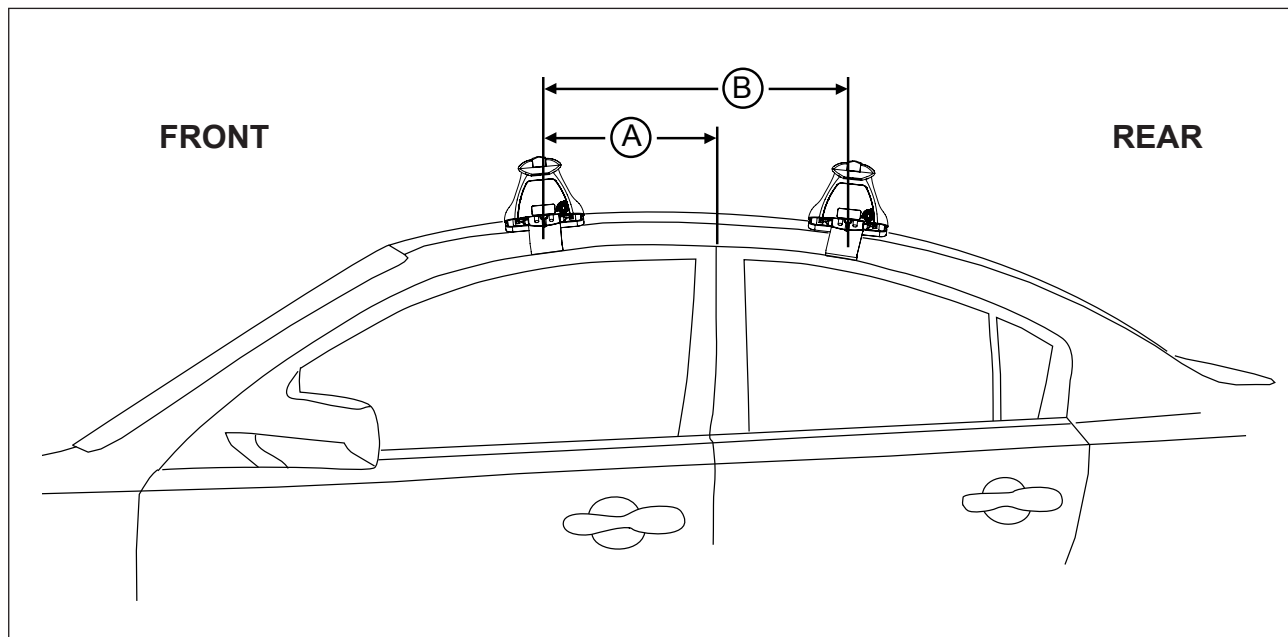

DK383 Rhino-Rack VA, DA, Euro & HD crossbar instruction

Measurement A: CENTRE of door jamb to CENTRE arrow of leg foot plate.

Measurement B: CENTRE of Front leg foot plate arrow to CENTRE of Rear leg foot plate arrow.

Carrying capacity: Roof rack is rated to 75kg. Please refer to manufacturers handbook for your vehicles maximum roof load capacity. Always use the lower of the two figures.

VEHICLE	Date	Measurement A	Measurement B	Load Rating (includes racks 5kg/ 11lbs)
Toyota Corolla 4dr sedan	14-	240mm / 9,29/64"	720mm / 28,3/8"	75kg/ 165lbs