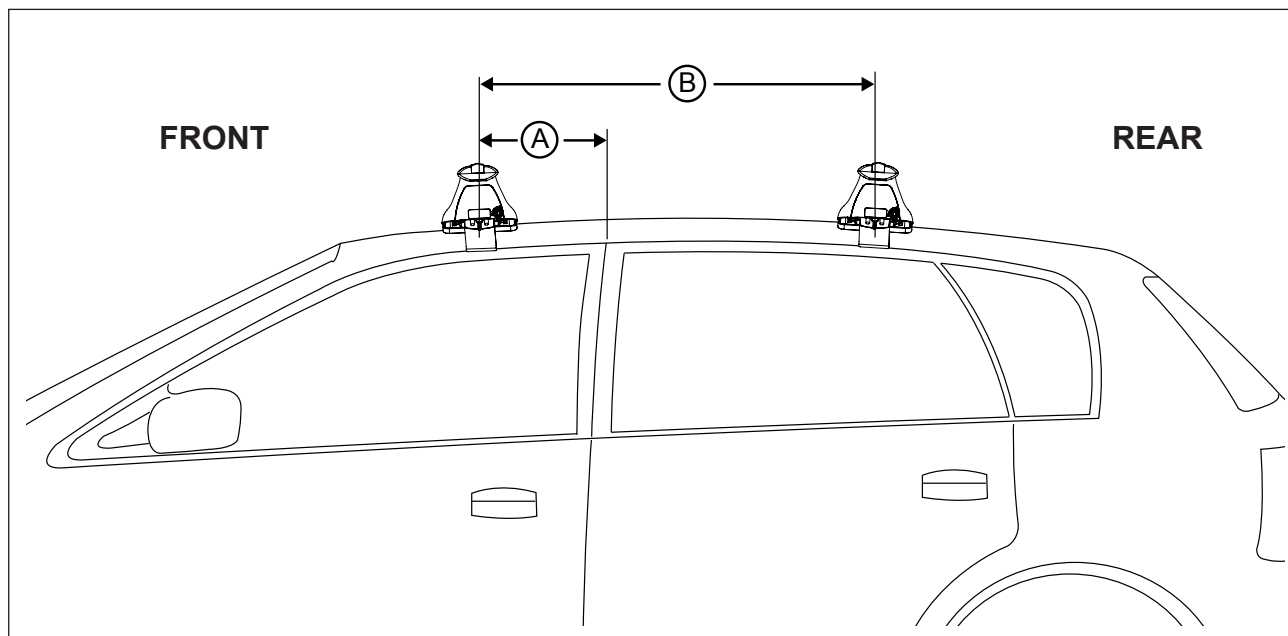

# DK382 Rhino-Rack VA, DA, Euro & HD crossbar instruction

**Measurement A:** CENTRE of door jamb to CENTRE arrow of leg foot plate.

**Measurement B:** CENTRE of Front leg foot plate arrow to CENTRE of Rear leg foot plate arrow.

**Carrying capacity:** Roof rack is rated to 75kg. Please refer to manufacturers handbook for your vehicles maximum roof load capacity. Always use the lower of the two figures.

VEHICLE	Date	Measurement A	Measurement B	Load Rating (includes racks 5kg/ 11lbs)
Nissan Versa Note 5dr hatch	14-	200mm / 7,7/8"	740mm / 29,1/8"	75kg/ 165lbs
Nissan Note 5dr hatch	09/13-			