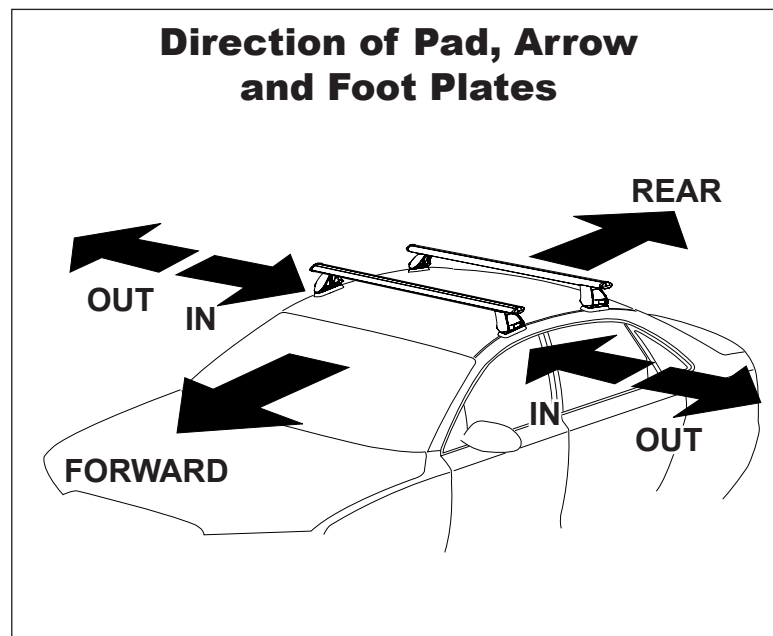

# DK382 Rhino-Rack VA, DA, Euro & HD crossbar instruction

**Measurement A:** CENTRE of door jamb to CENTRE arrow of leg foot plate.

**Measurement B:** CENTRE of Front leg foot plate arrow to CENTRE of Rear leg foot plate arrow.

**Carrying capacity:** Roof rack is rated to 75kg. Please refer to manufacturers handbook for your vehicles maximum roof load capacity. Always use the lower of the two figures.

VEHICLE	Date	Measurement A	Measurement B	Load Rating (includes racks 5kg/ 11lbs)
Nissan Versa Note 5dr hatch	14-	200mm / 7,7/8"	740mm / 29,1/8"	75kg/ 165lbs
Nissan Note 5dr hatch	09/13-			