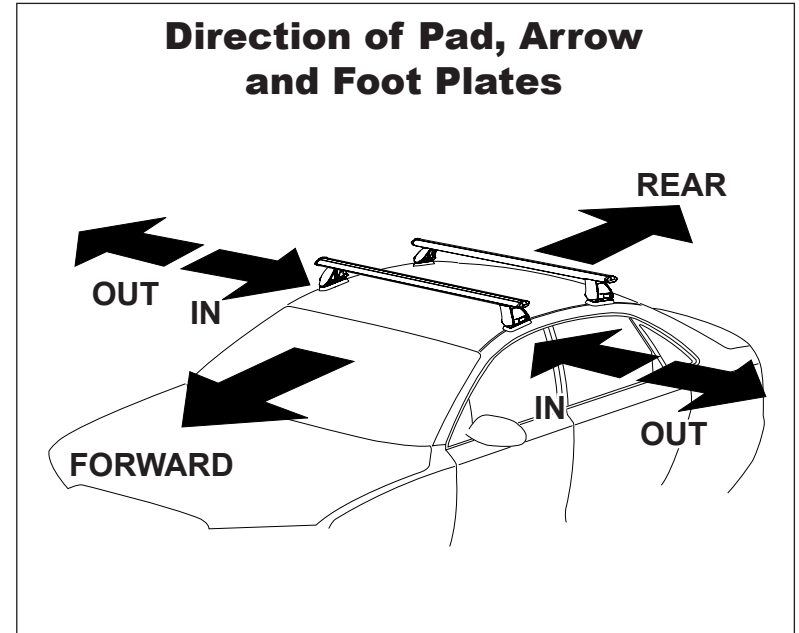

# DK375 Rhino-Rack VA, DA, Euro & HD crossbar instruction

**Measurement A:** CENTRE of door jamb to CENTRE arrow of leg foot plate.

**Measurement B:** CENTRE of Front leg foot plate arrow to CENTRE of Rear leg foot plate arrow.

**Carrying capacity:** Roof rack is rated to 75kg. Please refer to manufacturers handbook for your vehicles maximum roof load capacity. Always use the lower of the two figures.

VEHICLE	Date	Measurement A	Measurement B	Load Rating (includes racks 5kg/ 11lbs)
Ford Kuga 4dr SUV	5/13-	130mm / 5,1/8"	700mm / 27,9/16"	75kg/ 165lbs
	3/13-	130mm / 5,1/8"	700mm / 27,9/16"	75kg/ 165lbs
	13-14	130mm / 5,1/8"	700mm / 27,9/16"	75kg/ 165lbs
Ford Escape 4dr SUV	13-14	130mm / 5,1/8"	700mm / 27,9/16"	75kg/ 165lbs