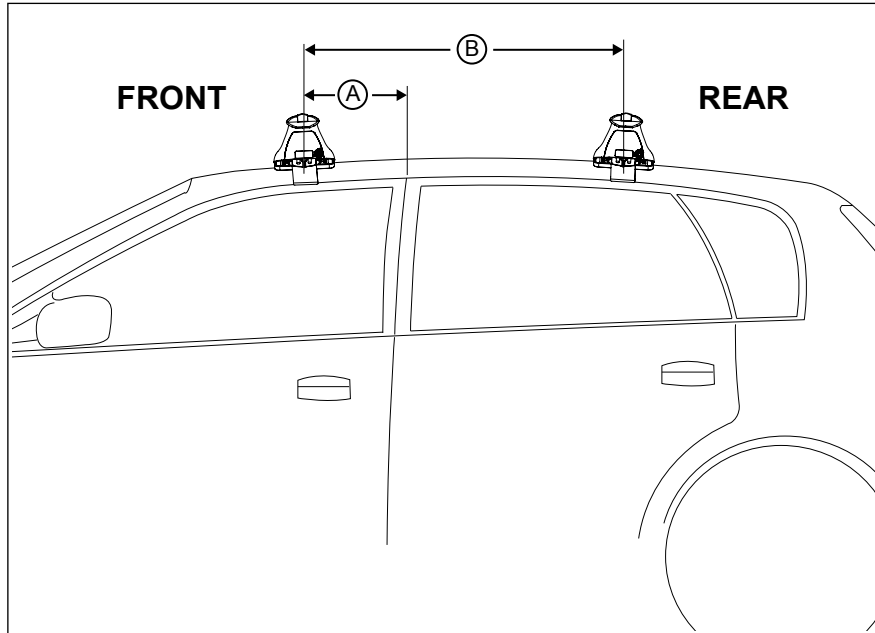

# DK360 Rhino-Rack VA, DA, Euro & HD crossbar instruction

**Measurement A:** CENTRE of door jamb to CENTRE arrow of leg foot plate.

**Measurement B:** CENTRE of Front leg foot plate arrow to CENTRE of Rear leg foot plate arrow.

**Carrying capacity:** Roof rack is rated to 75kg. Please refer to manufacturers handbook for your vehicles maximum roof load capacity. Always use the lower of the two figures.

VEHICLE	Date	Measurement A	Measurement B	Load Rating (includes racks 5kg/ 11lbs)
Hyundai Santa Fe DM 5dr SUV	13-	160mm / 6,19/64"	700mm / 27,9/16"	75kg/ 165lbs
Hyundai Santa Fe Sport DM 5dr SUV	13-	160mm / 6,19/64"	700mm / 27,9/16"	75kg/ 165lbs