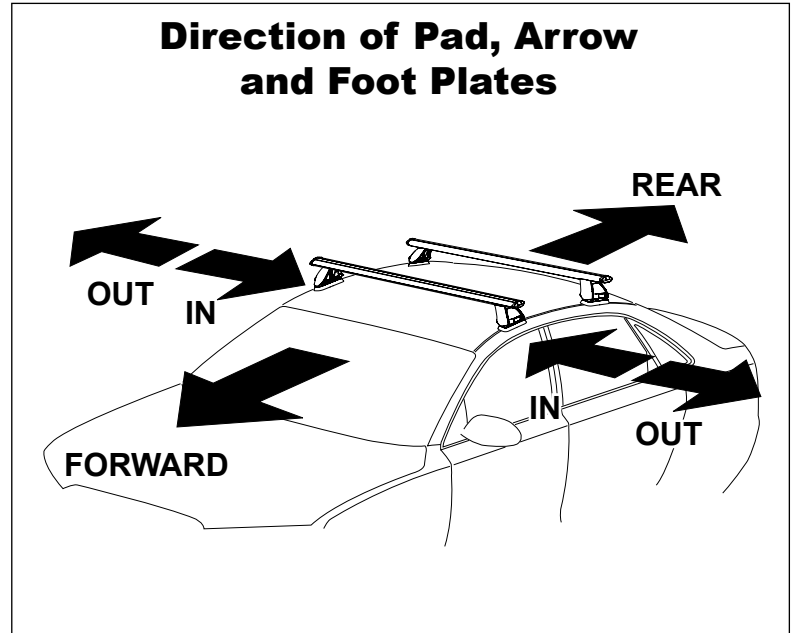

# DK360 Rhino-Rack VA, DA, Euro & HD crossbar instruction

**Measurement A:** CENTRE of door jamb to CENTRE arrow of leg foot plate.

**Measurement B:** CENTRE of Front leg foot plate arrow to CENTRE of Rear leg foot plate arrow.

**Carrying capacity:** Roof rack is rated to 75kg. Please refer to manufacturers handbook for your vehicles maximum roof load capacity. Always use the lower of the two figures.

VEHICLE	Date	Measurement A	Measurement B	Load Rating (includes racks 5kg/ 11lbs)
Hyundai Santa Fe DM 5dr SUV	13-	160mm / 6,19/64"	700mm / 27,9/16"	75kg/ 165lbs
Hyundai Santa Fe Sport DM 5dr SUV	13-	160mm / 6,19/64"	700mm / 27,9/16"	75kg/ 165lbs