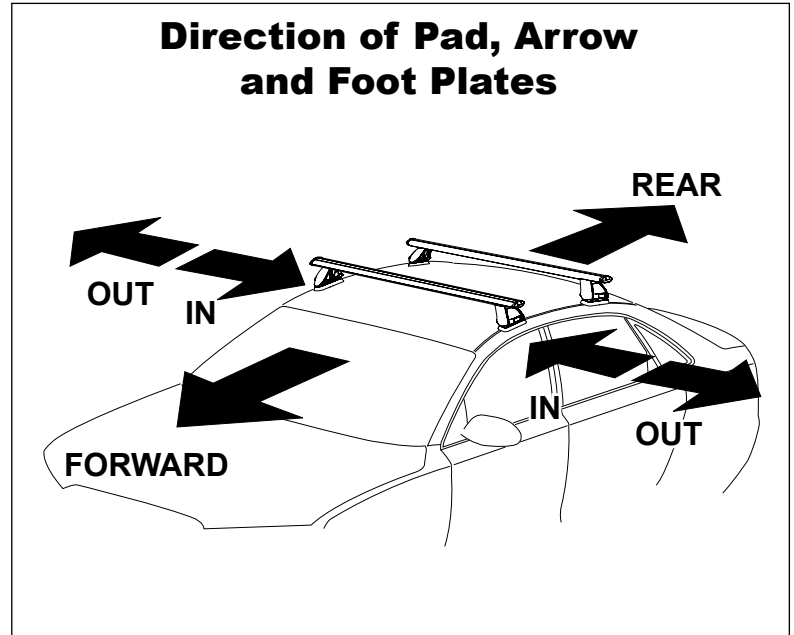

DK359 Rhino-Rack VA, DA, Euro & HD crossbar instruction

Measurement A: CENTRE of door jamb to CENTRE arrow of leg foot plate.

Measurement B: CENTRE of Front leg foot plate arrow to CENTRE of Rear leg foot plate arrow.

Carrying capacity: Roof rack is rated to 75kg. Please refer to manufacturers handbook for your vehicles maximum roof load capacity. Always use the lower of the two figures.

VEHICLE	Date	Measurement A	Measurement B	Load Rating (includes racks 5kg/ 11lbs)
Honda Accord Gen 9 4dr sedan	13-	250mm / 9,27/32"	700mm / 27,9/16"	75kg/ 165lbs