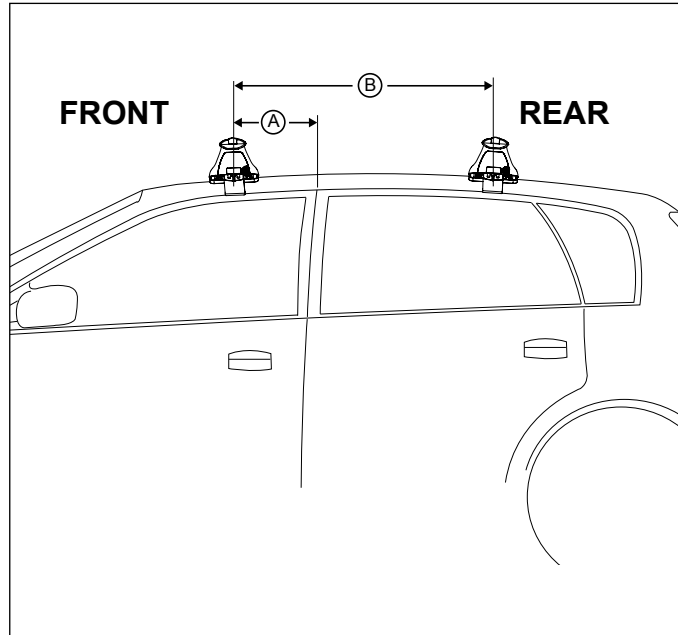

DK359 Rhino-Rack VA, DA, Euro & HD crossbar instruction

Measurement A: CENTRE of door jamb to CENTRE arrow of leg foot plate.

Measurement B: CENTRE of Front leg foot plate arrow to CENTRE of Rear leg foot plate arrow.

Carrying capacity: Roof rack is rated to 75kg. Please refer to manufacturers handbook for your vehicles maximum roof load capacity. Always use the lower of the two figures.

VEHICLE	Date	Measurement A	Measurement B	Load Rating (includes racks 5kg/ 11lbs)
Honda Accord Gen 9 4dr sedan	13-	250mm / 9,27/32"	700mm / 27,9/16"	75kg/ 165lbs