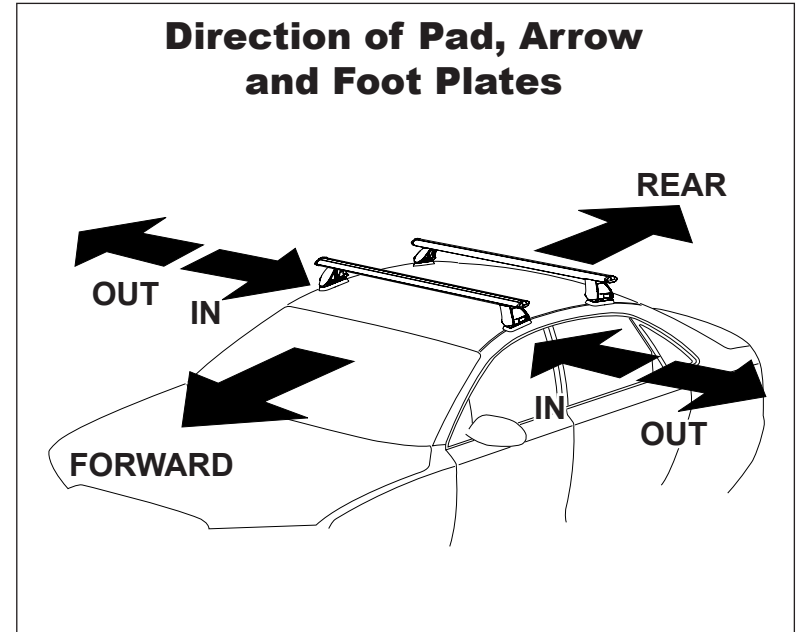

DK357 Rhino-Rack VA, DA, Euro & HD crossbar instruction

Measurement A: CENTRE of door jamb to CENTRE arrow of leg foot plate.

Measurement B: CENTRE of Front leg foot plate arrow to CENTRE of Rear leg foot plate arrow.

Carrying capacity: Roof rack is rated to 75kg. Please refer to manufacturers handbook for your vehicles maximum roof load capacity. Always use the lower of the two figures.

VEHICLE	Date	Measurement A	Measurement B	Load Rating (includes racks 5kg/ 11lbs)
Ford C-MAX 5dr MPV	14-14	160mm / 6,19/64"	700mm / 27,9/16"	75kg/ 165lbs