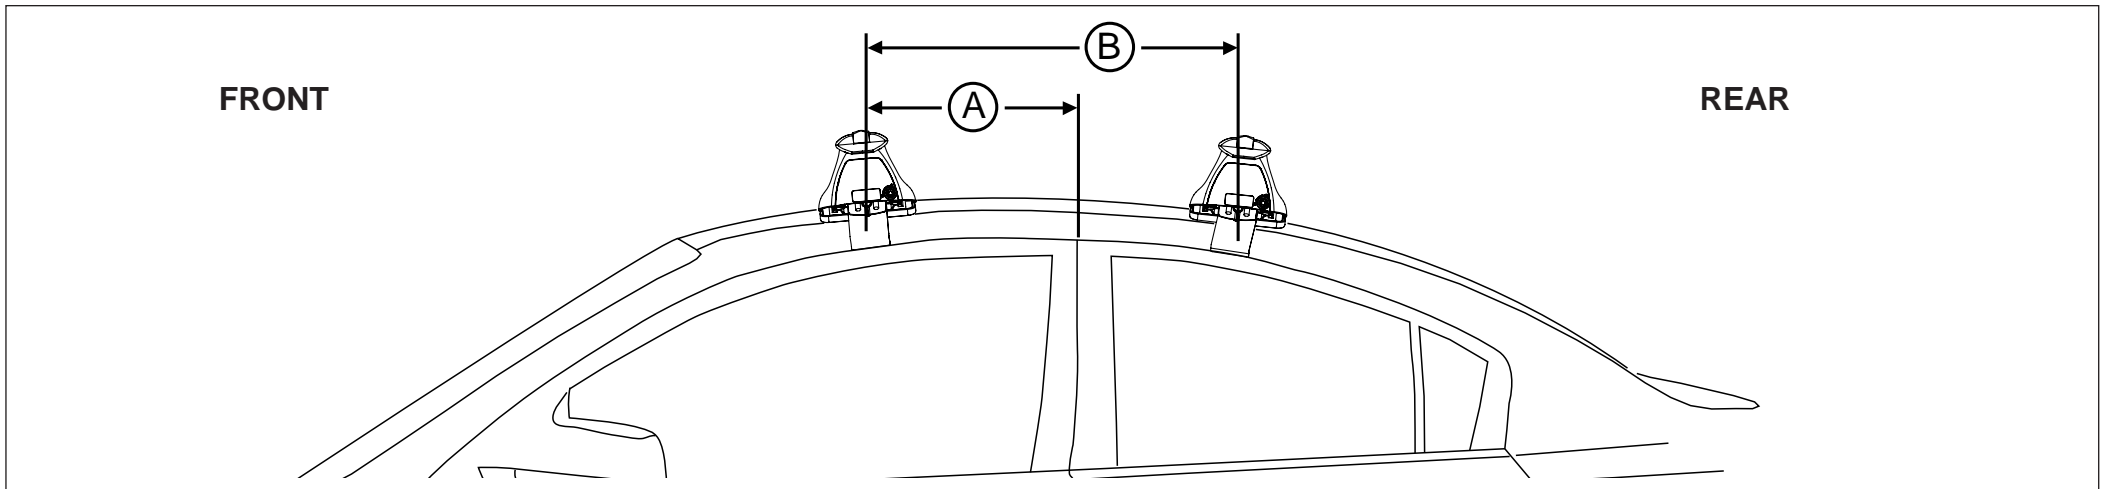

REAR

VEHICLE	Date	Crossbar	Pad / Clamp REAR RIGHT	Pad / Clamp REAR LEFT	Foot plate arrow direction	Bar measurement strip. Length per side.	HD Crossbar distance (x).
Infiniti JX35 5dr SUV (w/o Factory Rails)	2013-	1375mm	M366 / SUB0151	M366 / SUB0151	OUT	116mm	1105mm / 43,1/2"

Rhino Rack 2500 Series - DK339

Measurement A: CENTRE of door jamb to CENTRE arrow of leg foot plate.

Measurement B: CENTRE of Front leg foot plate arrow to CENTRE of Rear leg foot plate arrow.

Carrying capacity: Roof rack is rated to 75kg. Please refer to manufacturers handbook for your vehicles maximum roof load capacity. Always use the lower of the two figures.