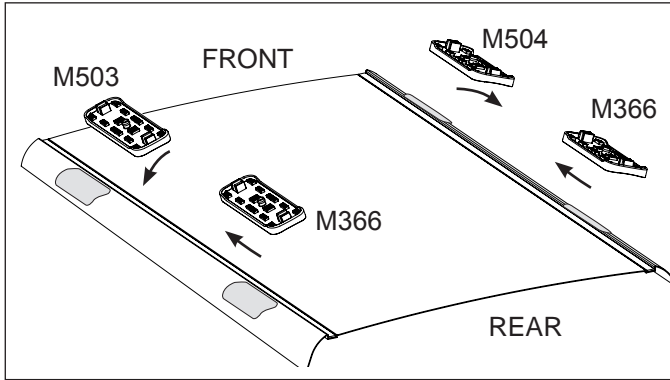

Rhino Rack 2500 Series - DK339

FRONT

VEHICLE	Date	Crossbar	Pad / Clamp FRONT RIGHT	Pad / Clamp FRONT LEFT	Foot plate arrow direction	Bar measurement strip. Length per side.	HD Crossbar distance (x).
Infiniti JX35 5dr SUV (w/o Factory Rails)	2013-	1375mm	M504 / SUB0148	M503 / SUB0148	OUT	124mm	1121mm / 44,9/64"

REAR

VEHICLE	Date	Crossbar	Pad / Clamp REAR RIGHT	Pad / Clamp REAR LEFT	Foot plate arrow direction	Bar measurement strip. Length per side.	HD Crossbar distance (x).
Infiniti JX35 5dr SUV (w/o Factory Rails)	2013-	1375mm	M366 / SUB0151	M366 / SUB0151	OUT	116mm	1105mm / 43,1/2"

Rhino Rack 2500 Series - DK339

Measurement A: CENTRE of door jamb to CENTRE arrow of leg foot plate.

Measurement B: CENTRE of Front leg foot plate arrow to CENTRE of Rear leg foot plate arrow.

Carrying capacity: Roof rack is rated to 75kg. Please refer to manufacturers handbook for your vehicles maximum roof load capacity. Always use the lower of the two figures.

VEHICLE	Date	Measurement A	Measurement B	Load rating (includes racks 5kg / 11lbs)
Infiniti JX35 5dr SUV (w/o Factory Rails)	2013-	100mm / 3,15/16"	750mm / 29,17/32"	75kg / 165lbs