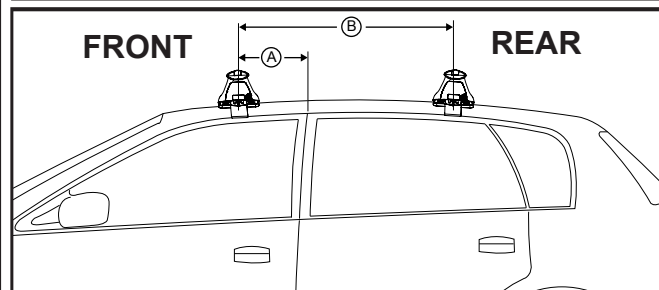

DK337 Rhino-Rack VA, DA, Euro & HD crossbar instruction

Measurement A: CENTRE of door jamb to CENTRE arrow of leg foot plate.

Measurement B: CENTRE of Front leg foot plate arrow to CENTRE of Rear leg foot plate arrow.

Carrying capacity: Roof rack is rated to 75kg. Please refer to manufacturers handbook for your vehicles maximum roof load capacity. Always use the lower of the two figures.

VEHICLE	Date	Measurement A	Measurement B	Load Rating (includes racks 5kg/11lbs)
Acura RDX 5dr SUV	2013-	220mm / 8,21/32"	700mm / 27,9/16"	75kg / 165lbs