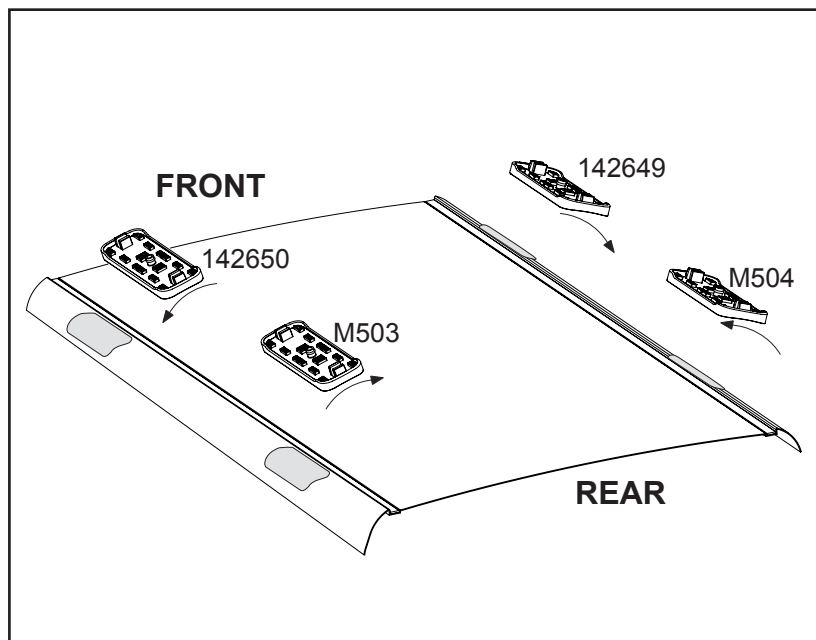

DK337 Rhino-Rack VA, DA, Euro & HD crossbar instruction

Measurement A: CENTRE of door jamb to CENTRE arrow of leg foot plate.

Measurement B: CENTRE of Front leg foot plate arrow to CENTRE of Rear leg foot plate arrow.

Carrying capacity: Roof rack is rated to 75kg. Please refer to manufacturers handbook for your vehicles maximum roof load capacity. Always use the lower of the two figures.

VEHICLE	Date	Measurement A	Measurement B	Load Rating (includes racks 5kg/11lbs)
Acura RDX 5dr SUV	2013-	220mm / 8,21/32"	700mm / 27,9/16"	75kg / 165lbs