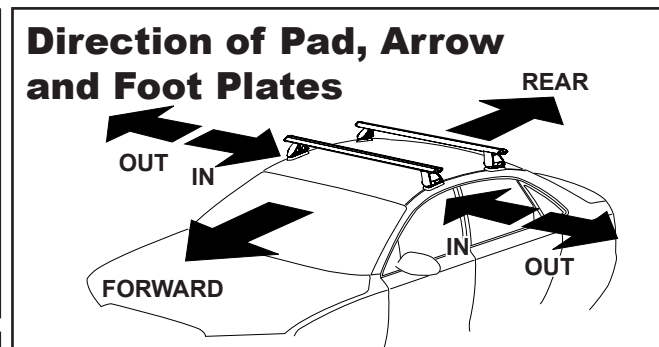

DK337 Rhino-Rack VA, DA, Euro & HD crossbar instruction

Measurement A: CENTRE of door jamb to CENTRE arrow of leg foot plate.

Measurement B: CENTRE of Front leg foot plate arrow to CENTRE of Rear leg foot plate arrow.

Carrying capacity: Roof rack is rated to 75kg. Please refer to manufacturers handbook for your vehicles maximum roof load capacity. Always use the lower of the two figures.

VEHICLE	Date	Measurement A	Measurement B	Load Rating (includes racks 5kg/11lbs)
Acura RDX 5dr SUV	2013-	220mm / 8,21/32"	700mm / 27,9/16"	75kg / 165lbs