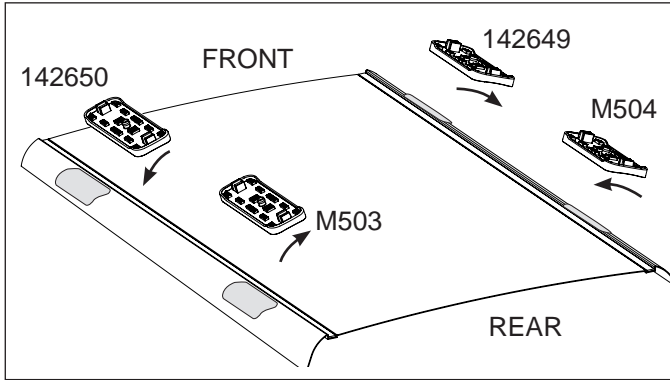

Rhino Rack 2500 Series - DK337

Measurement A: CENTRE of door jamb to CENTRE arrow of leg foot plate.

Measurement B: CENTRE of Front leg foot plate arrow to CENTRE of Rear leg foot plate arrow.

Carrying capacity: Roof rack is rated to 75kg. Please refer to manufacturers handbook for your vehicles maximum roof load capacity. Always use the lower of the two figures.

VEHICLE	Date	Measurement A	Measurement B	Load rating (includes racks 5kg / 11lbs)
Acura RDX 5dr SUV	2013-	220mm / 8,21/32"	700mm / 27,9/16"	75kg / 165lbs