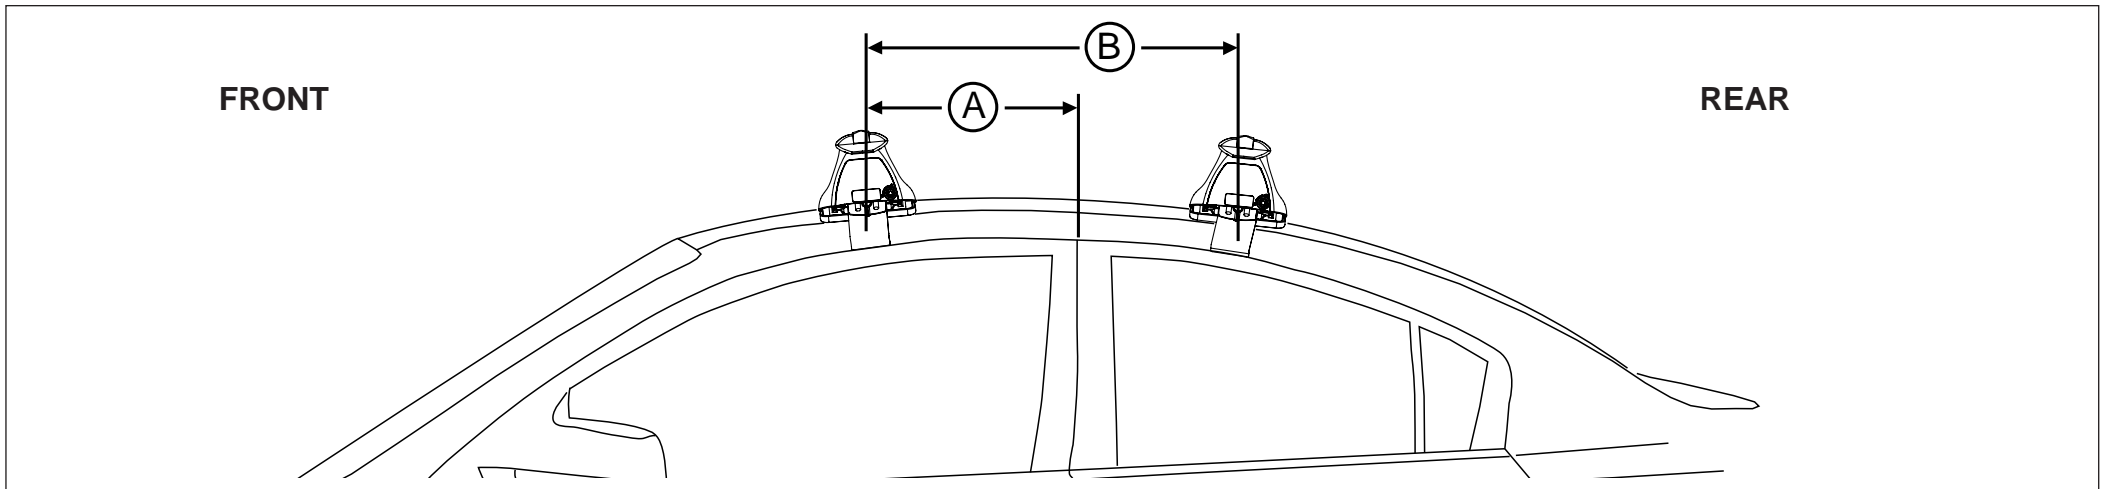

Rhino Rack 2500 Series - DK337

Measurement A: CENTRE of door jamb to CENTRE arrow of leg foot plate.

Measurement B: CENTRE of Front leg foot plate arrow to CENTRE of Rear leg foot plate arrow.

Carrying capacity: Roof rack is rated to 75kg. Please refer to manufacturers handbook for your vehicles maximum roof load capacity. Always use the lower of the two figures.

VEHICLE	Date	Measurement A	Measurement B	Load rating (includes racks 5kg / 11lbs)
Acura RDX 5dr SUV	2013-	220mm / 8,21/32"	700mm / 27,9/16"	75kg / 165lbs