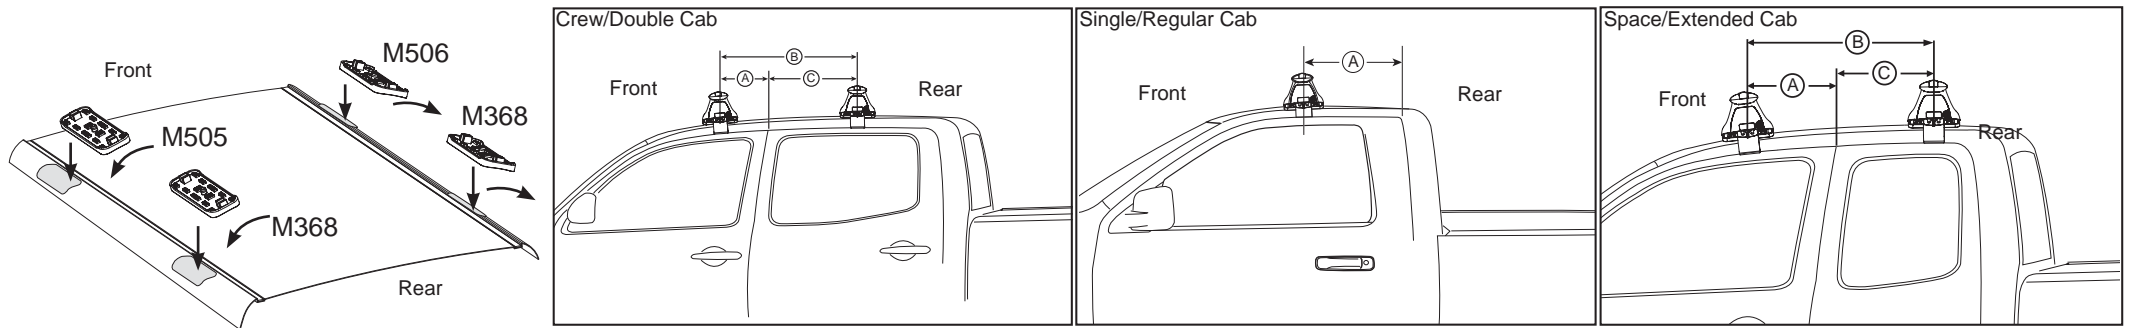

DK330 / DK330R / DK330F Rhino-Rack VA, Aero, Euro & HD crossbar instruction

Measurement A: CENTRE of door jamb to CENTRE arrow of leg foot plate.

Measurement B: CENTRE of Front leg foot plate arrow to CENTRE of Rear leg foot plate arrow.

Carrying capacity: Roof rack is rated to 75kg. Please refer to manufacturers handbook for your vehicles maximum roof load capacity. Always use the lower of the two figures.

VEHICLE	Date	Measurement A	Measurement B	Measurement C	Load Rating (includes racks 5kg/ 11lbs)
Holden Colorado Single Cab RG	06/12-	230mm / 9,1/16"	-	-	35kg / 77lbs
Holden Colorado Space Cab RG	06/12-	320mm / 12,19/32"	700mm / 27,9/16" (double crossbar)	380mm / 14,31/32" (single crossbar)	35kg / 77lbs (single crossbar) 75kg / 165lbs (double crossbar)
Holden Colorado Space Cab RG (single centre bar)	06/12-	30mm / 1,3/16"	-	-	35kg / 77lbs
Holden Colorado Crew Cab RG	06/12-	250mm / 9,27/32"	700mm / 27,9/16" (double crossbar)	450mm / 17,23/32" (single crossbar)	35kg / 77lbs (single crossbar) 75kg / 165lbs (double crossbar)
Chevrolet S10/Colorado Single Cab	2013-	230mm / 9,1/16"	-	-	35kg / 77lbs
Chevrolet S10/Colorado Extended Cab	2013-	320mm / 12,19/32"	700mm / 27,9/16" (double crossbar)	380mm / 14,31/32" (single crossbar)	35kg / 77lbs (single crossbar) 75kg / 165lbs (double crossbar)