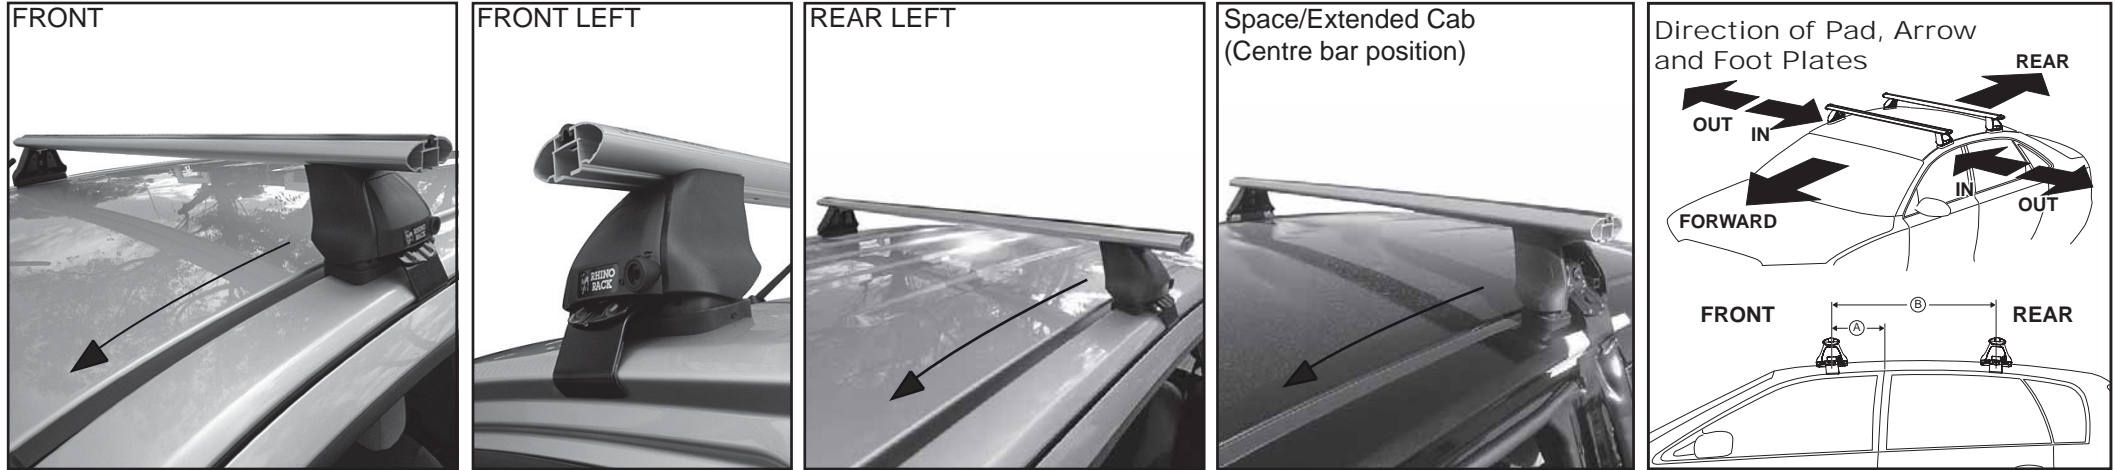

DK330 / DK330R / DK330F Rhino-Rack VA, Aero, Euro & HD crossbar instruction

Measurement A: CENTRE of door jamb to CENTRE arrow of leg foot plate.

Measurement B: CENTRE of Front leg foot plate arrow to CENTRE of Rear leg foot plate arrow.

Carrying capacity: Roof rack is rated to 75kg. Please refer to manufacturers handbook for your vehicles maximum roof load capacity. Always use the lower of the two figures.

VEHICLE	Date	Measurement A	Measurement B	Measurement C	Load Rating (includes racks 5kg/ 11lbs)
Chevrolet S10/Colorado Extended Cab (single center bar)	2013-	30mm / 1,3/16"	-	-	35kg / 77lbs
Chevrolet S10/Colorado Crew Cab RG	2013-	250mm / 9,27/32"	700mm / 27,9/16" (double crossbar)	450mm / 17,23/32" (single crossbar)	35kg / 77lbs (single crossbar) 75kg / 165lbs (double crossbar)
Isuzu DMAX Single cab TF	06/12-	230mm / 9,1/16"	-	-	35kg / 77lbs
Isuzu DMAX Space cab TF	06/12-	320mm / 12,19/32"	700mm / 27,9/16" (double crossbar)	380mm / 14,31/32" (single crossbar)	35kg / 77lbs (single crossbar) 75kg / 165lbs (double crossbar)
Isuzu DMAX Space cab TF (single center bar)	06/12-	30mm / 1,3/16"	-	-	35kg / 77lbs
Isuzu DMAX Crew cab TF	06/12-	250mm / 9,27/32"	700mm / 27,9/16" (double crossbar)	450mm / 17,23/32" (single crossbar)	35kg / 77lbs (single crossbar) 75kg / 165lbs (double crossbar)