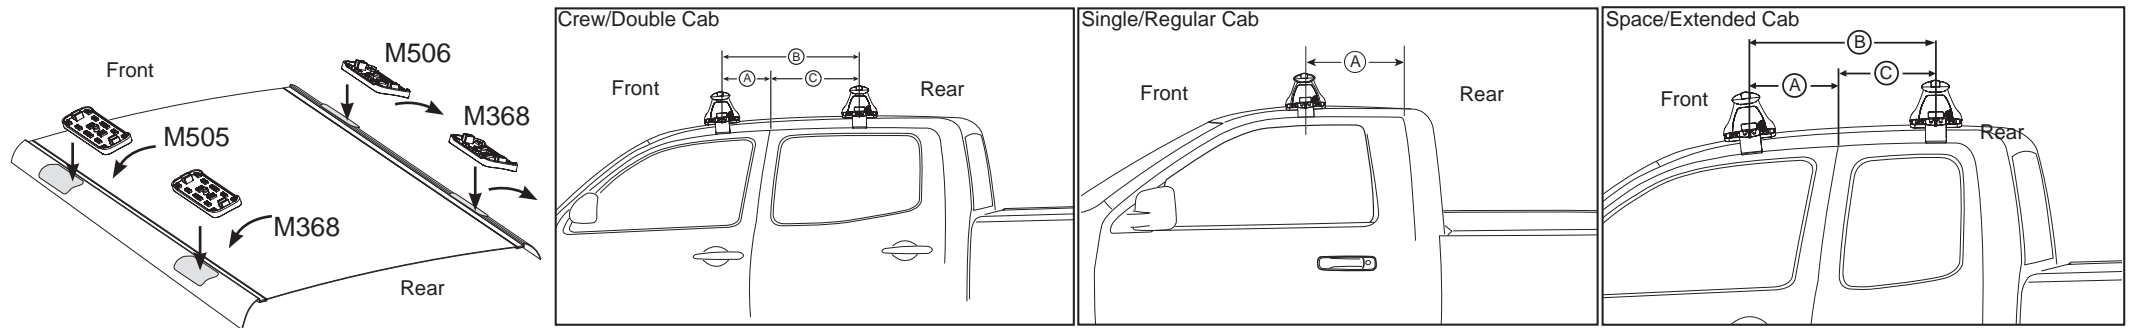

DK330 / DK330R / DK330F Rhino-Rack VA, Aero, Euro & HD crossbar instruction

Measurement A: CENTRE of door jamb to CENTRE arrow of leg foot plate.

Measurement B: CENTRE of Front leg foot plate arrow to CENTRE of Rear leg foot plate arrow.

Carrying capacity: Roof rack is rated to 75kg. Please refer to manufacturers handbook for your vehicles maximum roof load capacity. Always use the lower of the two figures.

VEHICLE	Date	Measurement A	Measurement B	Measurement C	Load Rating (includes racks 5kg/ 11lbs)
Holden Colorado Single Cab RG	06/12-	230mm / 9,1/16"	-	-	35kg / 77lbs
Holden Colorado Space Cab RG	06/12-	320mm / 12,19/32"	700mm / 27,9/16" (double crossbar)	380mm / 14,31/32" (single crossbar)	35kg / 77lbs (single crossbar) 75kg / 165lbs (double crossbar)
Holden Colorado Space Cab RG (single centre bar)	06/12-	30mm / 1,3/16"	-	-	35kg / 77lbs
Holden Colorado Crew Cab RG	06/12-	250mm / 9,27/32"	700mm / 27,9/16" (double crossbar)	450mm / 17,23/32" (single crossbar)	35kg / 77lbs (single crossbar) 75kg / 165lbs (double crossbar)
Chevrolet S10/Colorado Single Cab	2013-	230mm / 9,1/16"	-	-	35kg / 77lbs
Chevrolet S10/Colorado Extended Cab	2013-	320mm / 12,19/32"	700mm / 27,9/16" (double crossbar)	380mm / 14,31/32" (single crossbar)	35kg / 77lbs (single crossbar) 75kg / 165lbs (double crossbar)