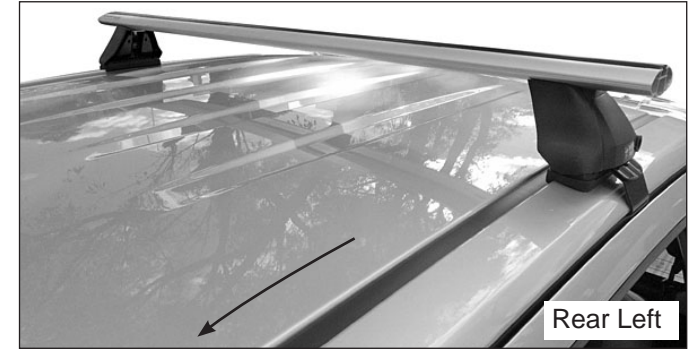

Rhino Rack 2500 Series - DK330