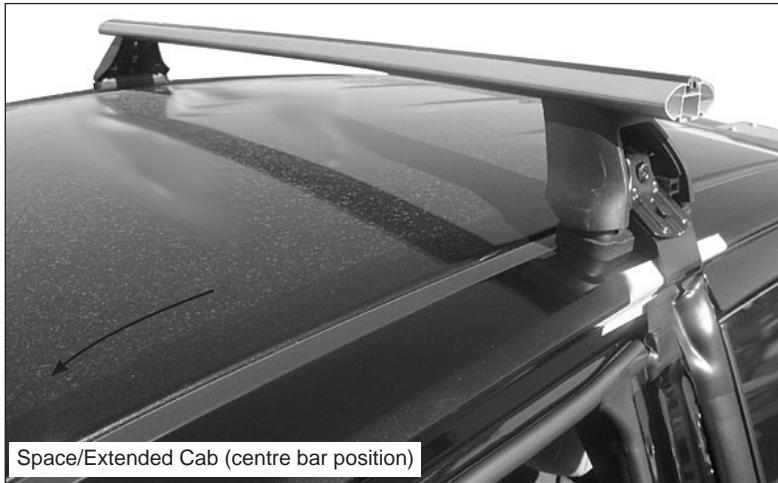

Rhino Rack 2500 Series - DK330