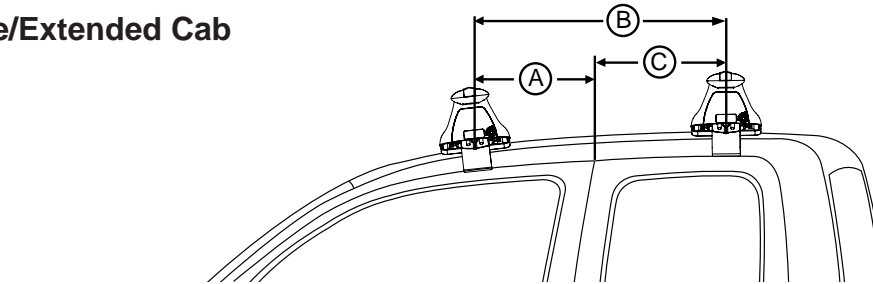

Rhino Rack 2500 Series - DK330

Single/Regular Cab

FRONT

REAR

Space/Extended Cab

FRONT

REAR

Crew/Double Cab

FRONT

REAR

All roof pads arrow out.

Rhino Rack 2500 Series - DK330

Measurement A: CENTRE of door jamb to CENTRE arrow of leg foot plate.

Measurement B: CENTRE of Front leg foot plate arrow to CENTRE of Rear leg foot plate arrow.