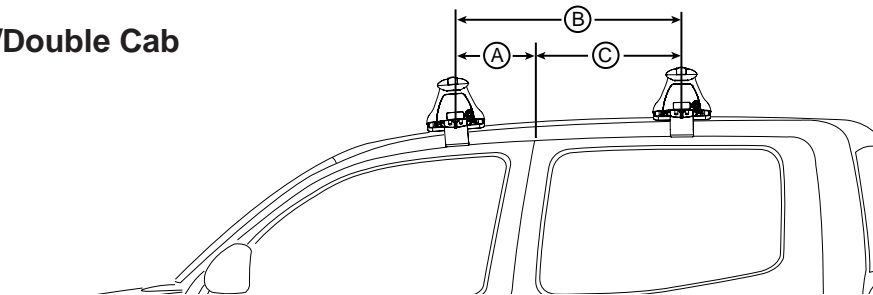

REAR							
Vehicle	Date	Crossbar	Pad/Clamp FRONT RIGHT	Pad/Clamp FRONT LEFT	Foot Plate Arrow Direction	Bar Measurement Strip. Length per Side	HD Crossbar distance (x)
Holden Colorado Space cab RG	06/12-	1260mm	M368 / SUB0247	M368 / SUB0247	OUT	62mm	998mm / 39,19/64"
Holden Colorado Crew cab RG						59mm	992mm / 39,1/16"
Chevrolet S10 Extended cab	2013-	1260mm	M368 / SUB0247	M368 / SUB0247	OUT	62mm	998mm / 39,19/64"
Chevrolet S10 Double cab						59mm	992mm / 39,1/16"
Chevrolet Colorado Extended cab	2013-	1260mm	M368 / SUB0247	M368 / SUB0247	OUT	62mm	998mm / 39,19/64"
Chevrolet Colorado Crew cab						59mm	992mm / 39,1/16"

Rhino Rack 2500 Series - DK330

Single/Regular Cab

FRONT

REAR

Space/Extended Cab

FRONT

REAR

Crew/Double Cab

FRONT

REAR

All roof pads arrow out.

Rhino Rack 2500 Series - DK330

Measurement A: CENTRE of door jamb to CENTRE arrow of leg foot plate.

Measurement B: CENTRE of Front leg foot plate arrow to CENTRE of Rear leg foot plate arrow.