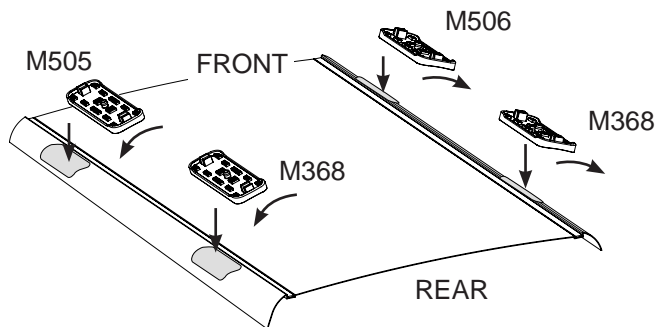

Rhino Rack 2500 Series - DK330

FRONT							
Vehicle	Date	Crossbar	Pad/Clamp FRONT RIGHT	Pad/Clamp FRONT LEFT	Foot Plate Arrow Direction	Bar Measurement Strip. Length per Side	HD Crossbar distance (x)
Holden Colorado Single cab RG	06/12-	1260mm	M506 / SUB0247	M505 / SUB0247	OUT	66mm	1006mm / 39,39/64"
Holden Colorado Space cab RG						67mm	1008mm / 39,11/16"
Holden Colorado Space cab RG (single Centre bar)						64mm	1002mm / 39,29/64"
Holden Colorado Crew cab RG						65mm	1004mm / 39,17/32"
Chevrolet S10 Regular cab	2013-	1260mm	M506 / SUB0247	M505 / SUB0247	OUT	66mm	1006mm / 39,39/64"
Chevrolet S10 Extended cab						67mm	1008mm / 39,11/16"
Chevrolet S10 Extended cab (single Center bar)						64mm	1002mm / 39,29/64"
Chevrolet S10 Double cab						65mm	1004mm / 39,17/32"
Chevrolet Colorado Regular cab	2013-	1260mm	M506 / SUB0247	M505 / SUB0247	OUT	66mm	1006mm / 39,39/64"
Chevrolet Colorado Extended cab						67mm	1008mm / 39,11/16"
Chevrolet Colorado Extended cab (single Center bar)						64mm	1002mm / 39,29/64"
Chevrolet Colorado Crew cab						65mm	1004mm / 39,17/32"

REAR							
Vehicle	Date	Crossbar	Pad/Clamp FRONT RIGHT	Pad/Clamp FRONT LEFT	Foot Plate Arrow Direction	Bar Measurement Strip. Length per Side	HD Crossbar distance (x)
Holden Colorado Space cab RG	06/12-	1260mm	M368 / SUB0247	M368 / SUB0247	OUT	62mm	998mm / 39,19/64"
Holden Colorado Crew cab RG						59mm	992mm / 39,1/16"
Chevrolet S10 Extended cab	2013-	1260mm	M368 / SUB0247	M368 / SUB0247	OUT	62mm	998mm / 39,19/64"
Chevrolet S10 Double cab						59mm	992mm / 39,1/16"
Chevrolet Colorado Extended cab	2013-	1260mm	M368 / SUB0247	M368 / SUB0247	OUT	62mm	998mm / 39,19/64"
Chevrolet Colorado Crew cab						59mm	992mm / 39,1/16"

FRONT

REAR

All roof pads arrow out.

Rhino Rack 2500 Series - DK330

Measurement A: CENTRE of door jamb to CENTRE arrow of leg foot plate.

Measurement B: CENTRE of Front leg foot plate arrow to CENTRE of Rear leg foot plate arrow.