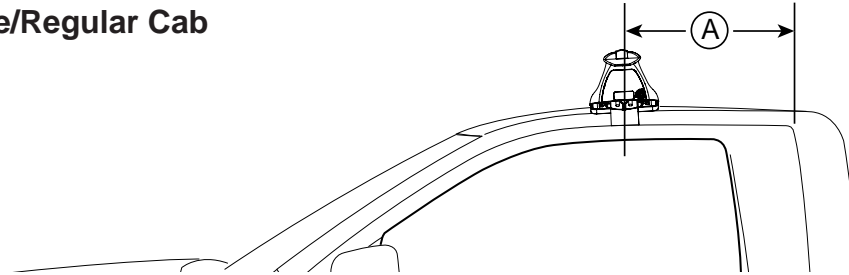

Single/Regular Cab

FRONT